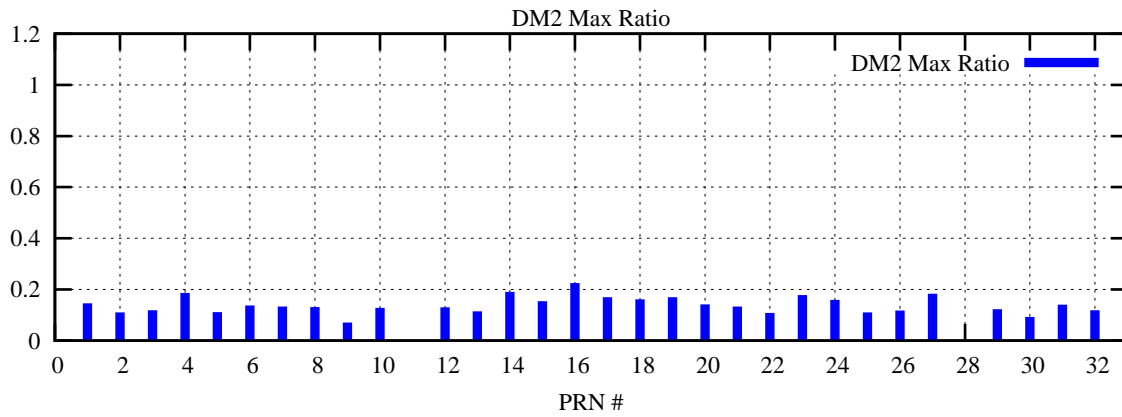

Ratio (PRN Bias/Threshold)

GpsWeek 2184 Day 5

Skinny (Type 0): PRN 8 22
Broad (Type 2): PRN 7 15 17 21 24