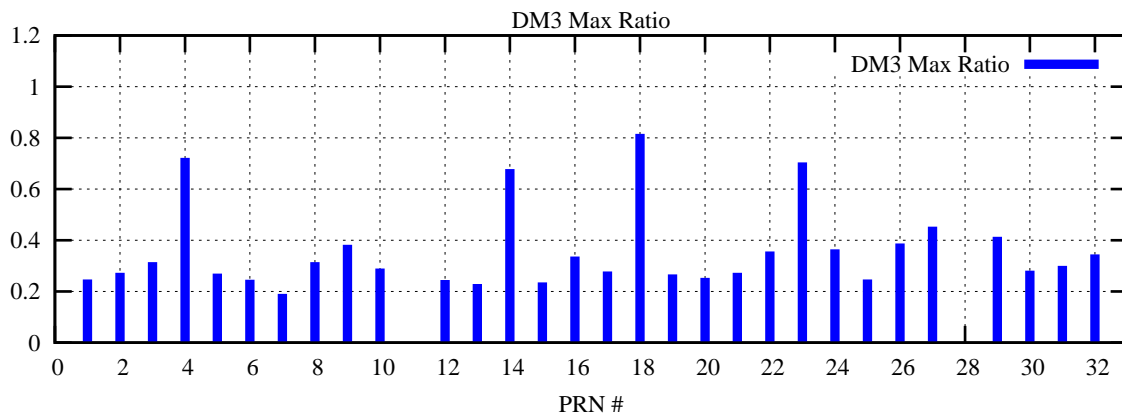

Ratio (PRN Bias/Threshold)

GpsWeek 2184 Day 5

Skinny (Type 0): PRN 8 22
Broad (Type 2): PRN 7 15 17 21 24