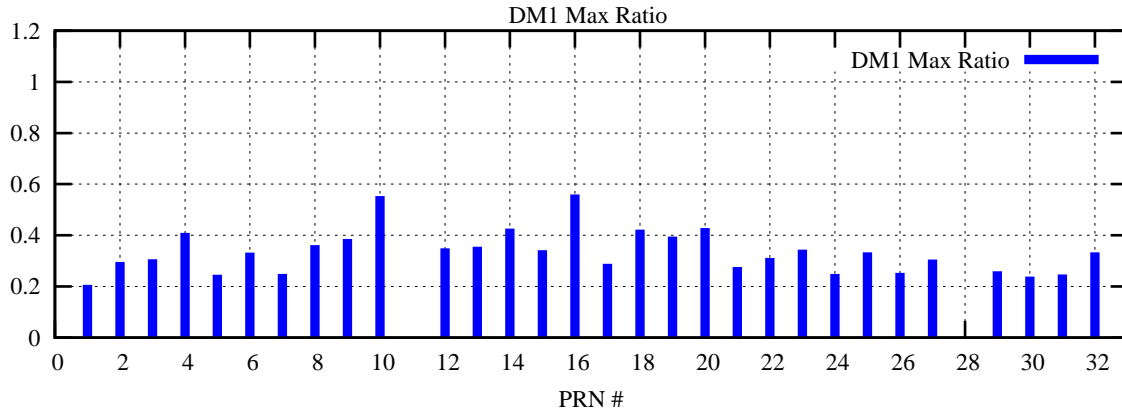

Ratio (PRN Bias/Threshold)

GpsWeek 2184 Day 5

Skinny (Type 0): PRN 8 22
Broad (Type 2): PRN 7 15 17 21 24