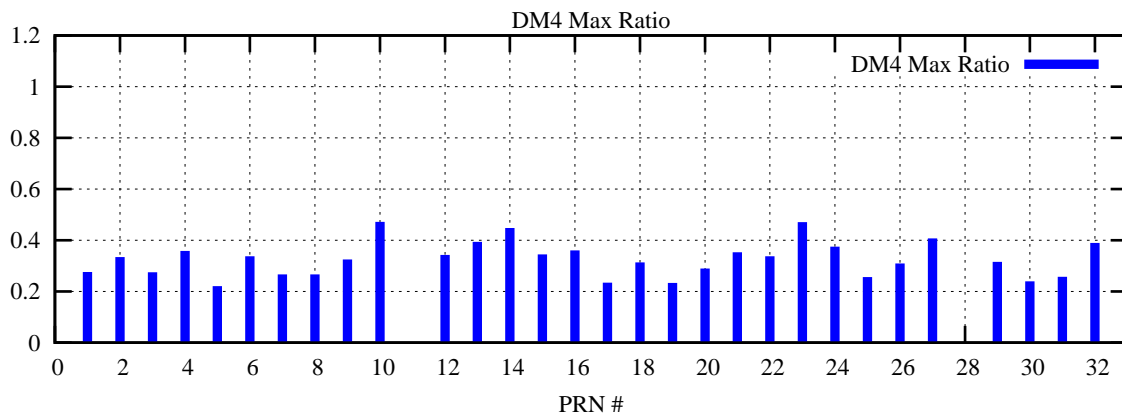

Ratio (PRN Bias/Threshold)

GpsWeek 2184 Day 5

Skinny (Type 0): PRN 8 22
Broad (Type 2): PRN 7 15 17 21 24