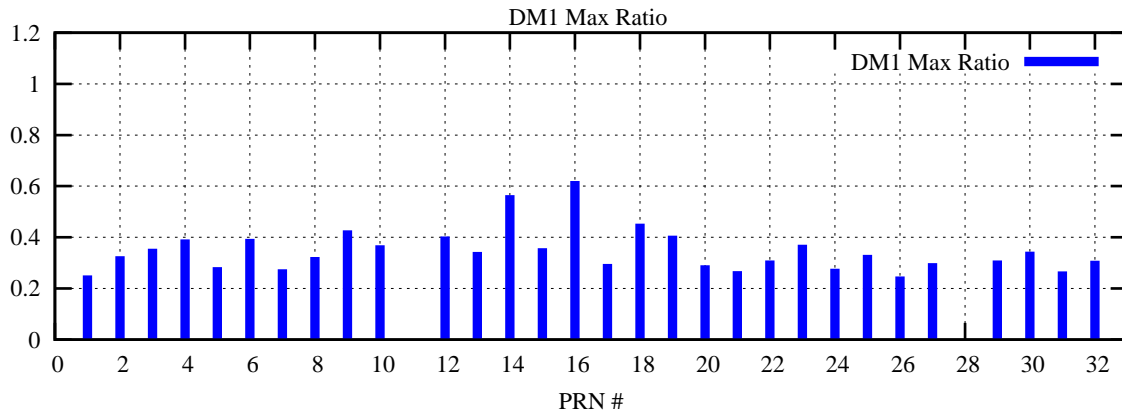

Ratio (PRN Bias/Threshold)

GpsWeek 2184 Day 6

Skinny (Type 0): PRN 8 22
Broad (Type 2): PRN 7 15 17 21 24