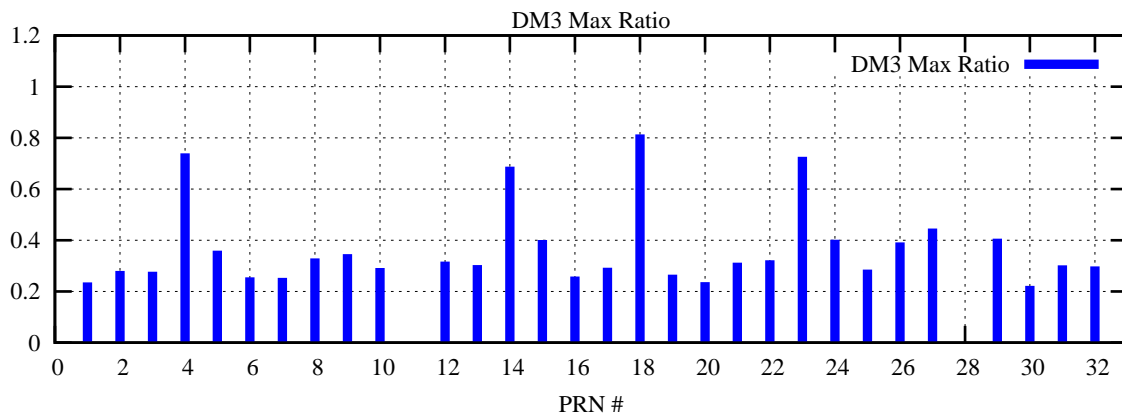

Ratio (PRN Bias/Threshold)

GpsWeek 2184 Day 6

Skinny (Type 0): PRN 8 22
Broad (Type 2): PRN 7 15 17 21 24