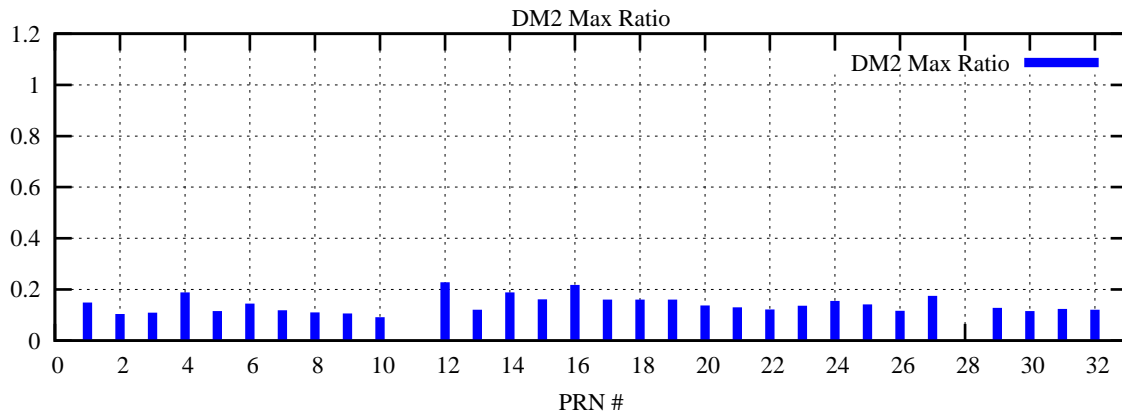

Ratio (PRN Bias/Threshold)

GpsWeek 2184 Day 6

Skinny (Type 0): PRN 8 22
Broad (Type 2): PRN 7 15 17 21 24