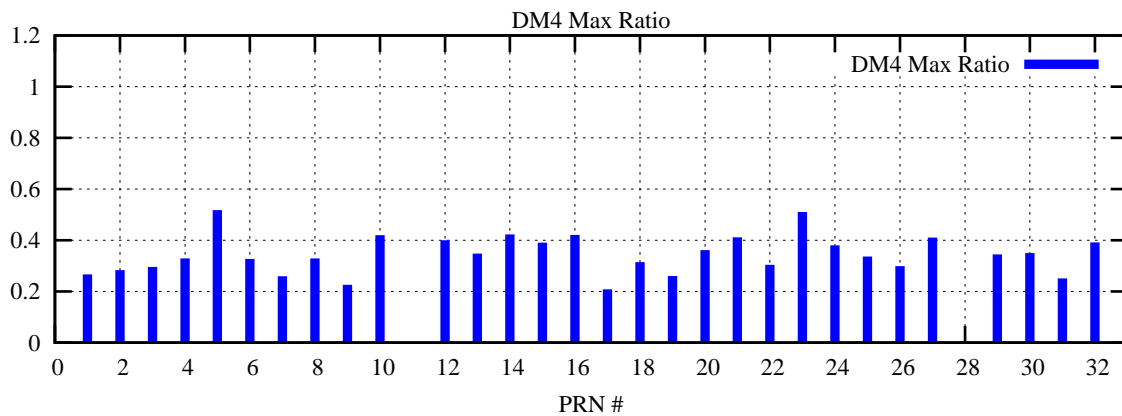

Ratio (PRN Bias/Threshold)

GpsWeek 2184 Day 6

Skinny (Type 0): PRN 8 22
Broad (Type 2): PRN 7 15 17 21 24