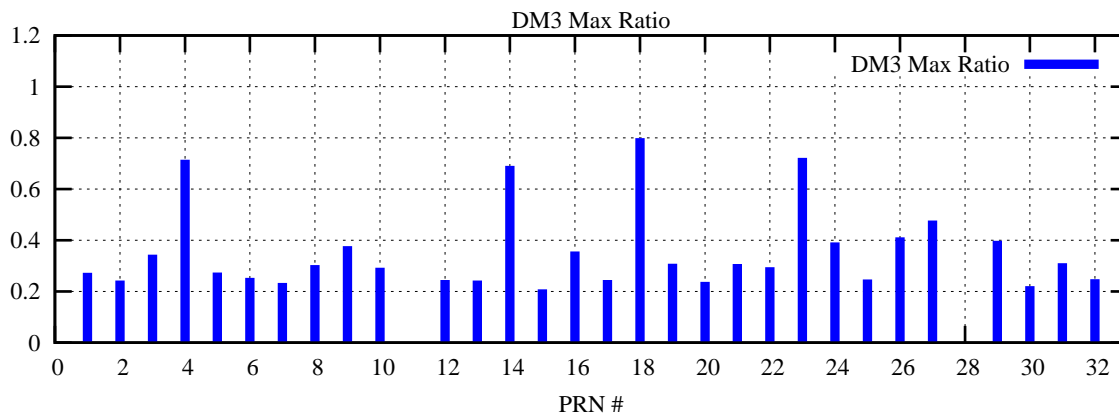

Ratio (PRN Bias/Threshold)

GpsWeek 2185 Day 1

Skinny (Type 0): PRN 8 22
Broad (Type 2): PRN 7 15 17 21 24