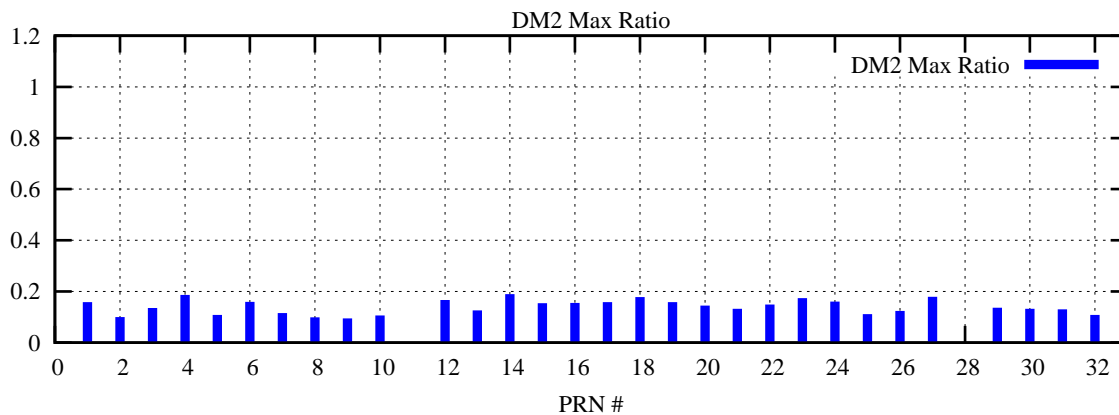

Ratio (PRN Bias/Threshold)

GpsWeek 2185 Day 1

Skinny (Type 0): PRN 8 22
Broad (Type 2): PRN 7 15 17 21 24