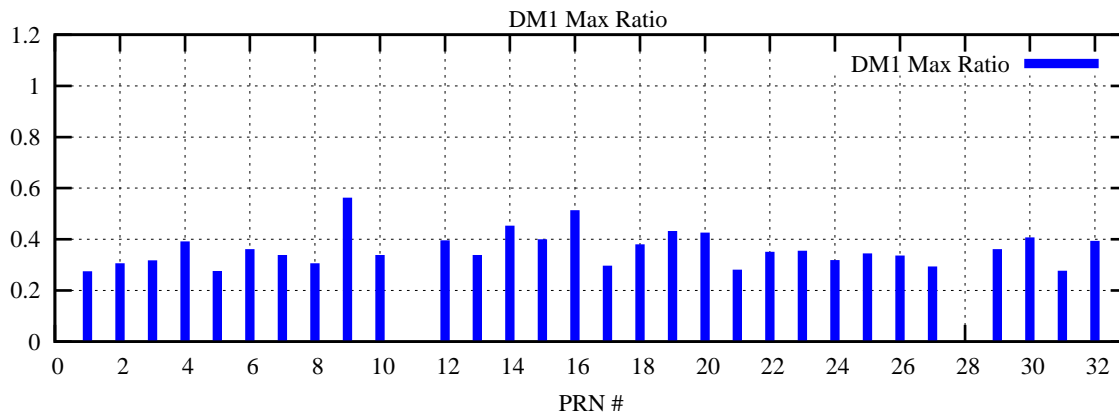

Ratio (PRN Bias/Threshold)

GpsWeek 2185 Day 1

Skinny (Type 0): PRN 8 22
Broad (Type 2): PRN 7 15 17 21 24