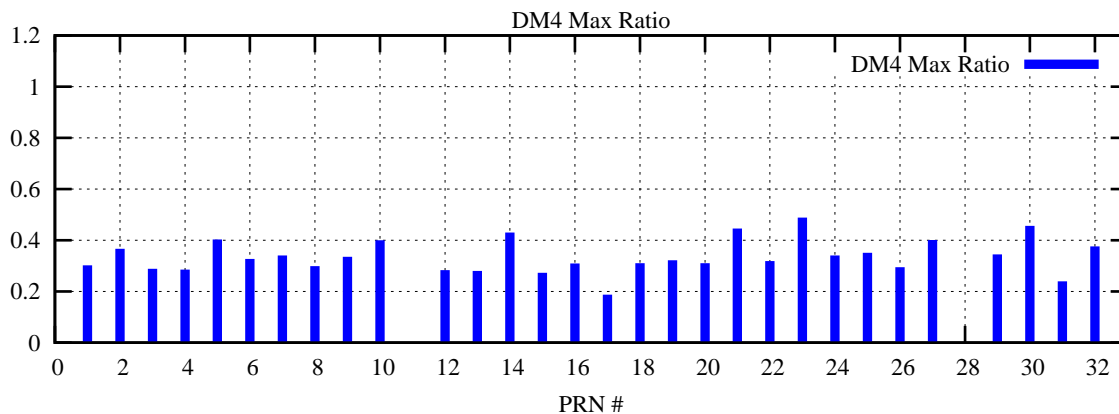

Ratio (PRN Bias/Threshold)

GpsWeek 2185 Day 1

Skinny (Type 0): PRN 8 22
Broad (Type 2): PRN 7 15 17 21 24