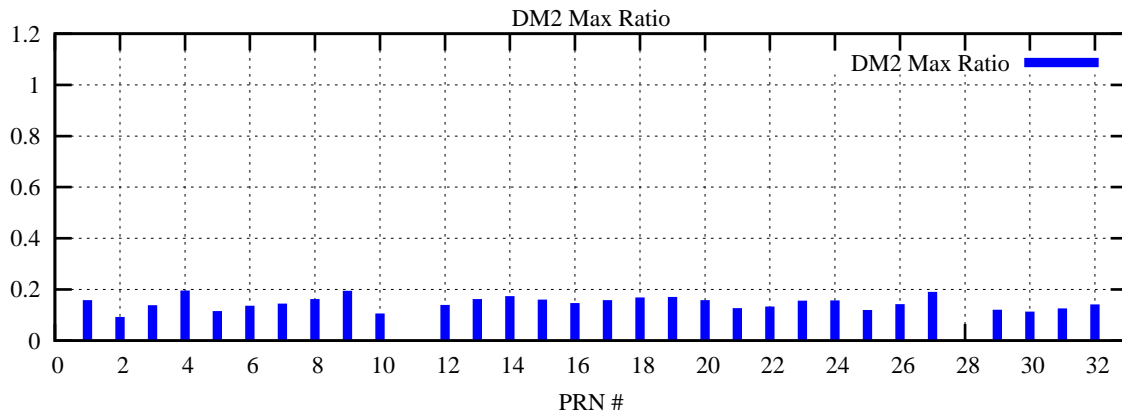

Ratio (PRN Bias/Threshold)

GpsWeek 2185 Day 3

Skinny (Type 0): PRN 8 22  
Broad (Type 2): PRN 7 15 17 21 24