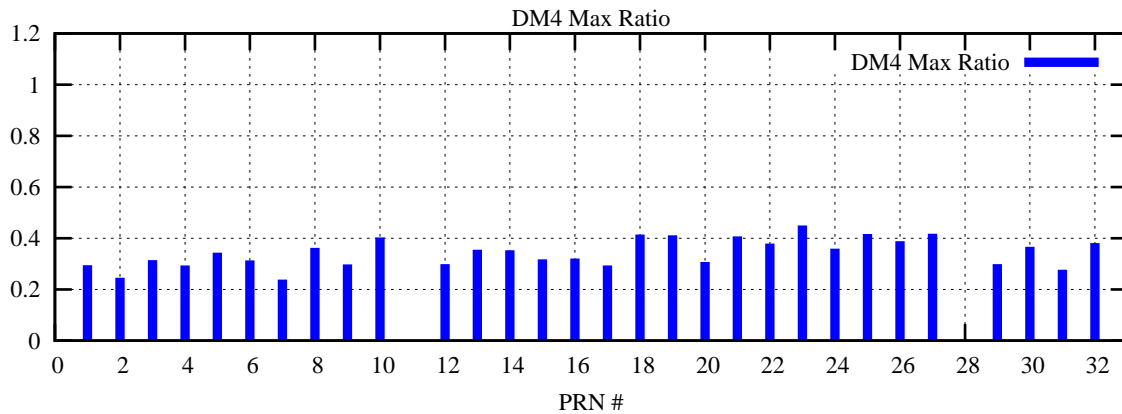

Ratio (PRN Bias/Threshold)

GpsWeek 2185 Day 3

Skinny (Type 0): PRN 8 22  
Broad (Type 2): PRN 7 15 17 21 24