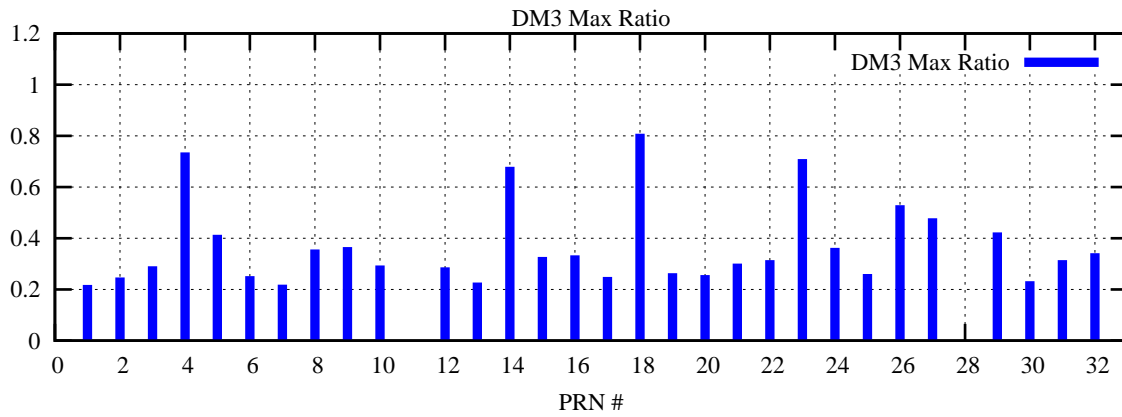

Ratio (PRN Bias/Threshold)

GpsWeek 2185 Day 3

Skinny (Type 0): PRN 8 22  
Broad (Type 2): PRN 7 15 17 21 24