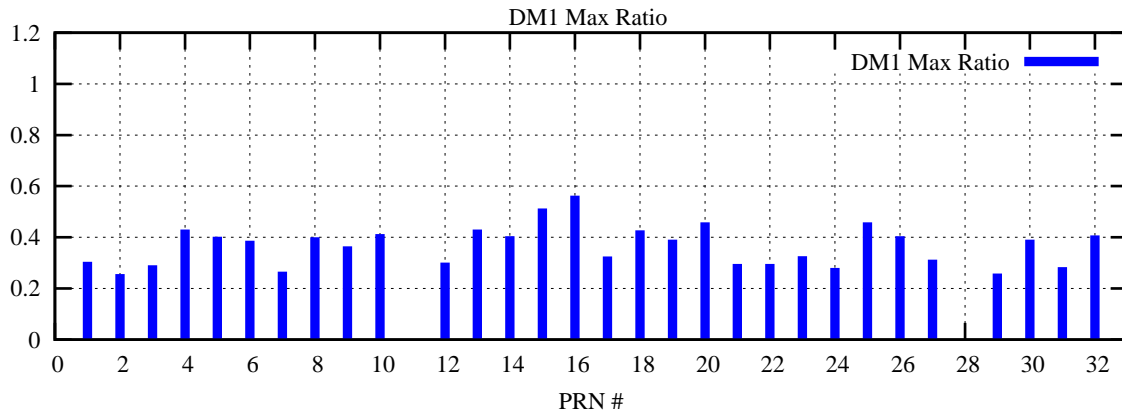

Ratio (PRN Bias/Threshold)

GpsWeek 2185 Day 3

Skinny (Type 0): PRN 8 22  
Broad (Type 2): PRN 7 15 17 21 24