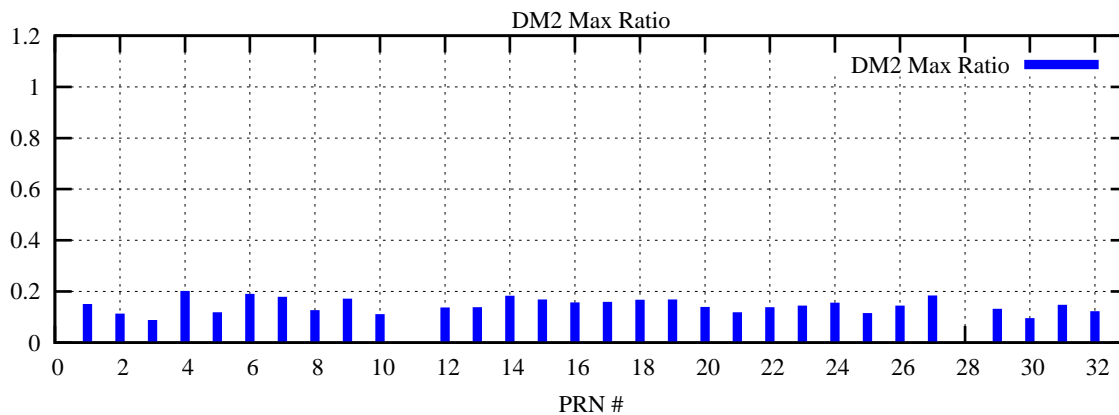

Ratio (PRN Bias/Threshold)

GpsWeek 2185 Day 5

Skinny (Type 0): PRN 8 22
Broad (Type 2): PRN 7 15 17 21 24