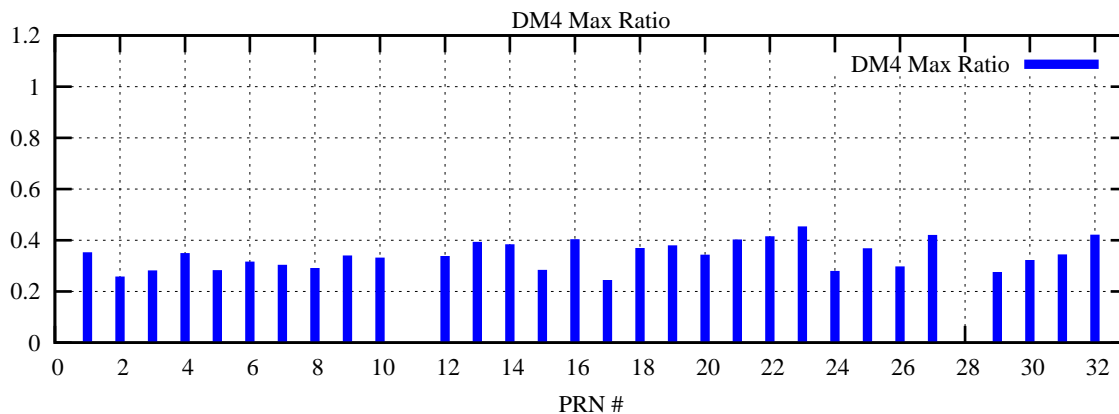

Ratio (PRN Bias/Threshold)

GpsWeek 2185 Day 5

Skinny (Type 0): PRN 8 22
Broad (Type 2): PRN 7 15 17 21 24