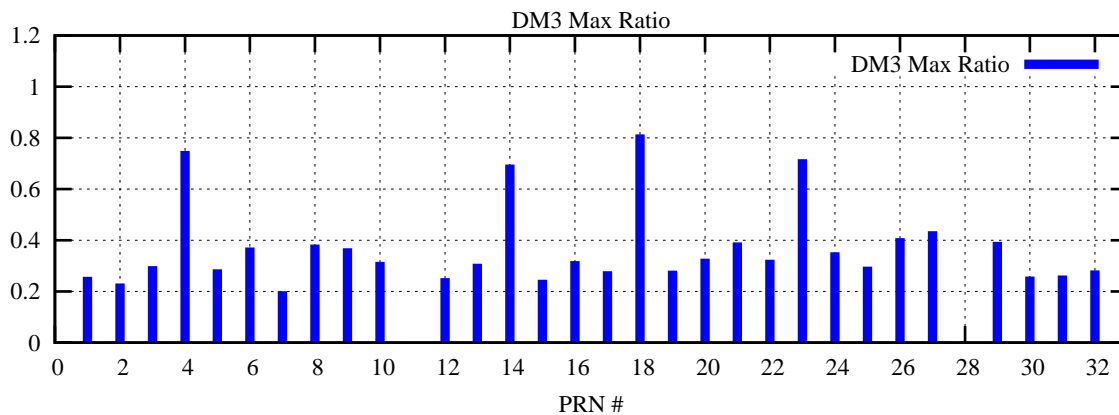

Ratio (PRN Bias/Threshold)

GpsWeek 2185 Day 5

Skinny (Type 0): PRN 8 22
Broad (Type 2): PRN 7 15 17 21 24