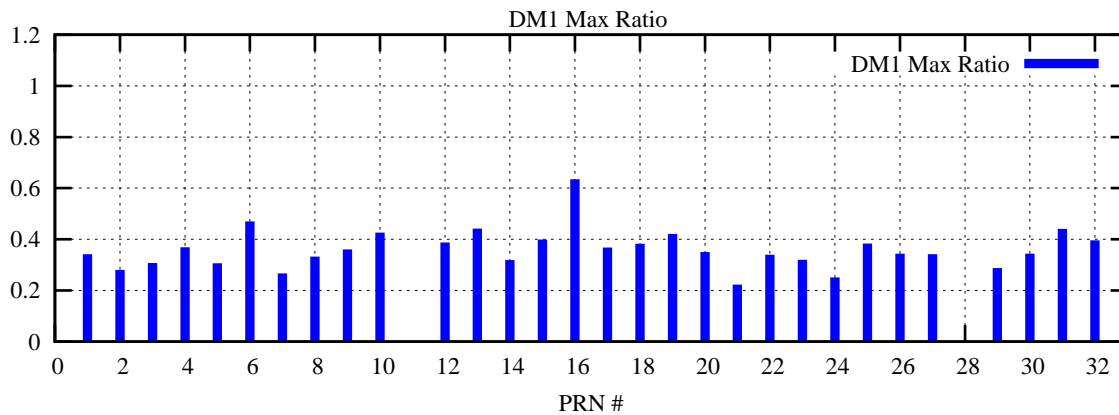

Ratio (PRN Bias/Threshold)

GpsWeek 2185 Day 5

Skinny (Type 0): PRN 8 22
Broad (Type 2): PRN 7 15 17 21 24