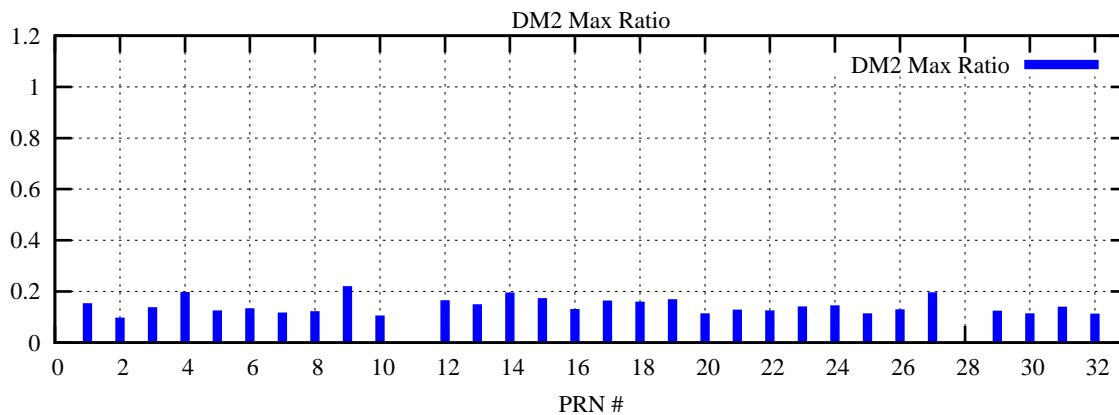

Ratio (PRN Bias/Threshold)

GpsWeek 2186 Day 0

Skinny (Type 0): PRN 8 22  
Broad (Type 2): PRN 7 15 17 21 24