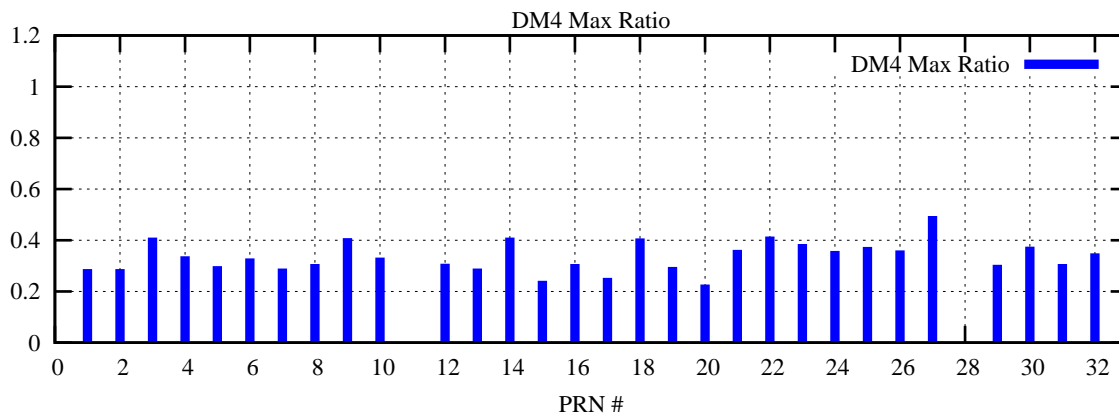

Ratio (PRN Bias/Threshold)

GpsWeek 2186 Day 0

Skinny (Type 0): PRN 8 22  
Broad (Type 2): PRN 7 15 17 21 24