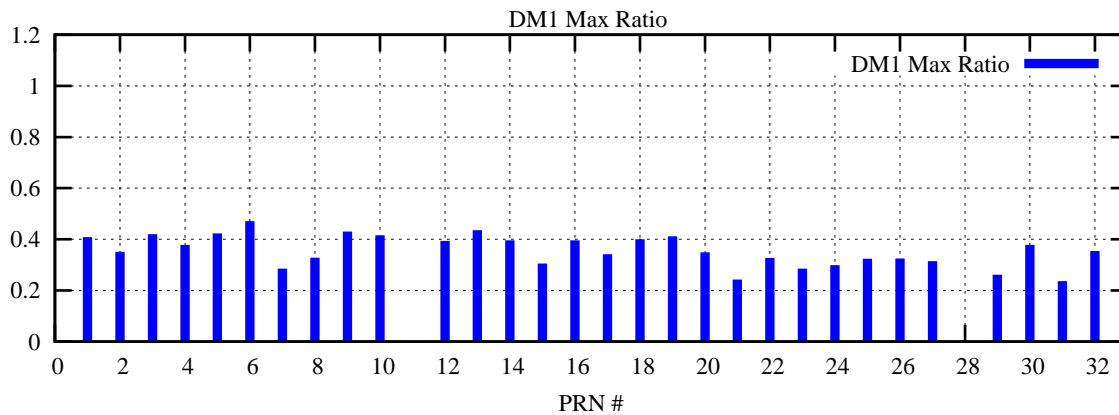

Ratio (PRN Bias/Threshold)

GpsWeek 2186 Day 0

Skinny (Type 0): PRN 8 22  
Broad (Type 2): PRN 7 15 17 21 24