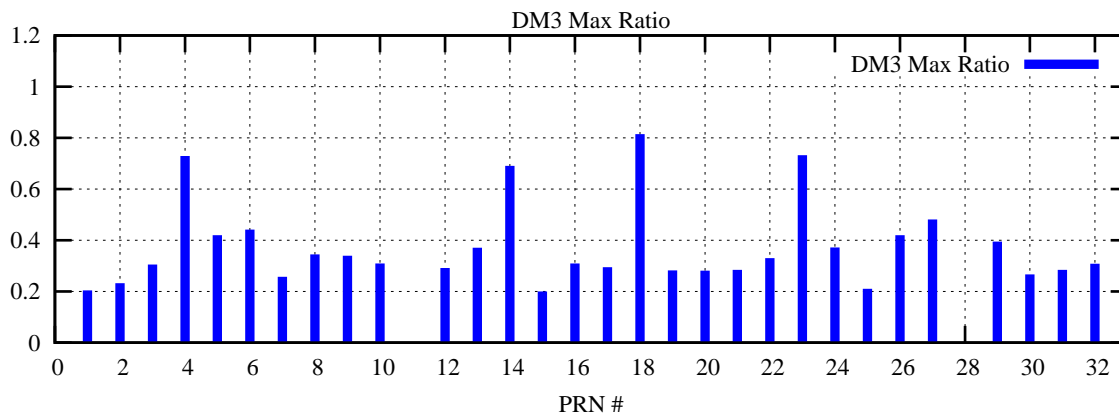

Ratio (PRN Bias/Threshold)

GpsWeek 2186 Day 0

Skinny (Type 0): PRN 8 22  
Broad (Type 2): PRN 7 15 17 21 24