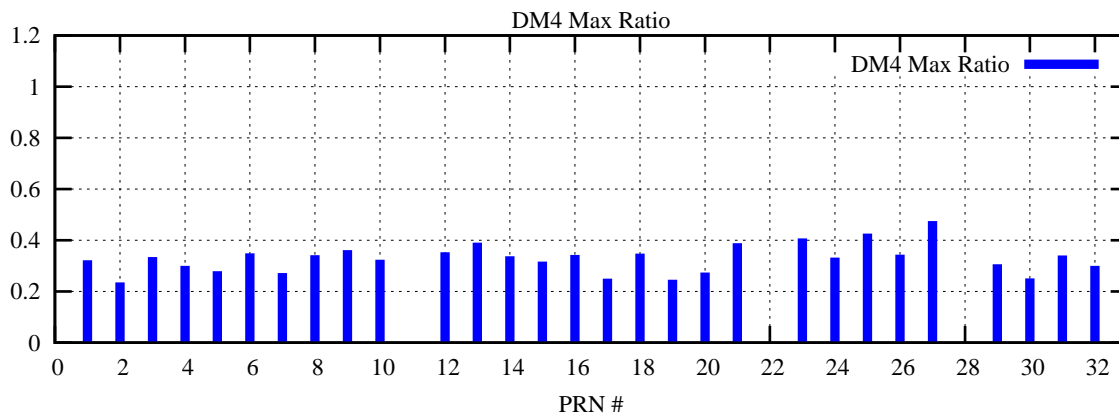

Ratio (PRN Bias/Threshold)

GpsWeek 2187 Day 2

Skinny (Type 0): PRN 8 22
Broad (Type 2): PRN 7 15 17 21 24