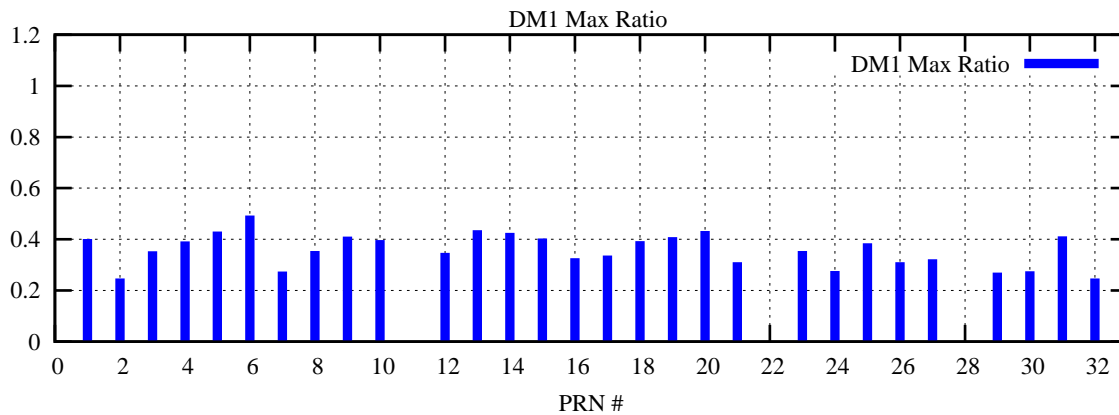

Ratio (PRN Bias/Threshold)

GpsWeek 2187 Day 2

Skinny (Type 0): PRN 8 22
Broad (Type 2): PRN 7 15 17 21 24