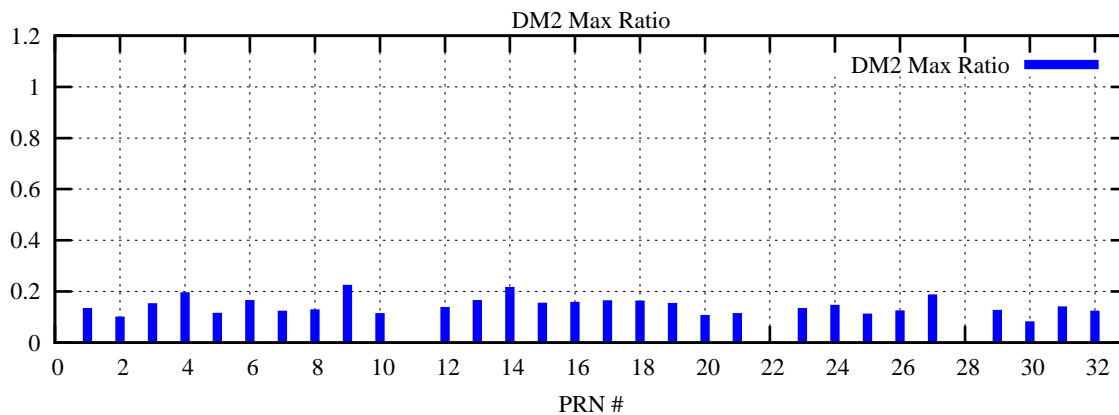

Ratio (PRN Bias/Threshold)

GpsWeek 2187 Day 2

Skinny (Type 0): PRN 8 22
Broad (Type 2): PRN 7 15 17 21 24