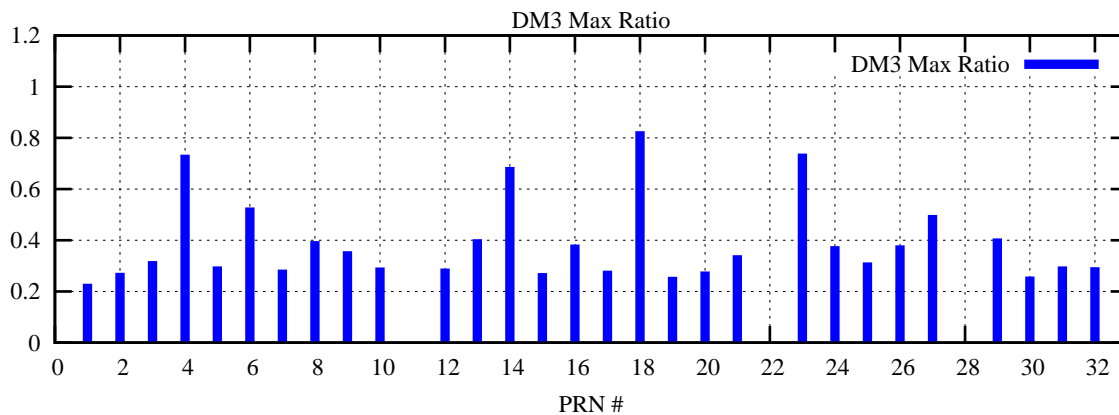

Ratio (PRN Bias/Threshold)

GpsWeek 2187 Day 2

Skinny (Type 0): PRN 8 22
Broad (Type 2): PRN 7 15 17 21 24