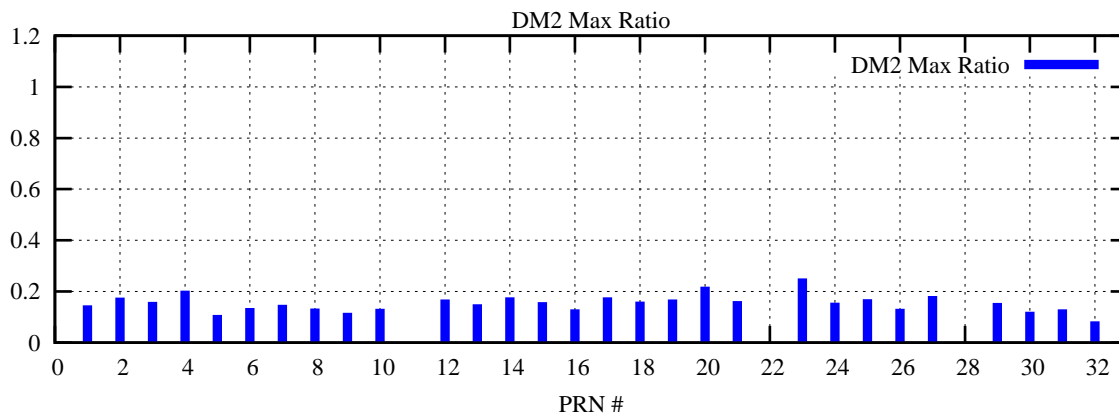

Ratio (PRN Bias/Threshold)

GpsWeek 2187 Day 5

Skinny (Type 0): PRN 8 22  
Broad (Type 2): PRN 7 15 17 21 24