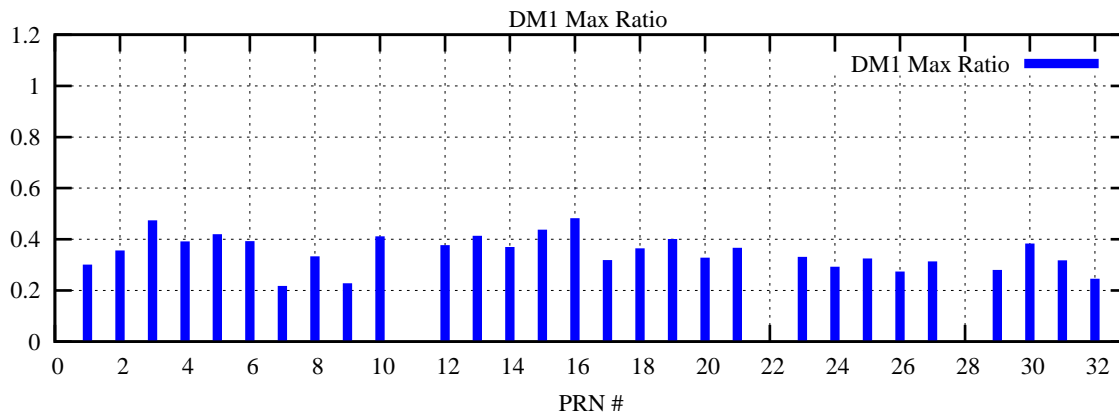

Ratio (PRN Bias/Threshold)

GpsWeek 2187 Day 5

Skinny (Type 0): PRN 8 22  
Broad (Type 2): PRN 7 15 17 21 24