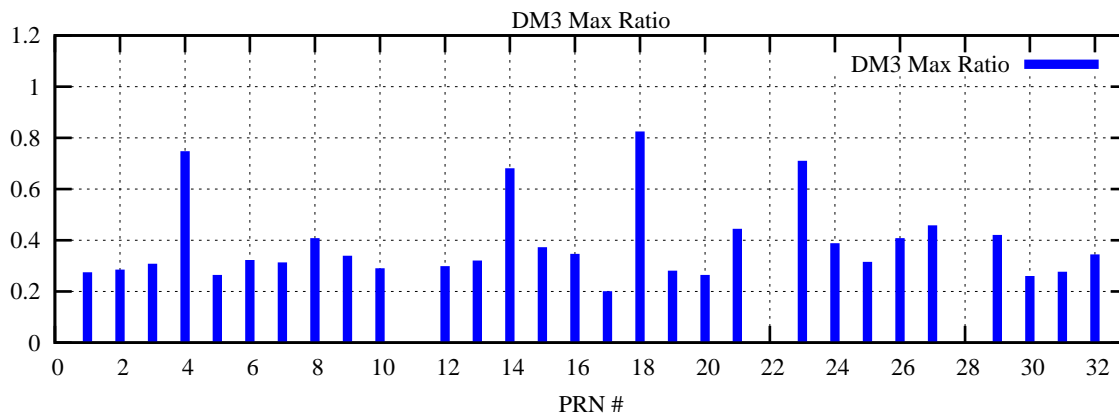

Ratio (PRN Bias/Threshold)

GpsWeek 2187 Day 5

Skinny (Type 0): PRN 8 22  
Broad (Type 2): PRN 7 15 17 21 24