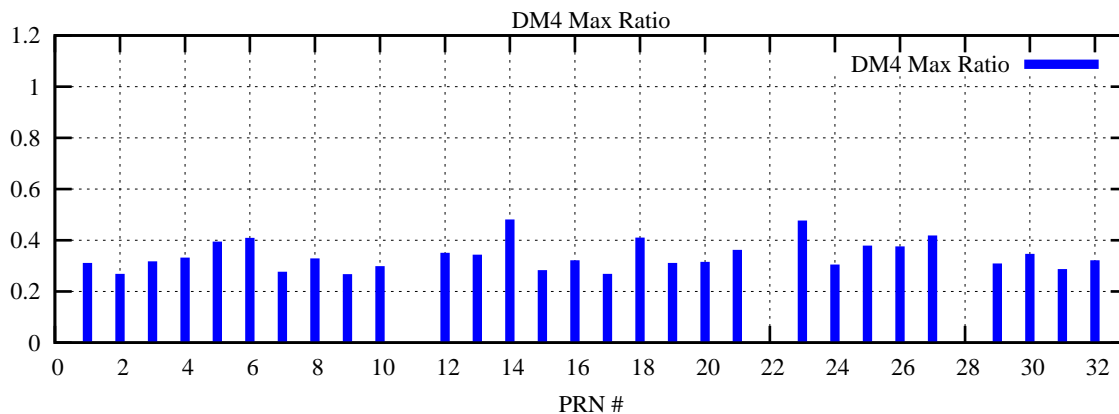

Ratio (PRN Bias/Threshold)

GpsWeek 2187 Day 5

Skinny (Type 0): PRN 8 22  
Broad (Type 2): PRN 7 15 17 21 24