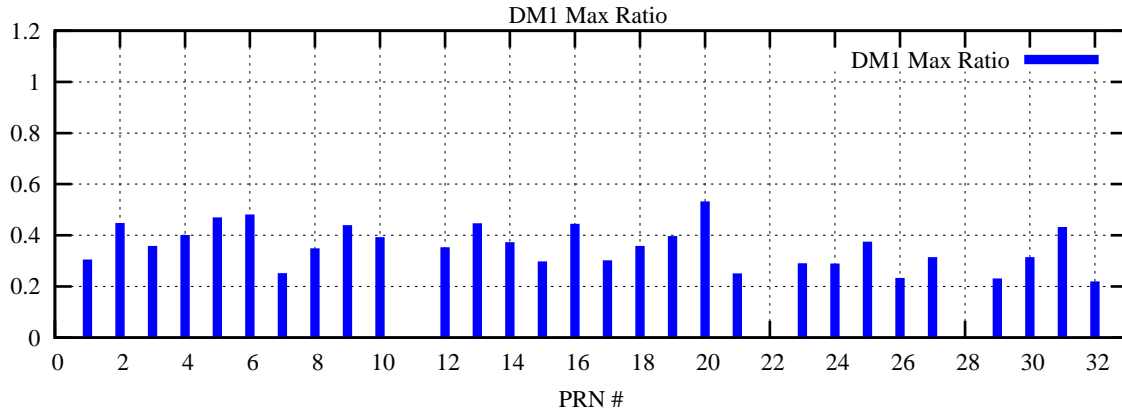

Ratio (PRN Bias/Threshold)

GpsWeek 2187 Day 6

Skinny (Type 0): PRN 8 22
Broad (Type 2): PRN 7 15 17 21 24