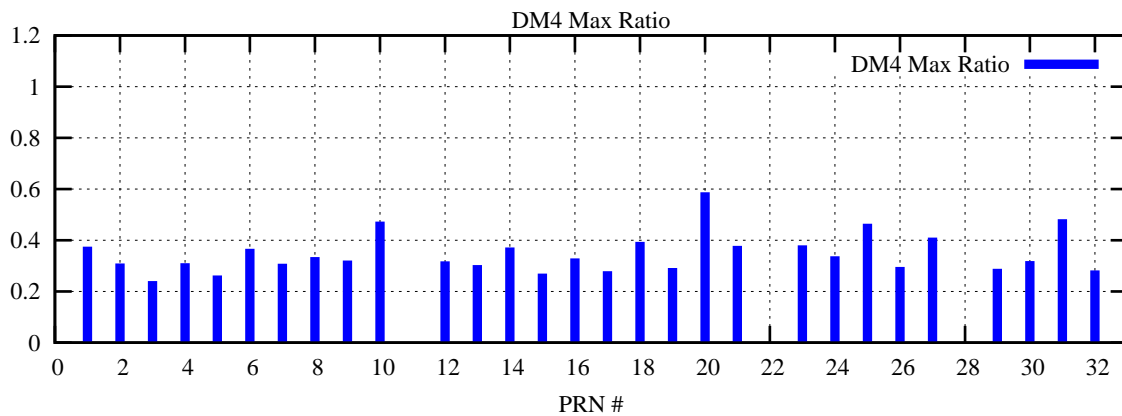

Ratio (PRN Bias/Threshold)

GpsWeek 2187 Day 6

Skinny (Type 0): PRN 8 22
Broad (Type 2): PRN 7 15 17 21 24