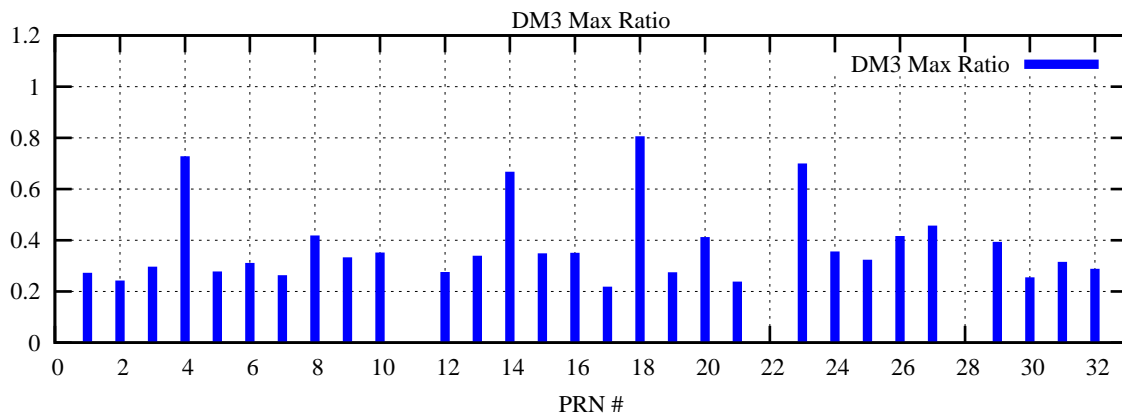

Ratio (PRN Bias/Threshold)

GpsWeek 2187 Day 6

Skinny (Type 0): PRN 8 22
Broad (Type 2): PRN 7 15 17 21 24