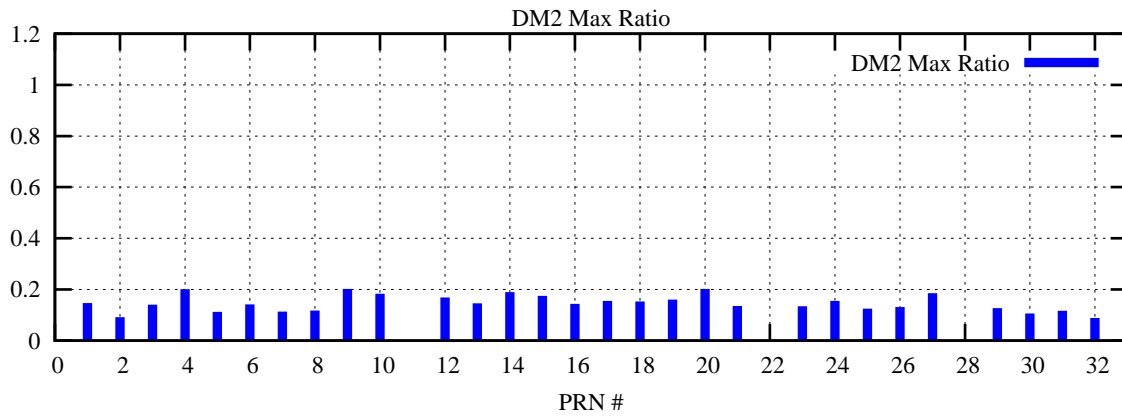

Ratio (PRN Bias/Threshold)

GpsWeek 2187 Day 6

Skinny (Type 0): PRN 8 22
Broad (Type 2): PRN 7 15 17 21 24