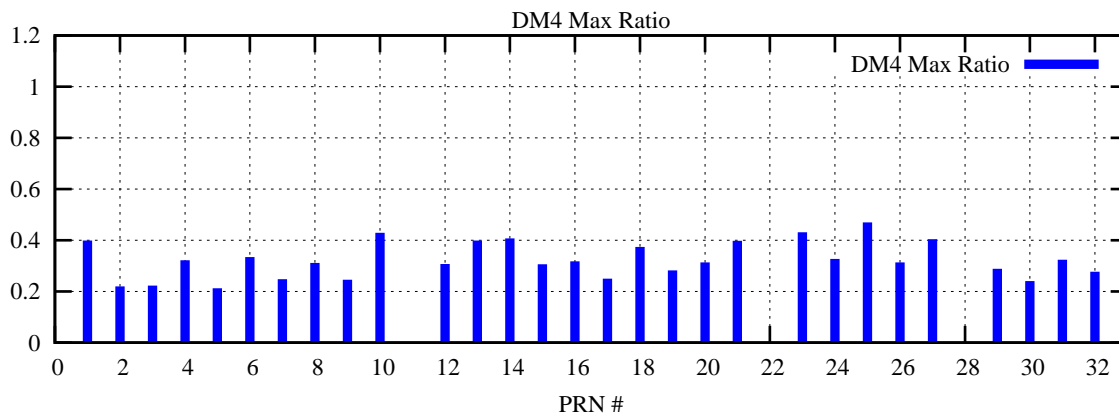

Ratio (PRN Bias/Threshold)

GpsWeek 2188 Day 0

Skinny (Type 0): PRN 8 22
Broad (Type 2): PRN 7 15 17 21 24