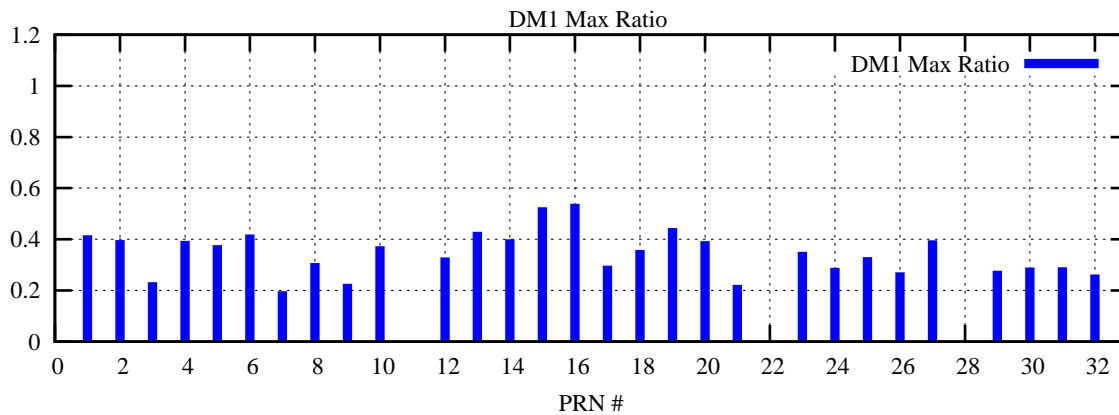

Ratio (PRN Bias/Threshold)

GpsWeek 2188 Day 0

Skinny (Type 0): PRN 8 22
Broad (Type 2): PRN 7 15 17 21 24