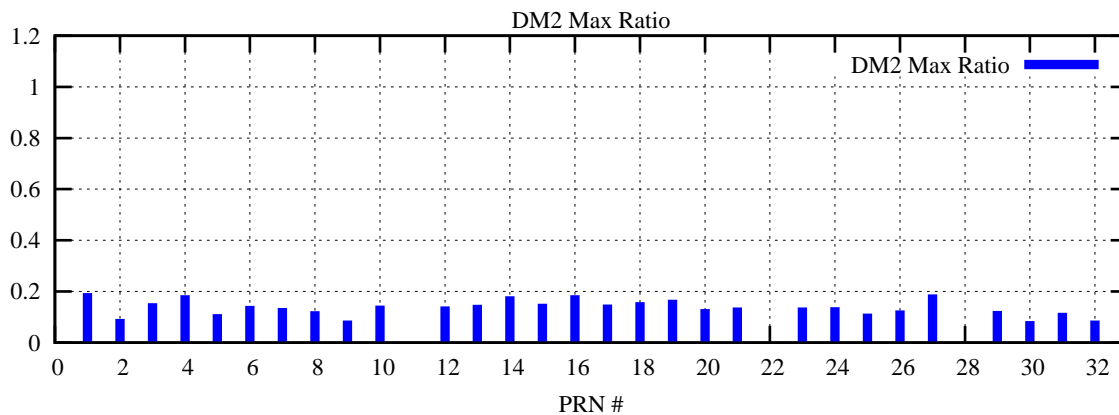

Ratio (PRN Bias/Threshold)

GpsWeek 2188 Day 0

Skinny (Type 0): PRN 8 22
Broad (Type 2): PRN 7 15 17 21 24