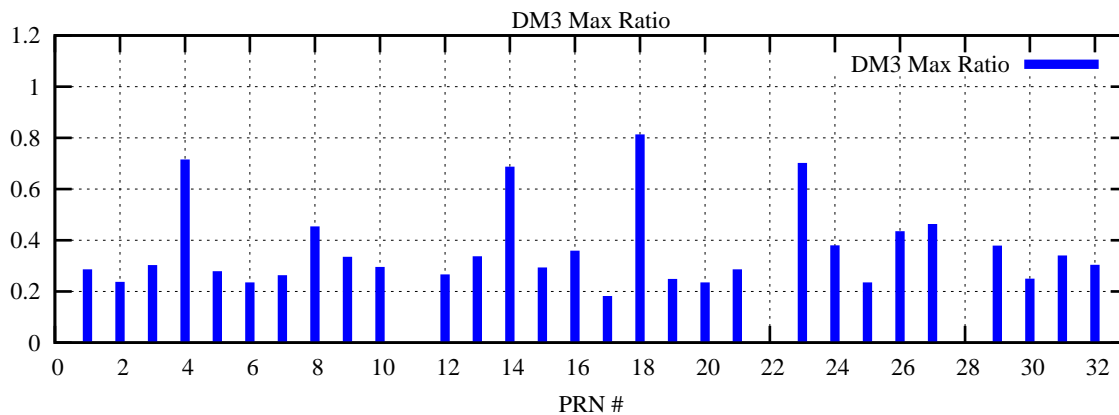

Ratio (PRN Bias/Threshold)

GpsWeek 2188 Day 0

Skinny (Type 0): PRN 8 22
Broad (Type 2): PRN 7 15 17 21 24