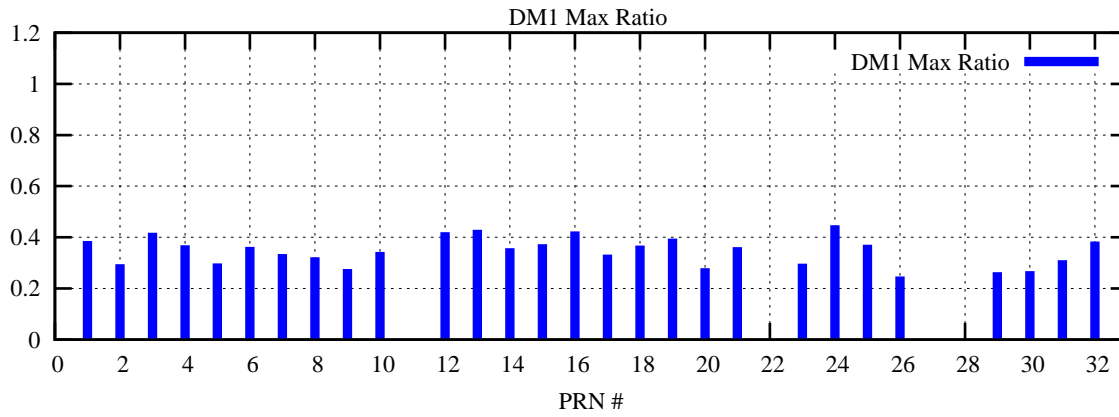

Ratio (PRN Bias/Threshold)

GpsWeek 2189 Day 0

Skinny (Type 0): PRN 8 22
Broad (Type 2): PRN 7 15 17 21 24