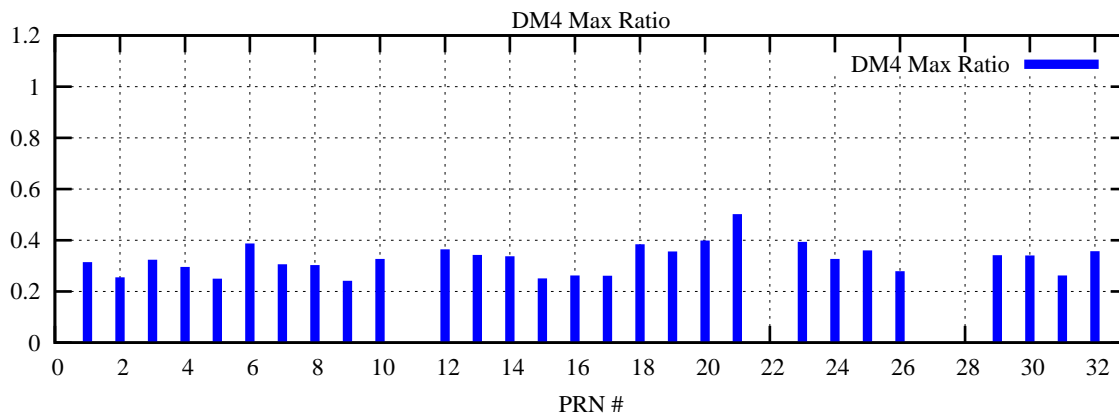

Ratio (PRN Bias/Threshold)

GpsWeek 2189 Day 0

Skinny (Type 0): PRN 8 22
Broad (Type 2): PRN 7 15 17 21 24