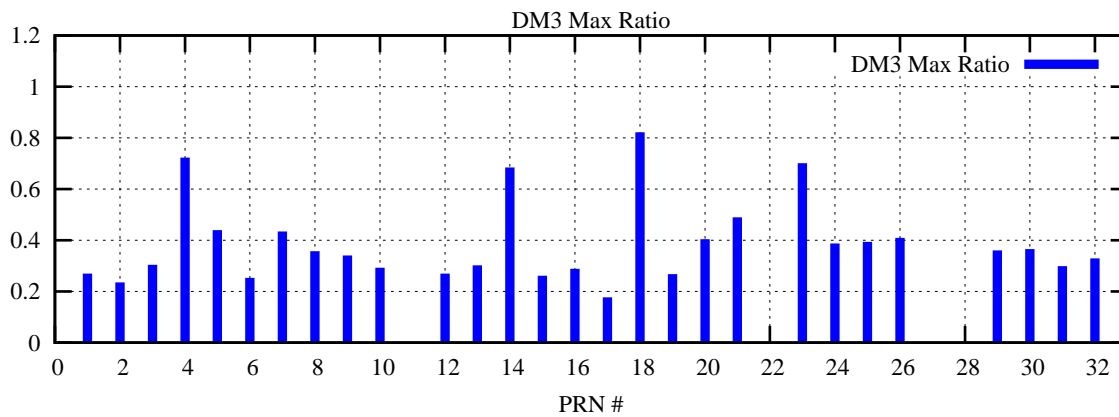

Ratio (PRN Bias/Threshold)

GpsWeek 2189 Day 0

Skinny (Type 0): PRN 8 22
Broad (Type 2): PRN 7 15 17 21 24