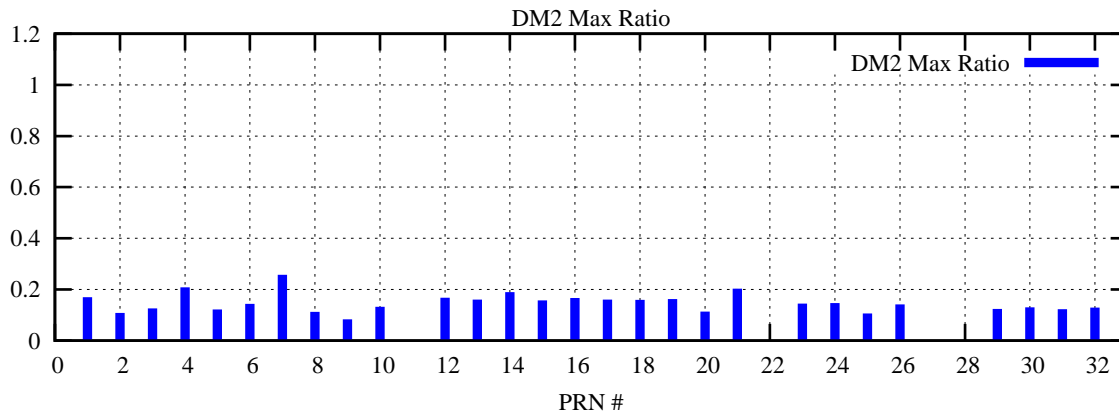

Ratio (PRN Bias/Threshold)

GpsWeek 2189 Day 0

Skinny (Type 0): PRN 8 22
Broad (Type 2): PRN 7 15 17 21 24