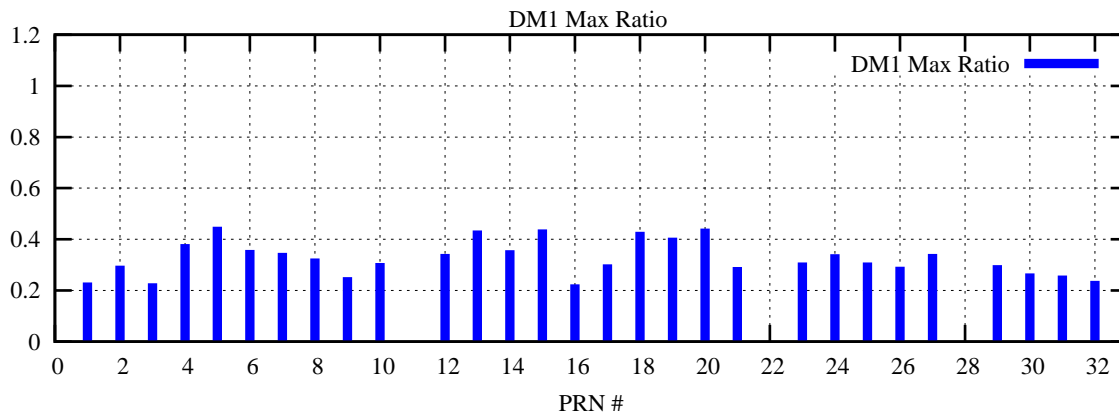

Ratio (PRN Bias/Threshold)

GpsWeek 2192 Day 0

Skinny (Type 0): PRN 8 22
Broad (Type 2): PRN 7 15 17 21 24