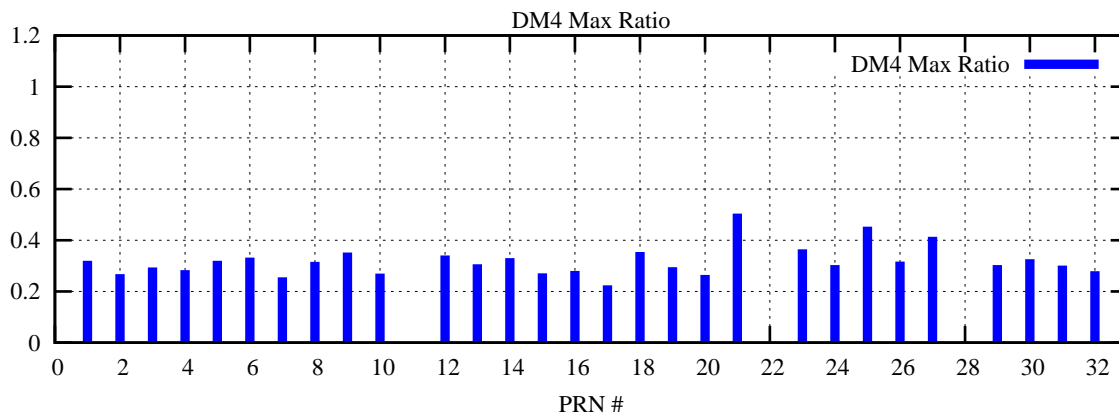

Ratio (PRN Bias/Threshold)

GpsWeek 2192 Day 0

Skinny (Type 0): PRN 8 22
Broad (Type 2): PRN 7 15 17 21 24