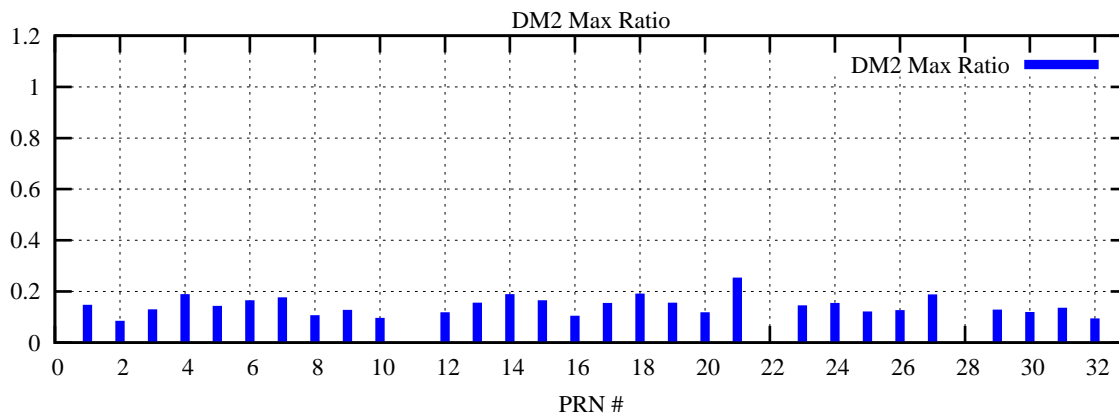

Ratio (PRN Bias/Threshold)

GpsWeek 2192 Day 0

Skinny (Type 0): PRN 8 22
Broad (Type 2): PRN 7 15 17 21 24