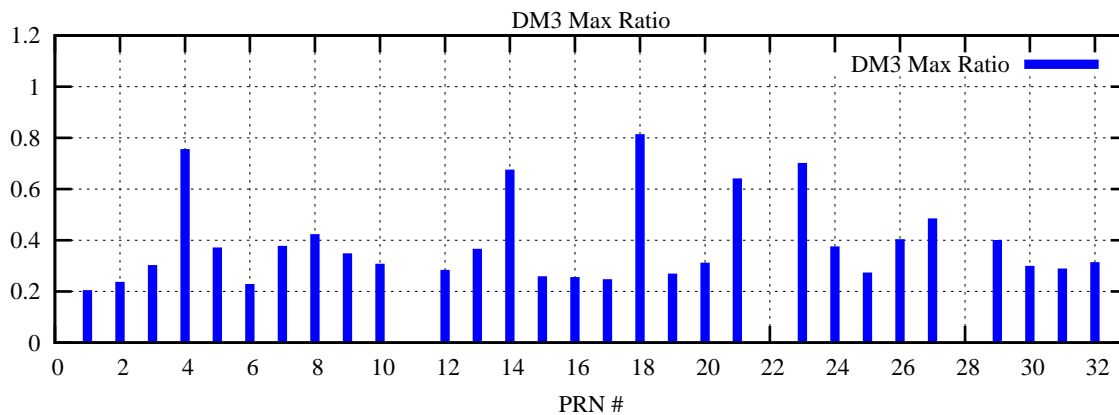

Ratio (PRN Bias/Threshold)

GpsWeek 2192 Day 0

Skinny (Type 0): PRN 8 22
Broad (Type 2): PRN 7 15 17 21 24