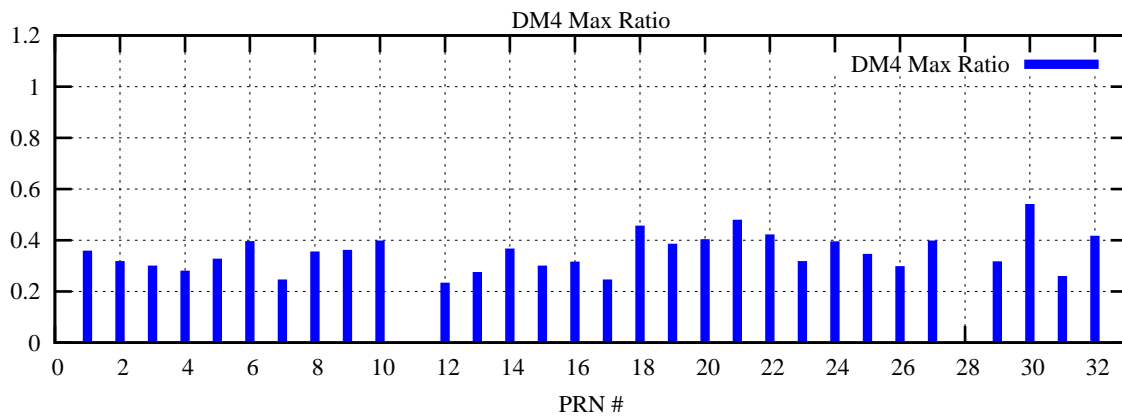

Ratio (PRN Bias/Threshold)

GpsWeek 2196 Day 0

Skinny (Type 0): PRN 8 22
Broad (Type 2): PRN 7 15 17 21 24