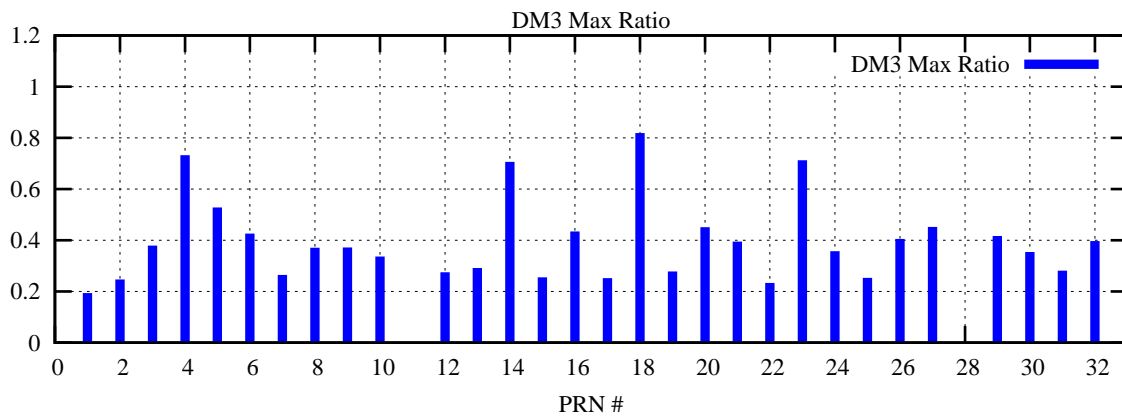

Ratio (PRN Bias/Threshold)

GpsWeek 2196 Day 0

Skinny (Type 0): PRN 8 22
Broad (Type 2): PRN 7 15 17 21 24