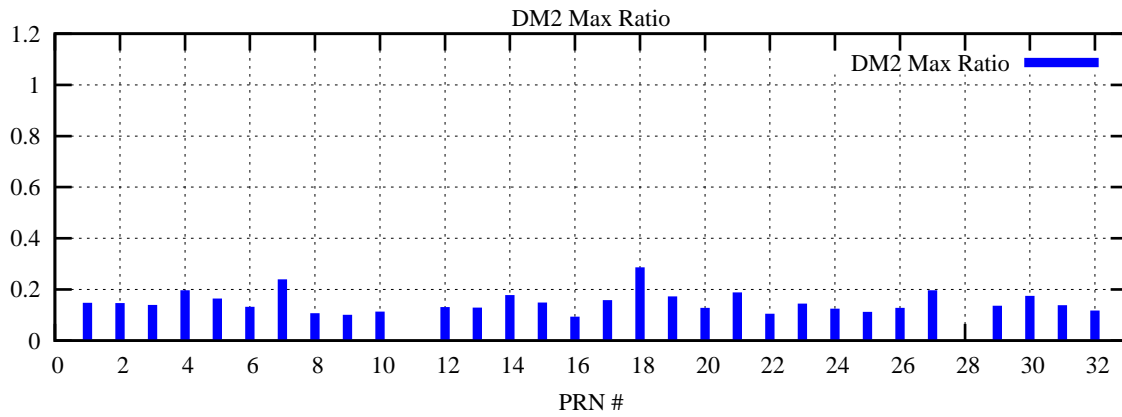

Ratio (PRN Bias/Threshold)

GpsWeek 2196 Day 0

Skinny (Type 0): PRN 8 22
Broad (Type 2): PRN 7 15 17 21 24