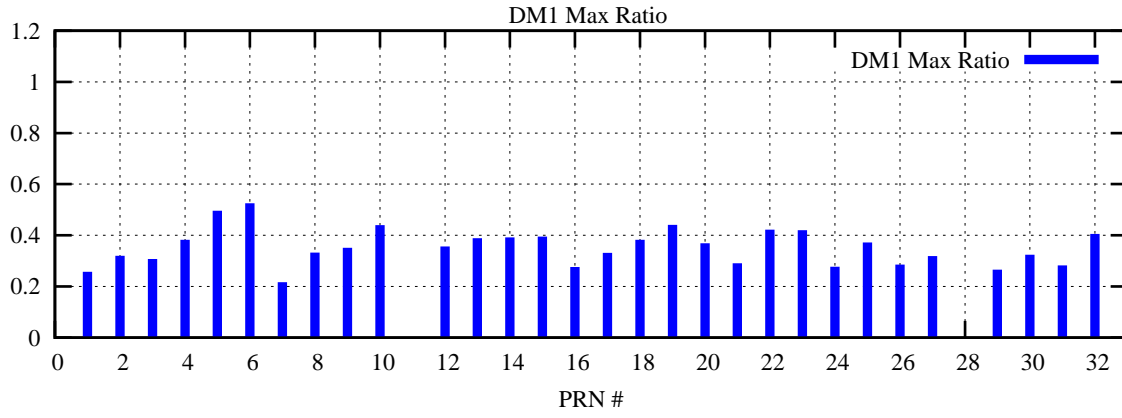

Ratio (PRN Bias/Threshold)

GpsWeek 2196 Day 0

Skinny (Type 0): PRN 8 22
Broad (Type 2): PRN 7 15 17 21 24