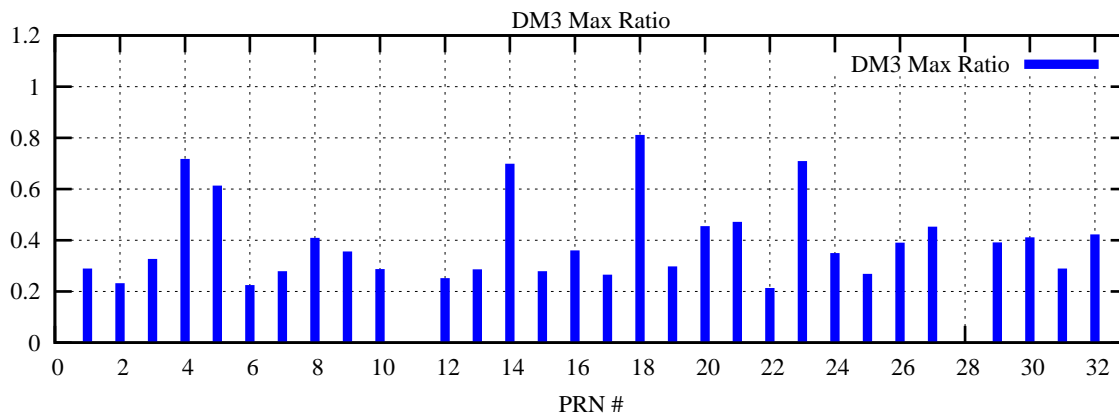

Ratio (PRN Bias/Threshold)

GpsWeek 2197 Day 0

Skinny (Type 0): PRN 8 22  
Broad (Type 2): PRN 7 15 17 21 24