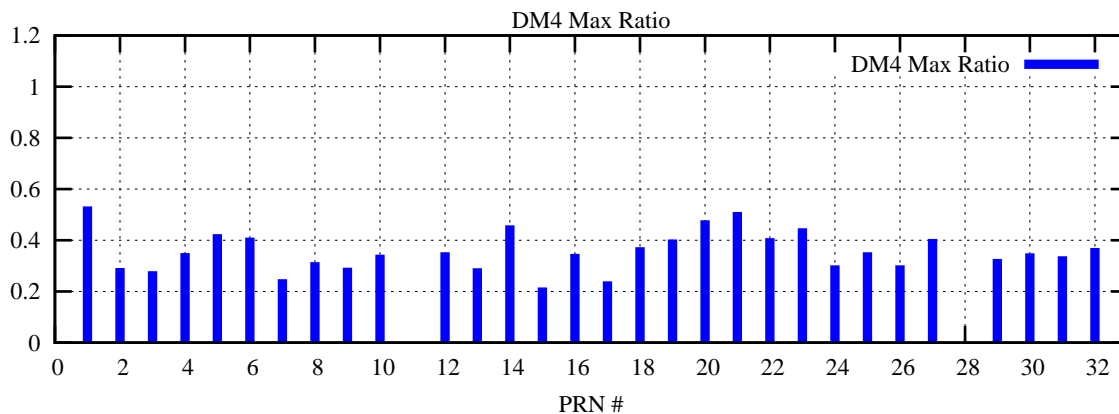

Ratio (PRN Bias/Threshold)

GpsWeek 2197 Day 0

Skinny (Type 0): PRN 8 22  
Broad (Type 2): PRN 7 15 17 21 24