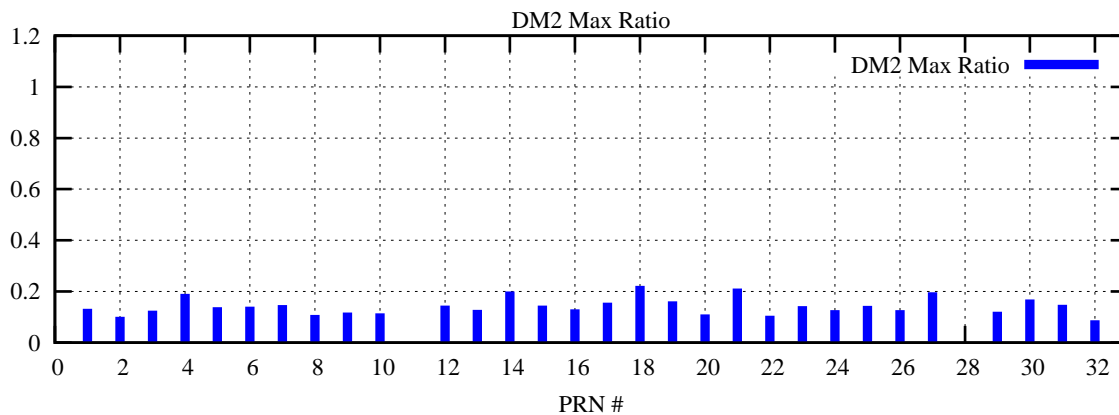

Ratio (PRN Bias/Threshold)

GpsWeek 2197 Day 0

Skinny (Type 0): PRN 8 22  
Broad (Type 2): PRN 7 15 17 21 24