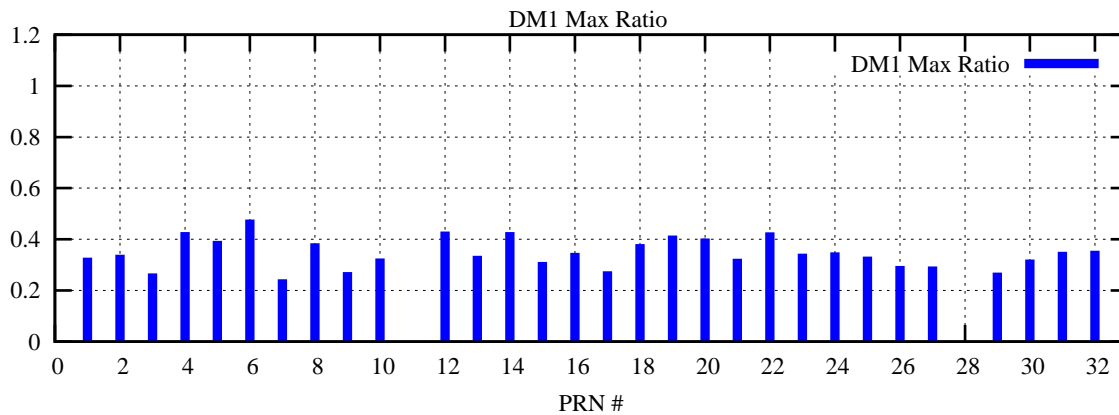

Ratio (PRN Bias/Threshold)

GpsWeek 2197 Day 0

Skinny (Type 0): PRN 8 22  
Broad (Type 2): PRN 7 15 17 21 24