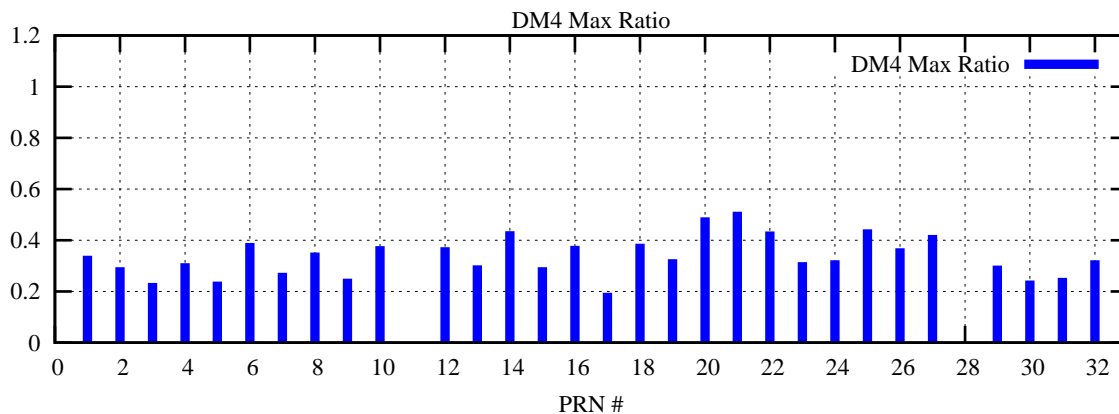

Ratio (PRN Bias/Threshold)

GpsWeek 2198 Day 0

Skinny (Type 0): PRN 8 22  
Broad (Type 2): PRN 7 15 17 21 24