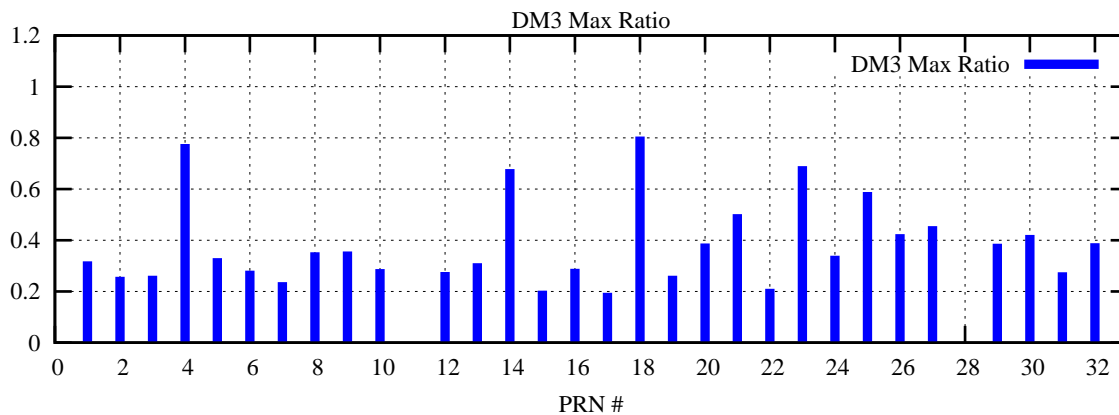

Ratio (PRN Bias/Threshold)

GpsWeek 2198 Day 0

Skinny (Type 0): PRN 8 22  
Broad (Type 2): PRN 7 15 17 21 24