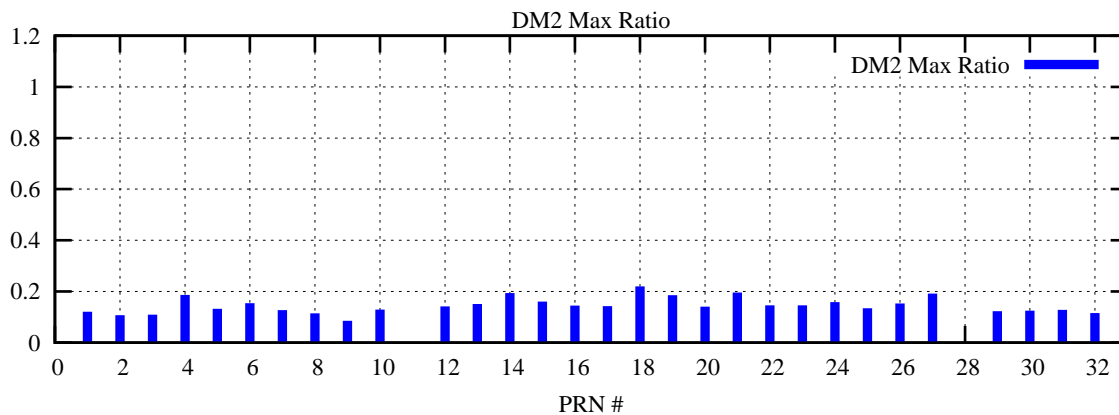

Ratio (PRN Bias/Threshold)

GpsWeek 2198 Day 0

Skinny (Type 0): PRN 8 22  
Broad (Type 2): PRN 7 15 17 21 24