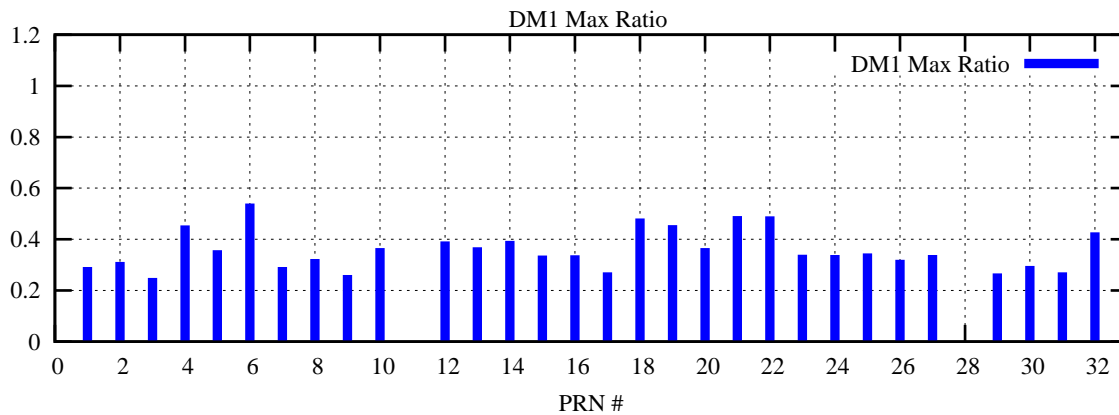

Ratio (PRN Bias/Threshold)

GpsWeek 2198 Day 0

Skinny (Type 0): PRN 8 22  
Broad (Type 2): PRN 7 15 17 21 24