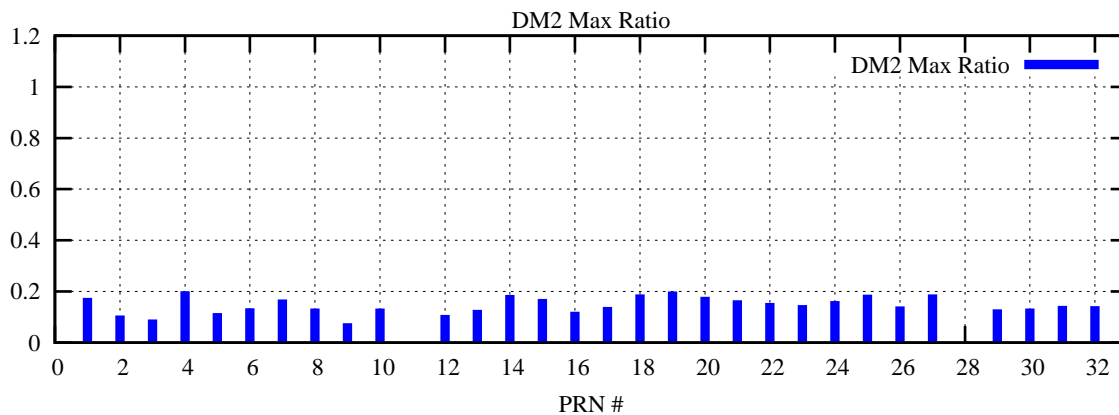

Ratio (PRN Bias/Threshold)

GpsWeek 2201 Day 1

Skinny (Type 0): PRN 8 22
Broad (Type 2): PRN 7 15 17 21 24