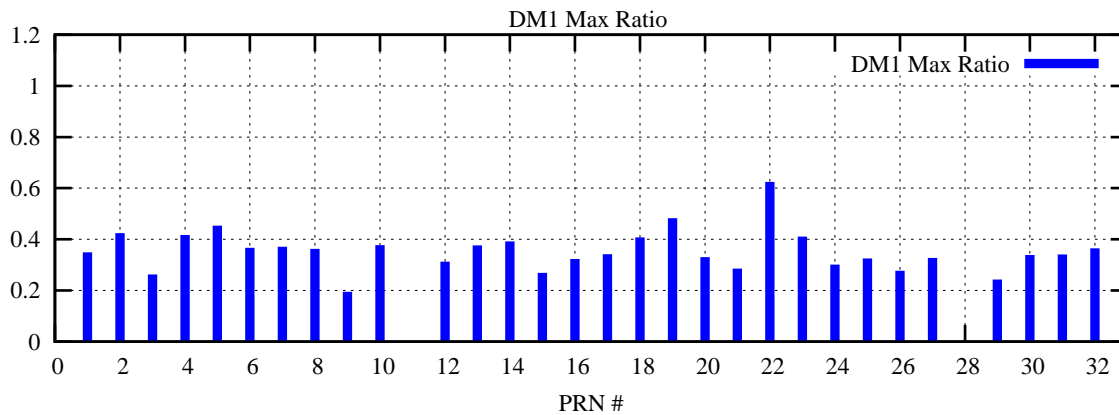

Ratio (PRN Bias/Threshold)

GpsWeek 2201 Day 1

Skinny (Type 0): PRN 8 22
Broad (Type 2): PRN 7 15 17 21 24