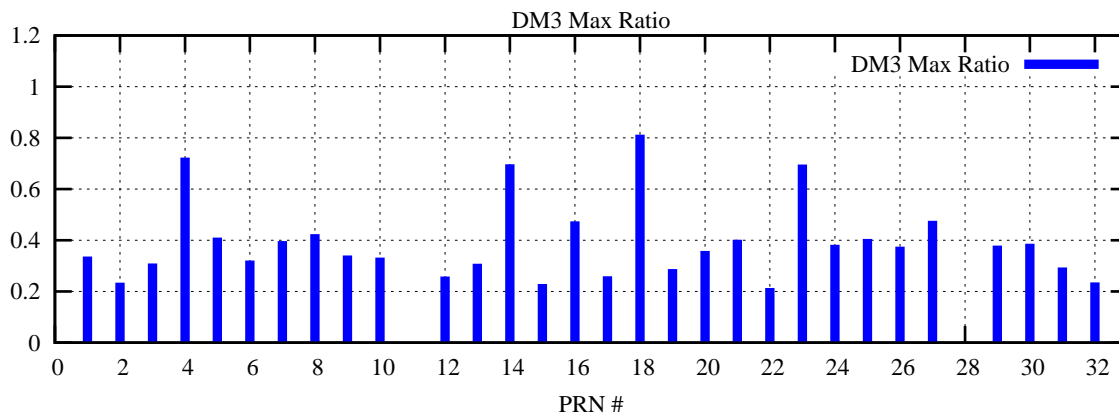

Ratio (PRN Bias/Threshold)

GpsWeek 2201 Day 1

Skinny (Type 0): PRN 8 22
Broad (Type 2): PRN 7 15 17 21 24