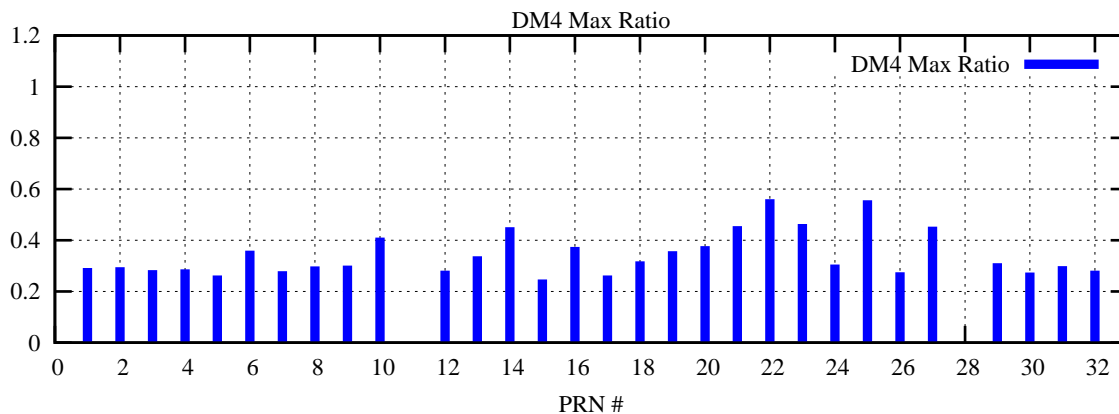

Ratio (PRN Bias/Threshold)

GpsWeek 2201 Day 1

Skinny (Type 0): PRN 8 22
Broad (Type 2): PRN 7 15 17 21 24