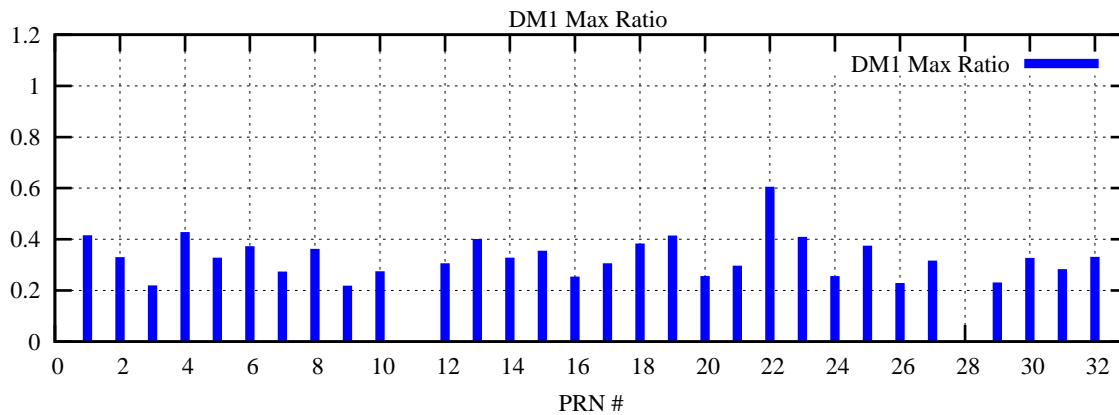

Ratio (PRN Bias/Threshold)

GpsWeek 2201 Day 3

Skinny (Type 0): PRN 8 22
Broad (Type 2): PRN 7 15 17 21 24