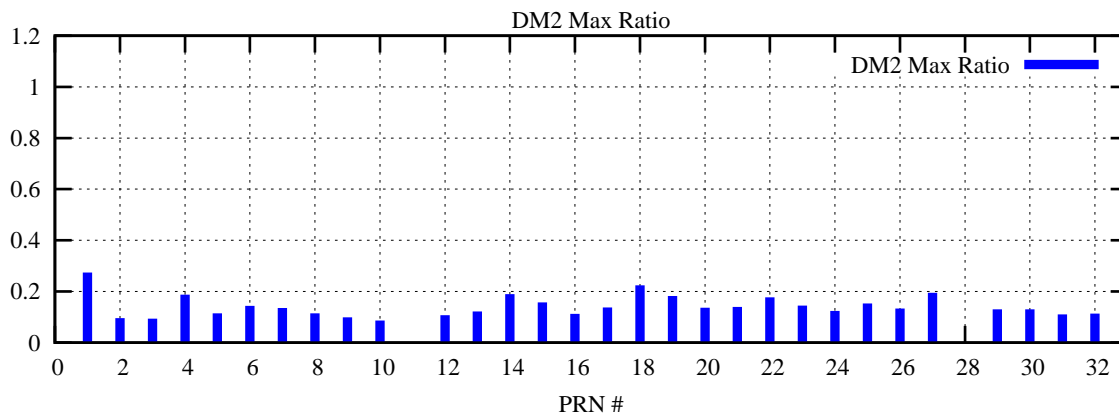

Ratio (PRN Bias/Threshold)

GpsWeek 2201 Day 3

Skinny (Type 0): PRN 8 22
Broad (Type 2): PRN 7 15 17 21 24