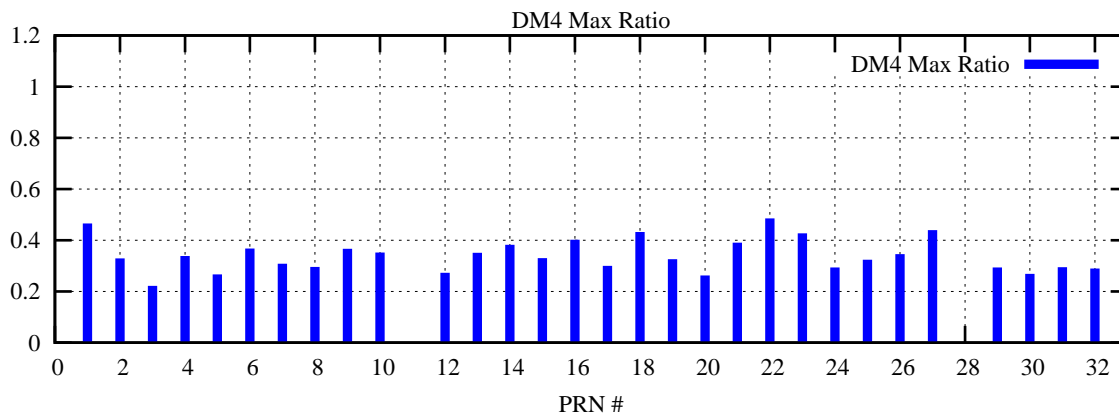

Ratio (PRN Bias/Threshold)

GpsWeek 2201 Day 3

Skinny (Type 0): PRN 8 22
Broad (Type 2): PRN 7 15 17 21 24