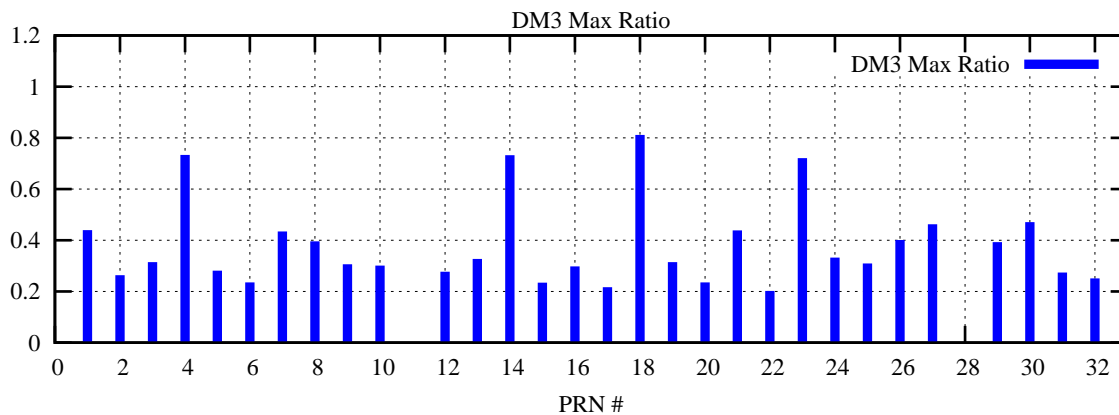

Ratio (PRN Bias/Threshold)

GpsWeek 2201 Day 3

Skinny (Type 0): PRN 8 22
Broad (Type 2): PRN 7 15 17 21 24