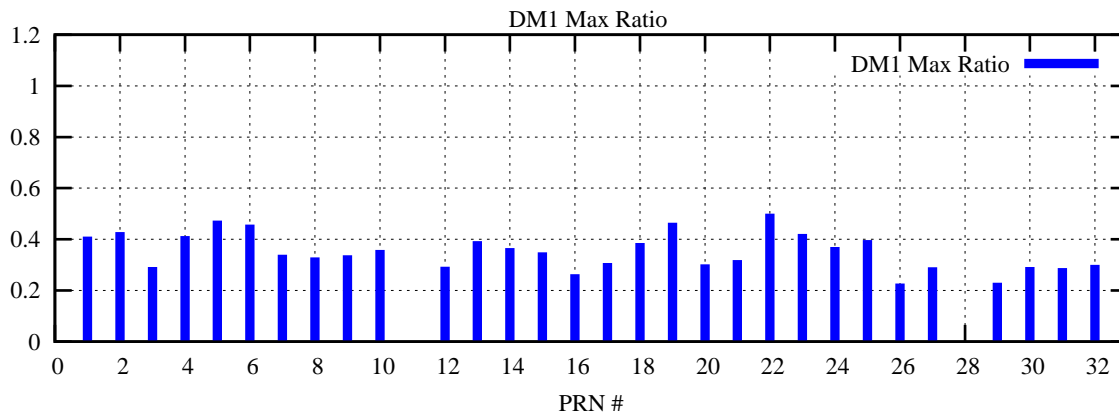

Ratio (PRN Bias/Threshold)

GpsWeek 2201 Day 4

Skinny (Type 0): PRN 8 22
Broad (Type 2): PRN 7 15 17 21 24