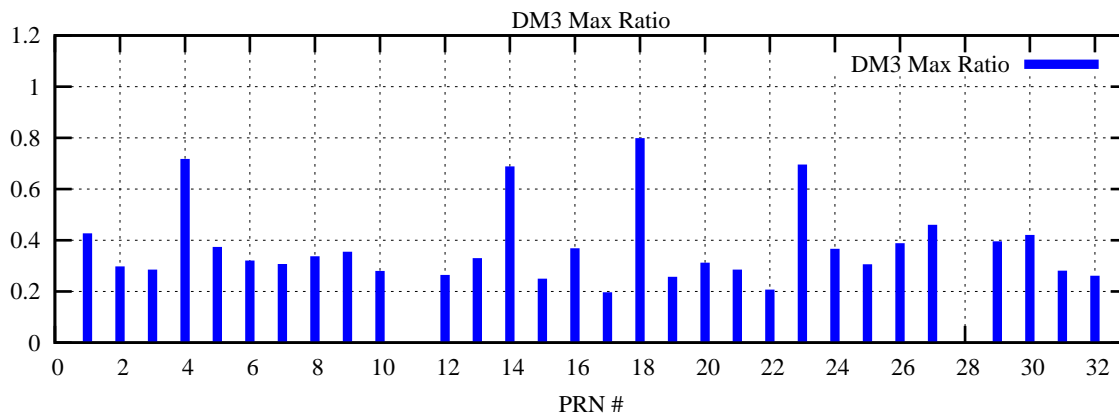

Ratio (PRN Bias/Threshold)

GpsWeek 2201 Day 4

Skinny (Type 0): PRN 8 22
Broad (Type 2): PRN 7 15 17 21 24