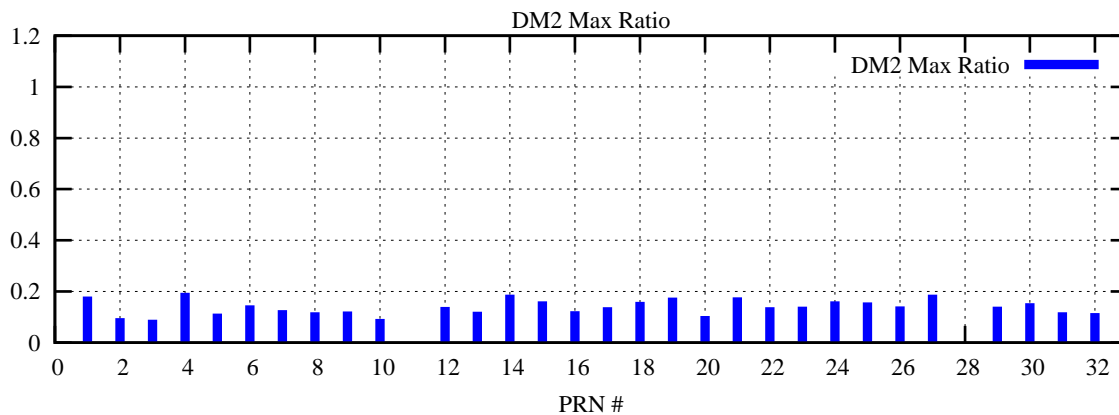

Ratio (PRN Bias/Threshold)

GpsWeek 2201 Day 4

Skinny (Type 0): PRN 8 22
Broad (Type 2): PRN 7 15 17 21 24