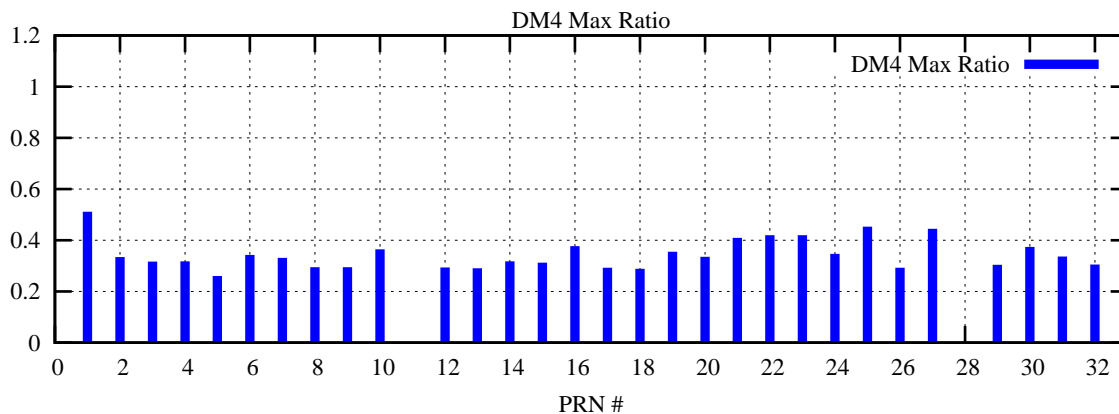

Ratio (PRN Bias/Threshold)

GpsWeek 2201 Day 4

Skinny (Type 0): PRN 8 22
Broad (Type 2): PRN 7 15 17 21 24