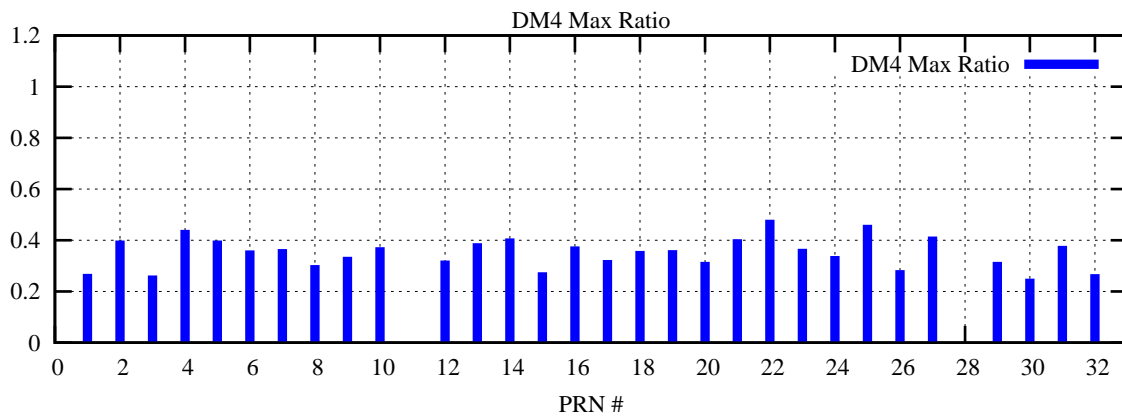

Ratio (PRN Bias/Threshold)

GpsWeek 2201 Day 6

Skinny (Type 0): PRN 8 22
Broad (Type 2): PRN 7 15 17 21 24