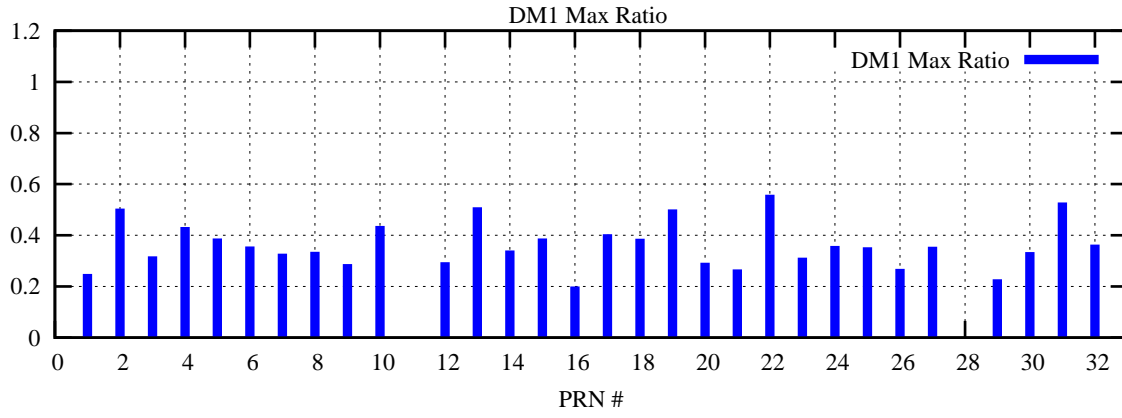

Ratio (PRN Bias/Threshold)

GpsWeek 2201 Day 6

Skinny (Type 0): PRN 8 22
Broad (Type 2): PRN 7 15 17 21 24