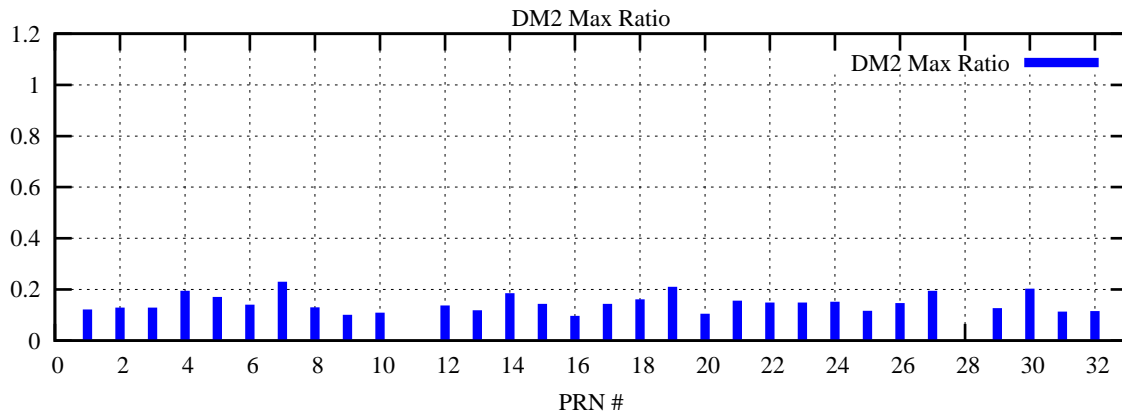

Ratio (PRN Bias/Threshold)

GpsWeek 2201 Day 6

Skinny (Type 0): PRN 8 22
Broad (Type 2): PRN 7 15 17 21 24