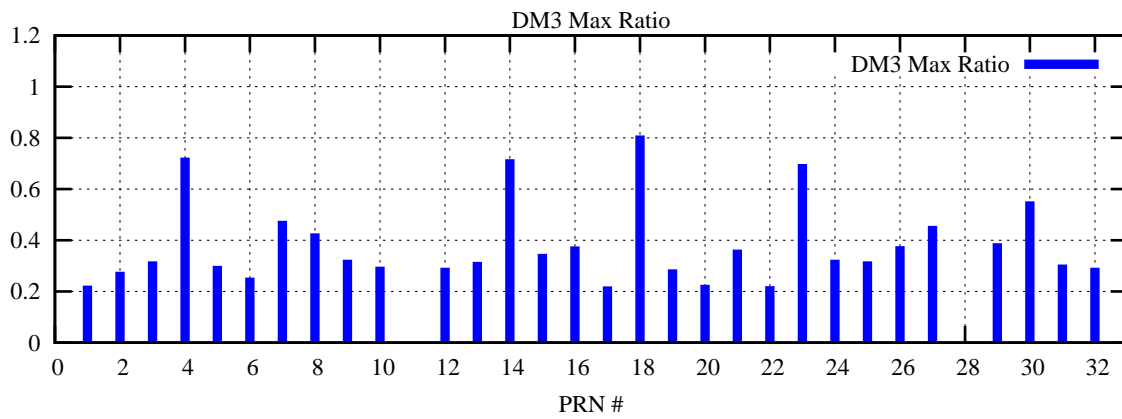

Ratio (PRN Bias/Threshold)

GpsWeek 2201 Day 6

Skinny (Type 0): PRN 8 22
Broad (Type 2): PRN 7 15 17 21 24