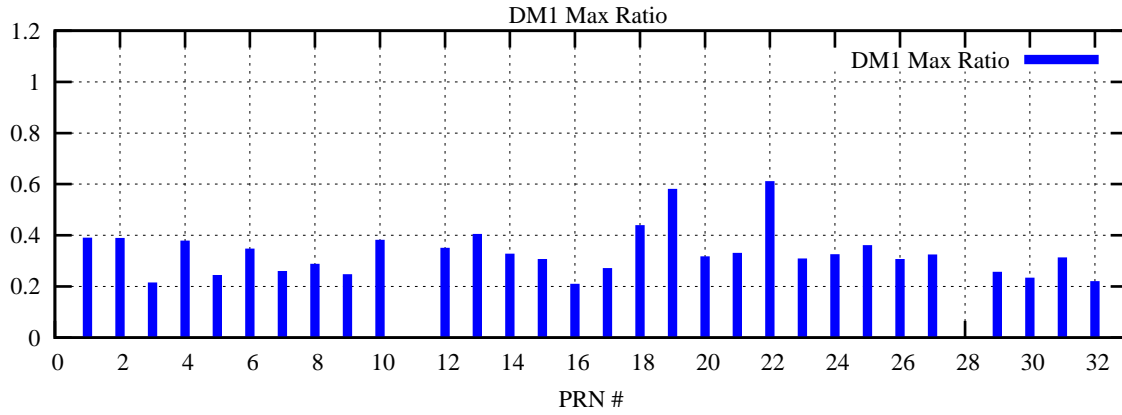

Ratio (PRN Bias/Threshold)

GpsWeek 2203 Day 6

Skinny (Type 0): PRN 8 22
Broad (Type 2): PRN 7 15 17 21 24