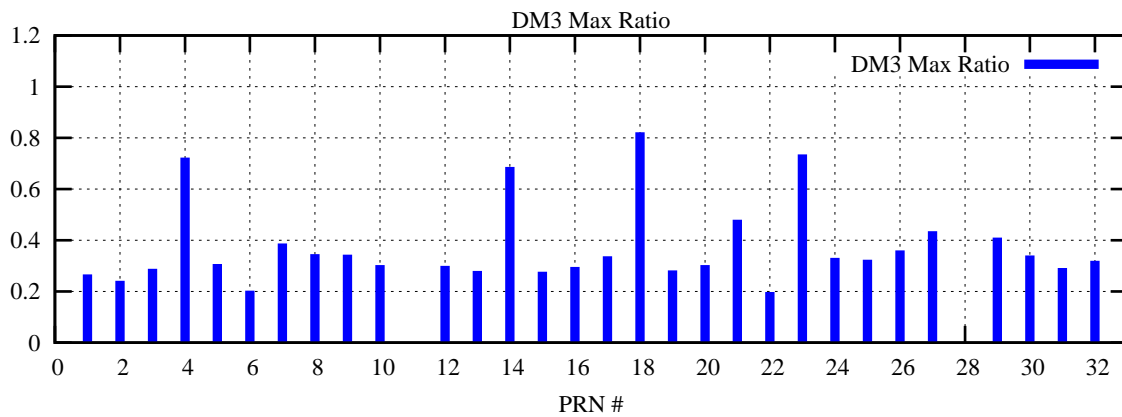

Ratio (PRN Bias/Threshold)

GpsWeek 2203 Day 6

Skinny (Type 0): PRN 8 22
Broad (Type 2): PRN 7 15 17 21 24