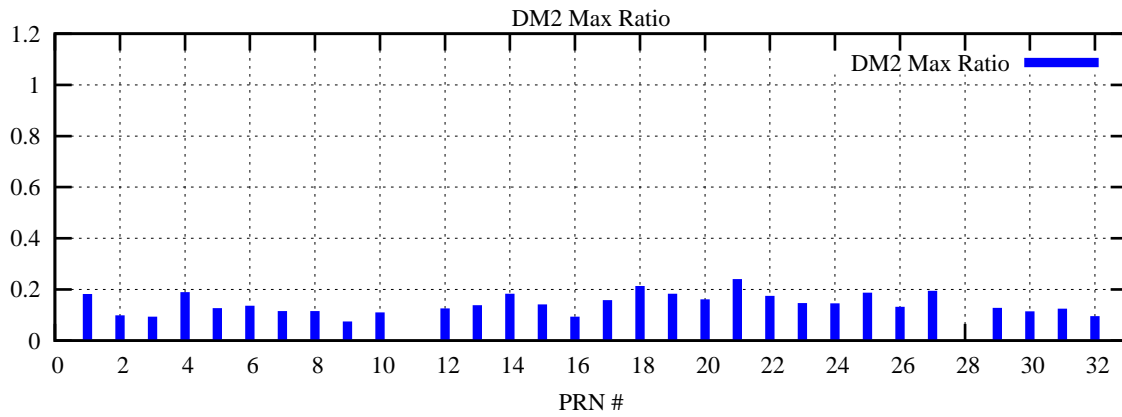

Ratio (PRN Bias/Threshold)

GpsWeek 2203 Day 6

Skinny (Type 0): PRN 8 22
Broad (Type 2): PRN 7 15 17 21 24