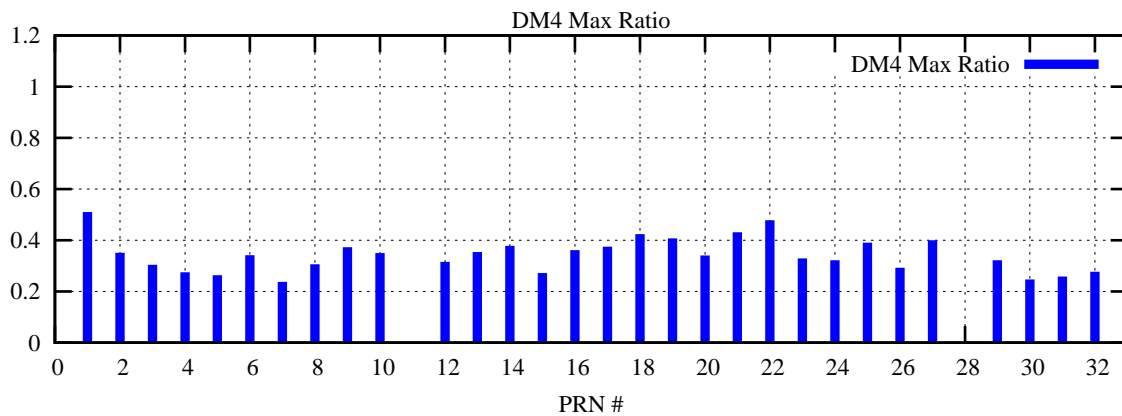

Ratio (PRN Bias/Threshold)

GpsWeek 2203 Day 6

Skinny (Type 0): PRN 8 22
Broad (Type 2): PRN 7 15 17 21 24