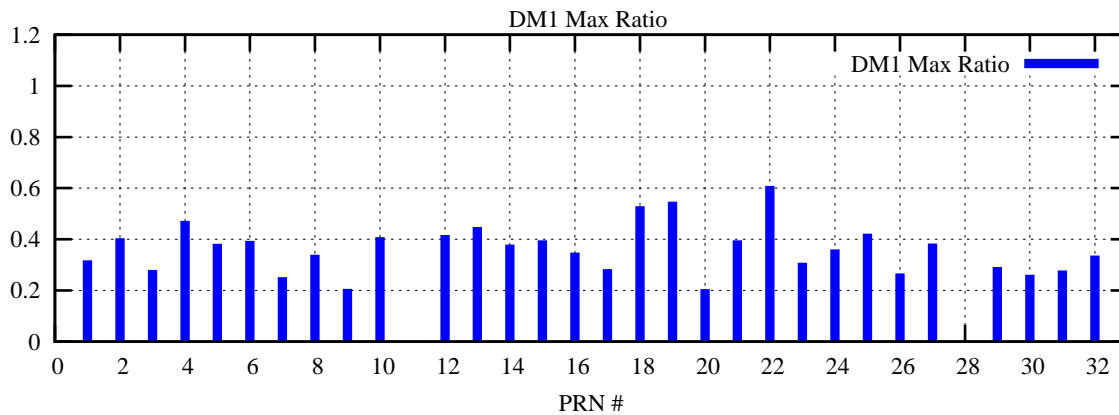

Ratio (PRN Bias/Threshold)

GpsWeek 2204 Day 3

Skinny (Type 0): PRN 8 22  
Broad (Type 2): PRN 7 15 17 21 24