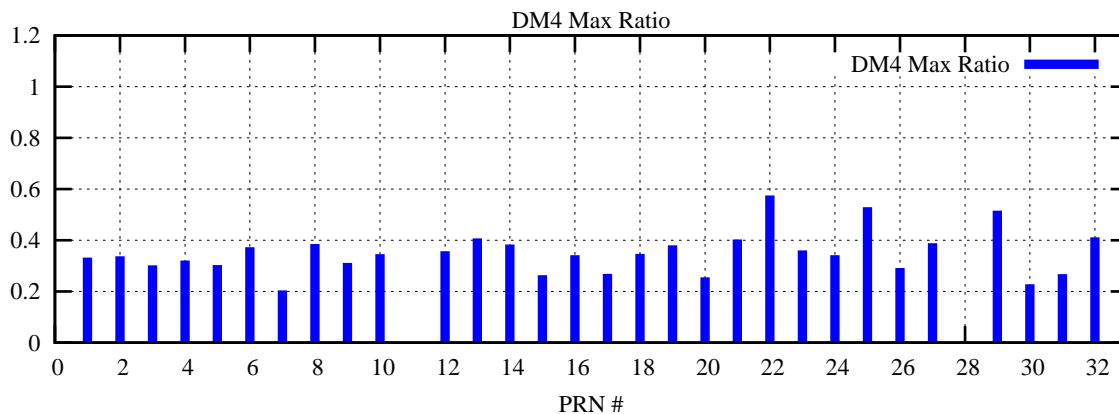

Ratio (PRN Bias/Threshold)

GpsWeek 2204 Day 3

Skinny (Type 0): PRN 8 22  
Broad (Type 2): PRN 7 15 17 21 24