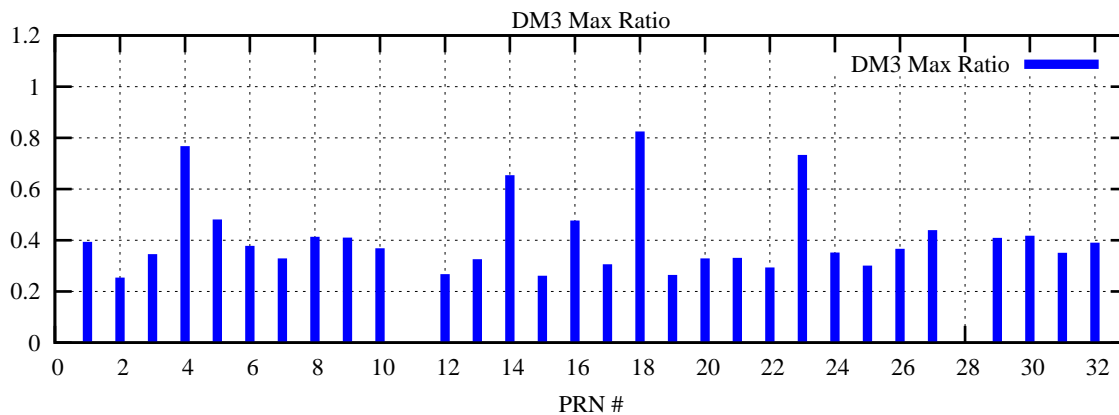

Ratio (PRN Bias/Threshold)

GpsWeek 2204 Day 3

Skinny (Type 0): PRN 8 22  
Broad (Type 2): PRN 7 15 17 21 24