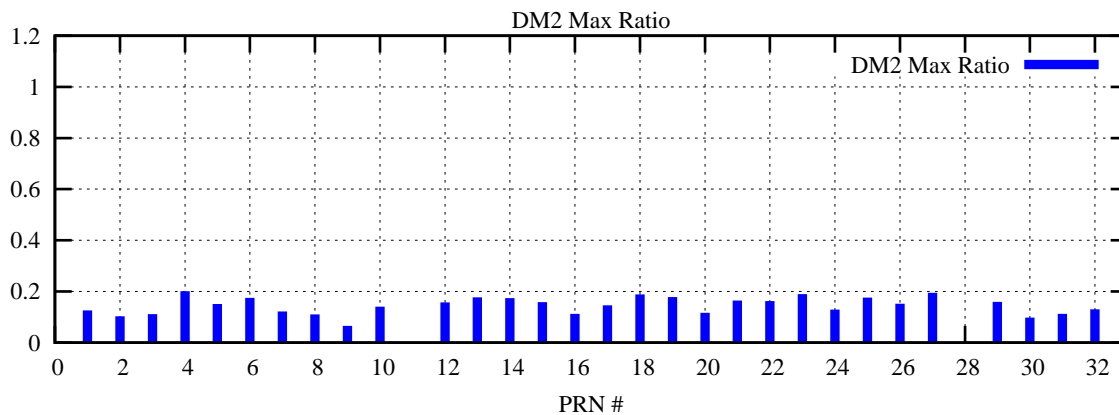

Ratio (PRN Bias/Threshold)

GpsWeek 2204 Day 3

Skinny (Type 0): PRN 8 22  
Broad (Type 2): PRN 7 15 17 21 24