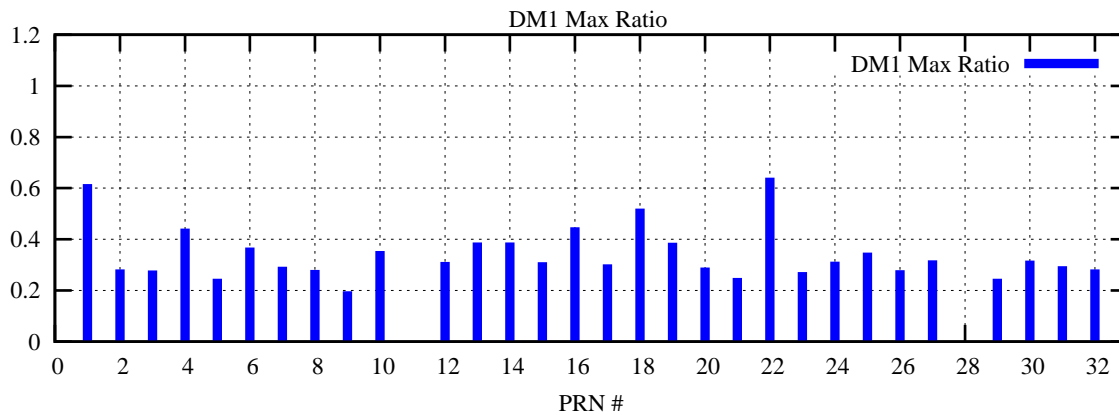

Ratio (PRN Bias/Threshold)

GpsWeek 2206 Day 6

Skinny (Type 0): PRN 8 22
Broad (Type 2): PRN 7 15 17 21 24