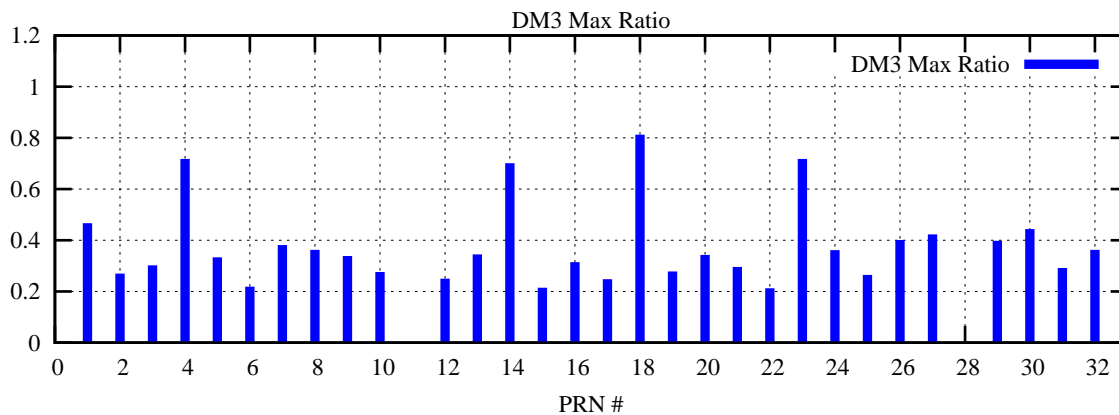

Ratio (PRN Bias/Threshold)

GpsWeek 2206 Day 6

Skinny (Type 0): PRN 8 22
Broad (Type 2): PRN 7 15 17 21 24