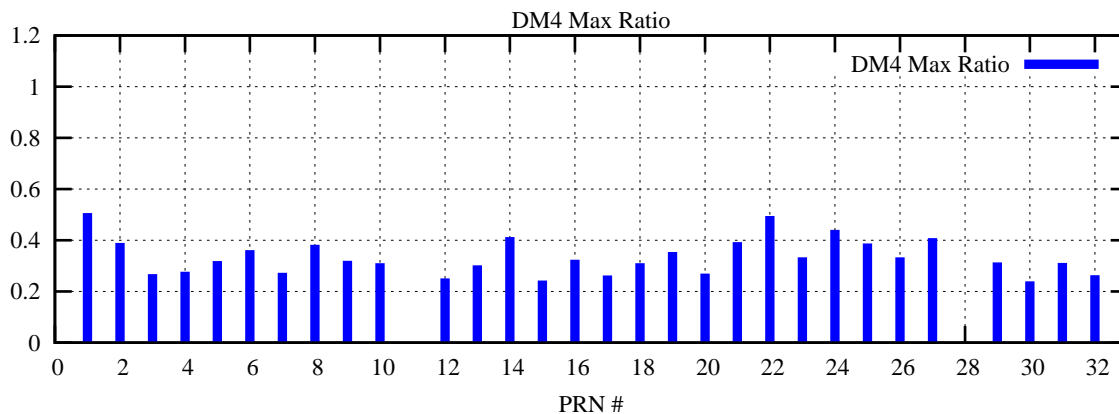

Ratio (PRN Bias/Threshold)

GpsWeek 2206 Day 6

Skinny (Type 0): PRN 8 22
Broad (Type 2): PRN 7 15 17 21 24