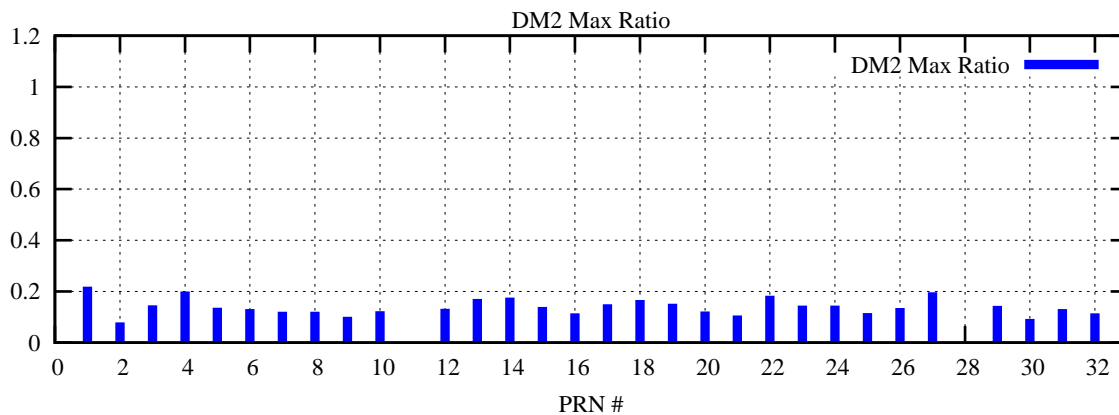

Ratio (PRN Bias/Threshold)

GpsWeek 2206 Day 6

Skinny (Type 0): PRN 8 22
Broad (Type 2): PRN 7 15 17 21 24