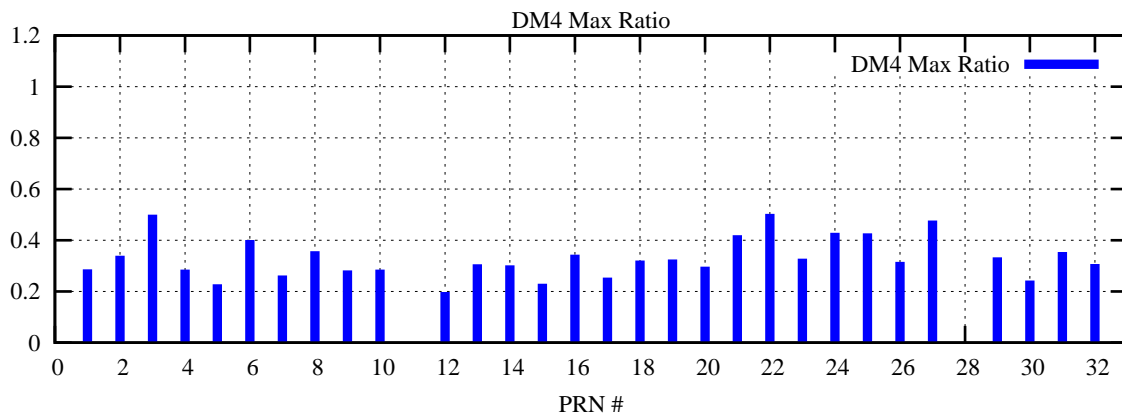

Ratio (PRN Bias/Threshold)

GpsWeek 2207 Day 2

Skinny (Type 0): PRN 8 22
Broad (Type 2): PRN 7 15 17 21 24