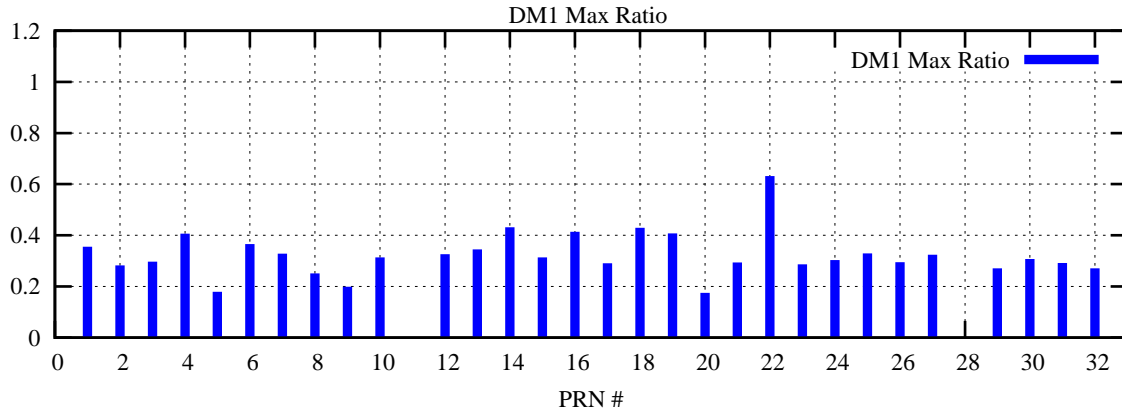

Ratio (PRN Bias/Threshold)

GpsWeek 2207 Day 2

Skinny (Type 0): PRN 8 22
Broad (Type 2): PRN 7 15 17 21 24