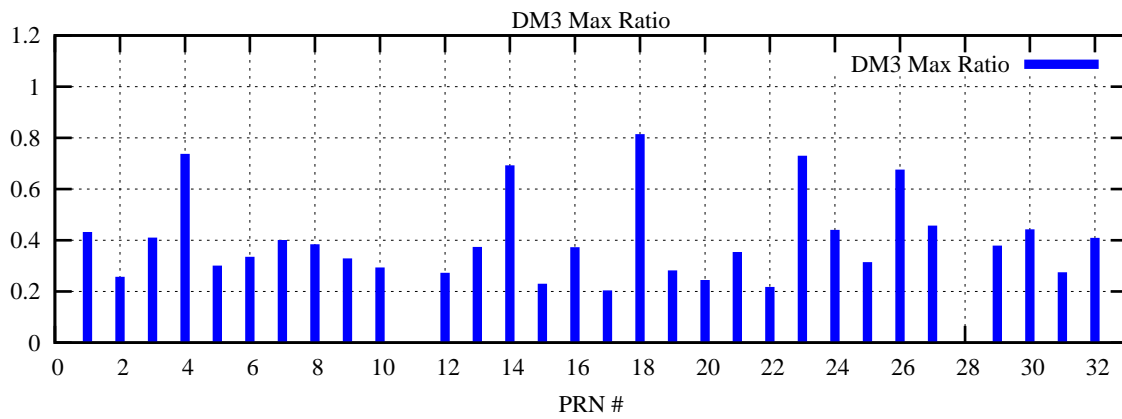

Ratio (PRN Bias/Threshold)

GpsWeek 2207 Day 2

Skinny (Type 0): PRN 8 22
Broad (Type 2): PRN 7 15 17 21 24