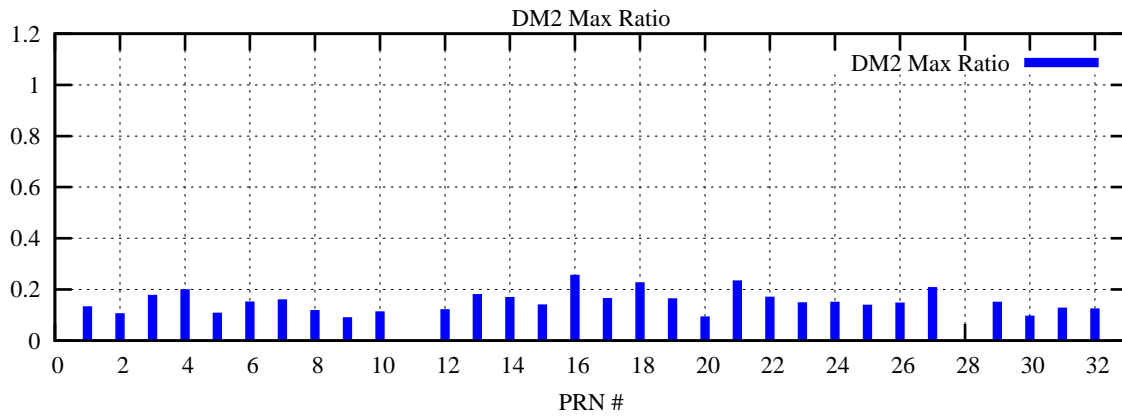

Ratio (PRN Bias/Threshold)

GpsWeek 2207 Day 2

Skinny (Type 0): PRN 8 22
Broad (Type 2): PRN 7 15 17 21 24