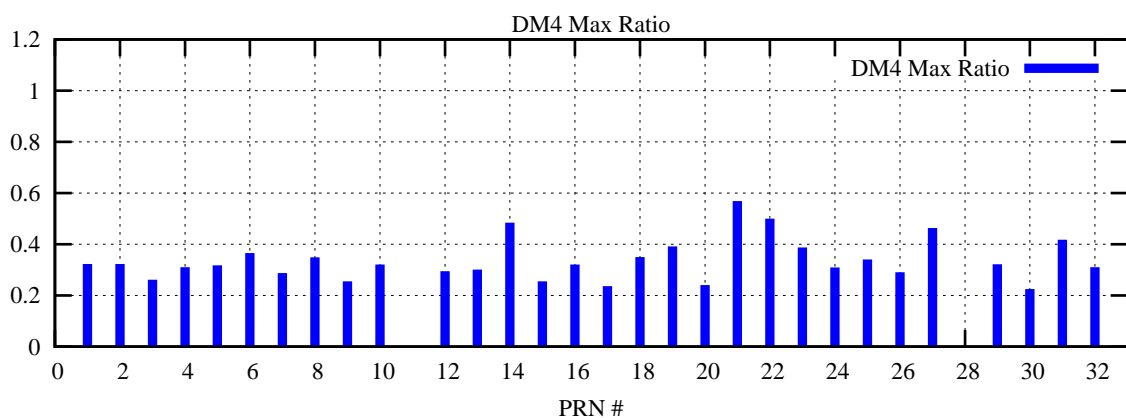

Ratio (PRN Bias/Threshold)

GpsWeek 2208 Day 3

Skinny (Type 0): PRN 8 22
Broad (Type 2): PRN 7 15 17 21 24