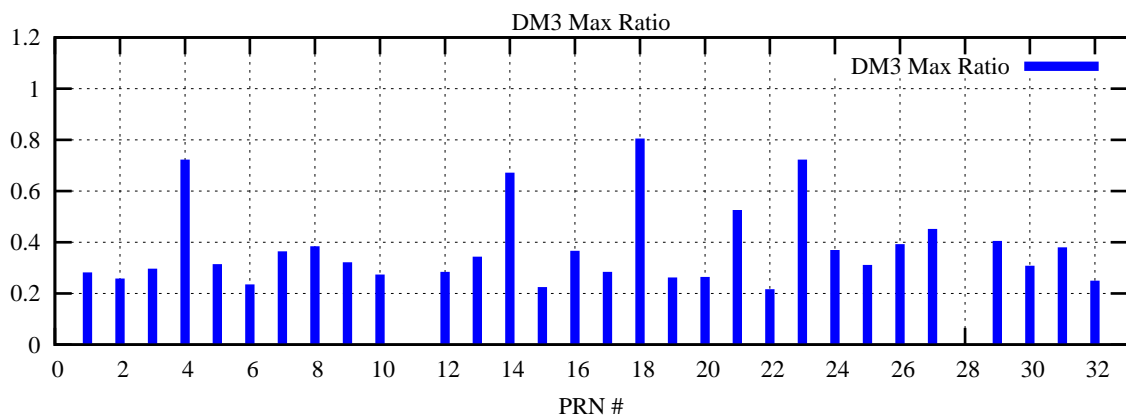

Ratio (PRN Bias/Threshold)

GpsWeek 2208 Day 3

Skinny (Type 0): PRN 8 22
Broad (Type 2): PRN 7 15 17 21 24