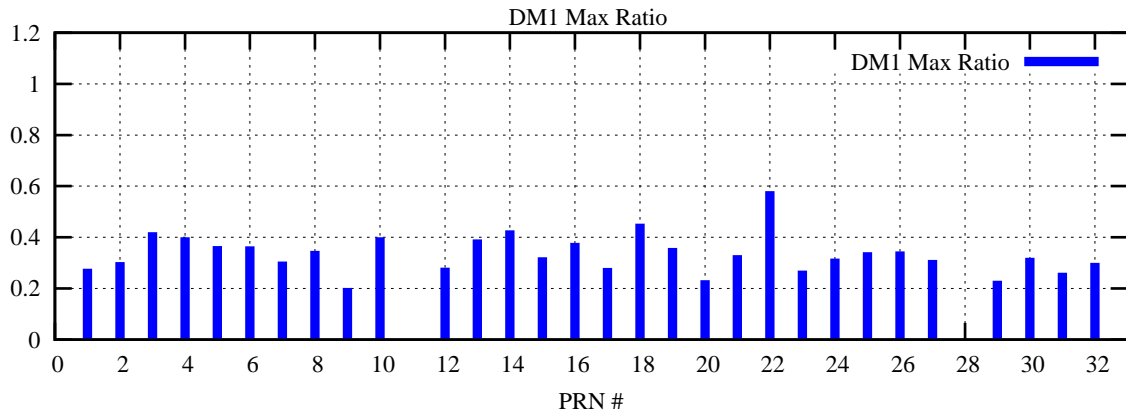

Ratio (PRN Bias/Threshold)

GpsWeek 2208 Day 3

Skinny (Type 0): PRN 8 22
Broad (Type 2): PRN 7 15 17 21 24