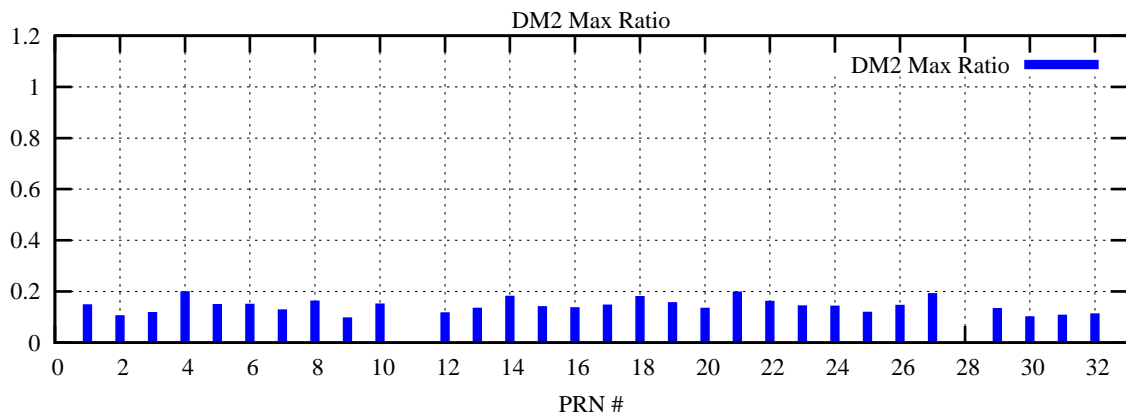

Ratio (PRN Bias/Threshold)

GpsWeek 2208 Day 3

Skinny (Type 0): PRN 8 22
Broad (Type 2): PRN 7 15 17 21 24