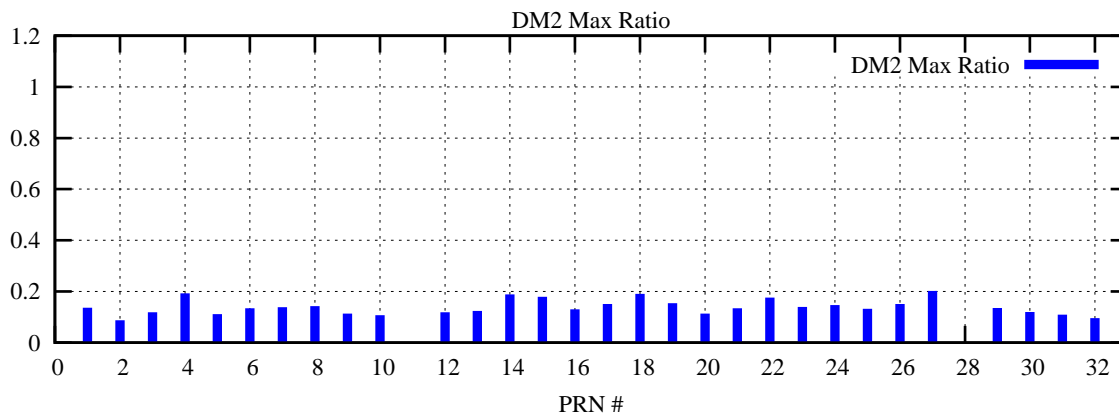

Ratio (PRN Bias/Threshold)

GpsWeek 2208 Day 5

Skinny (Type 0): PRN 8 22
Broad (Type 2): PRN 7 15 17 21 24