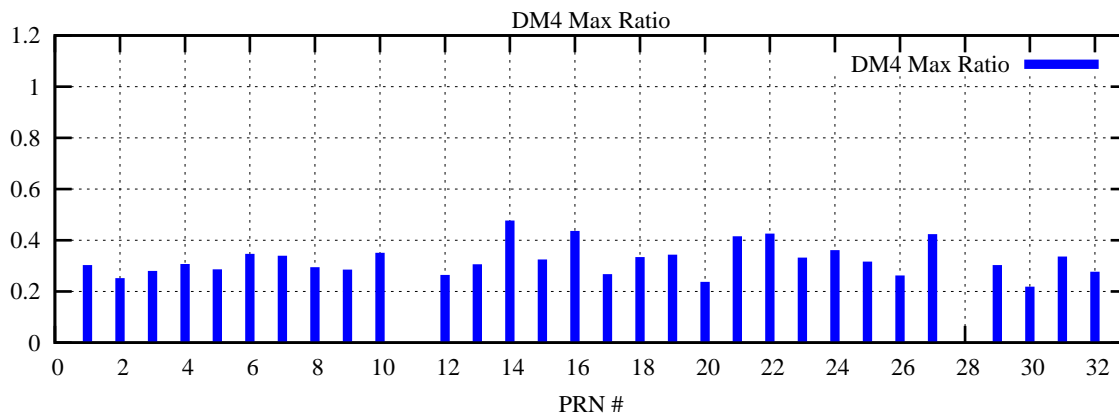

Ratio (PRN Bias/Threshold)

GpsWeek 2208 Day 5

Skinny (Type 0): PRN 8 22
Broad (Type 2): PRN 7 15 17 21 24