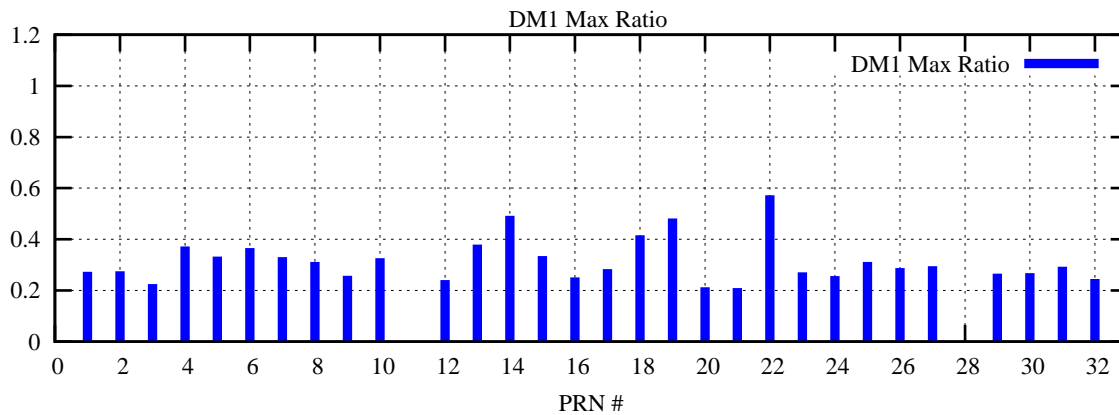

Ratio (PRN Bias/Threshold)

GpsWeek 2208 Day 5

Skinny (Type 0): PRN 8 22
Broad (Type 2): PRN 7 15 17 21 24