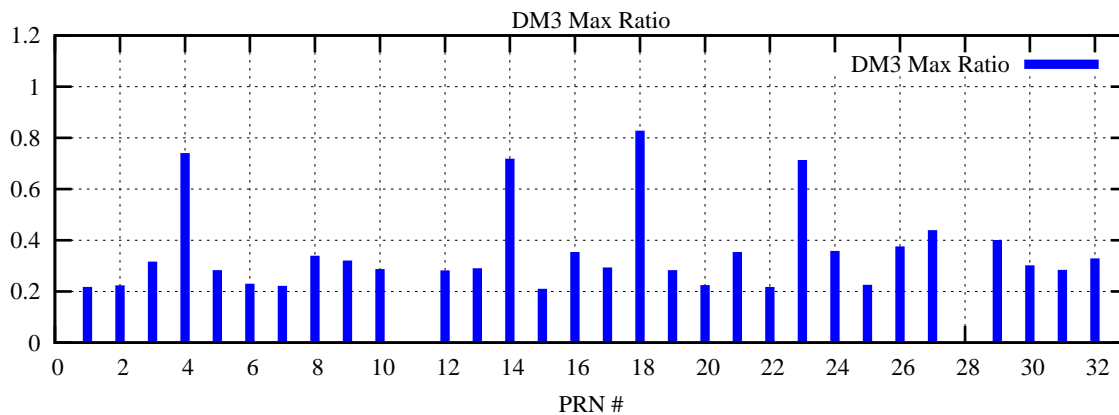

Ratio (PRN Bias/Threshold)

GpsWeek 2208 Day 5

Skinny (Type 0): PRN 8 22
Broad (Type 2): PRN 7 15 17 21 24