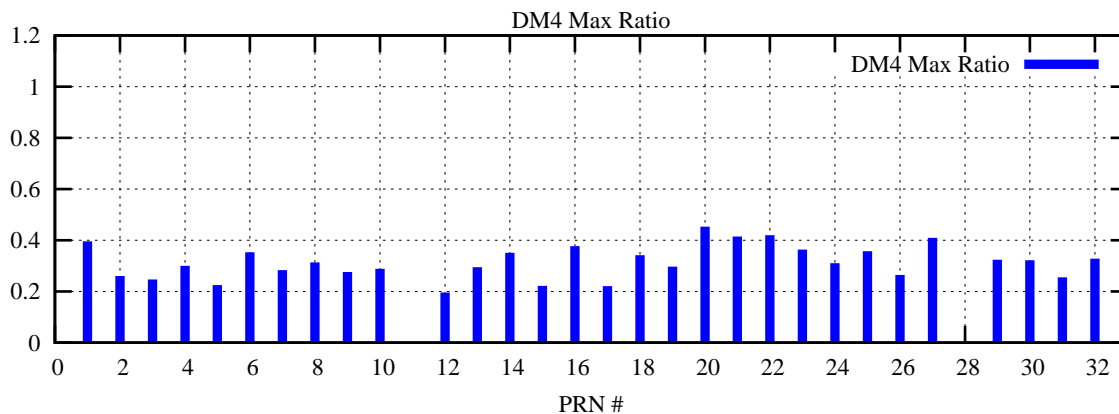

Ratio (PRN Bias/Threshold)

GpsWeek 2209 Day 2

Skinny (Type 0): PRN 8 22
Broad (Type 2): PRN 7 15 17 21 24