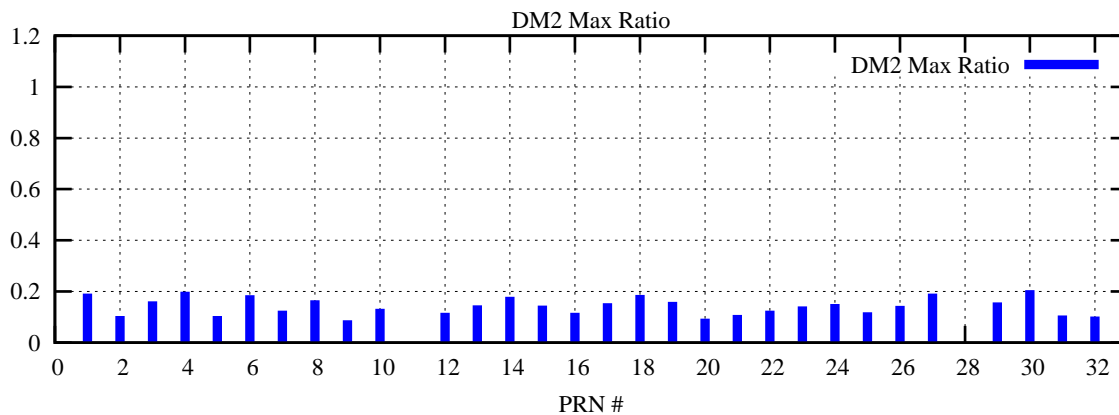

Ratio (PRN Bias/Threshold)

GpsWeek 2209 Day 2

Skinny (Type 0): PRN 8 22
Broad (Type 2): PRN 7 15 17 21 24