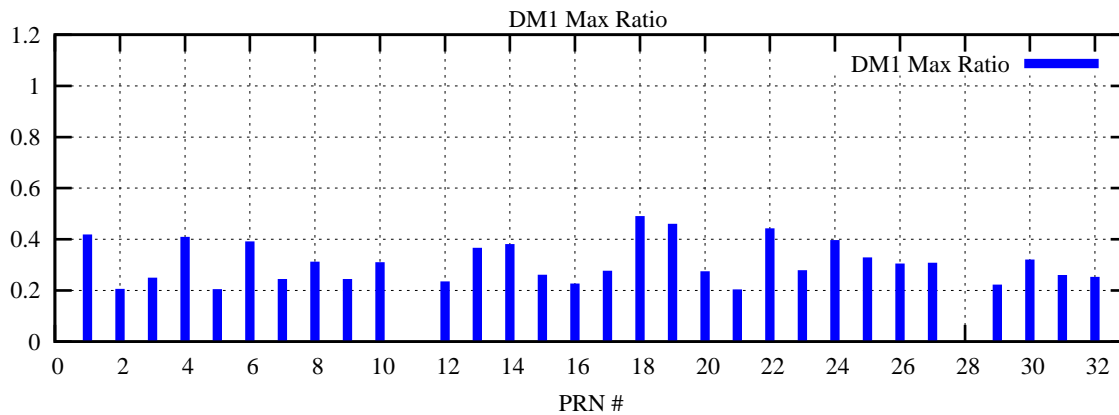

Ratio (PRN Bias/Threshold)

GpsWeek 2209 Day 2

Skinny (Type 0): PRN 8 22
Broad (Type 2): PRN 7 15 17 21 24