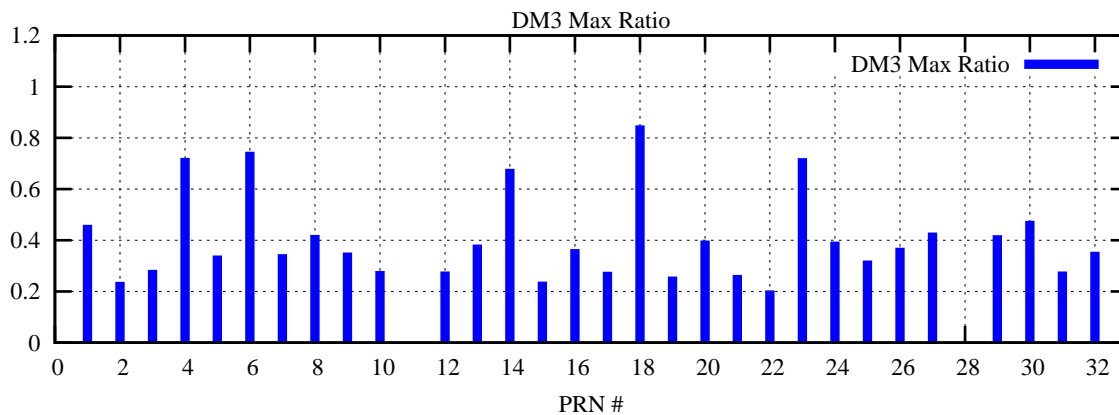

Ratio (PRN Bias/Threshold)

GpsWeek 2209 Day 2

Skinny (Type 0): PRN 8 22
Broad (Type 2): PRN 7 15 17 21 24