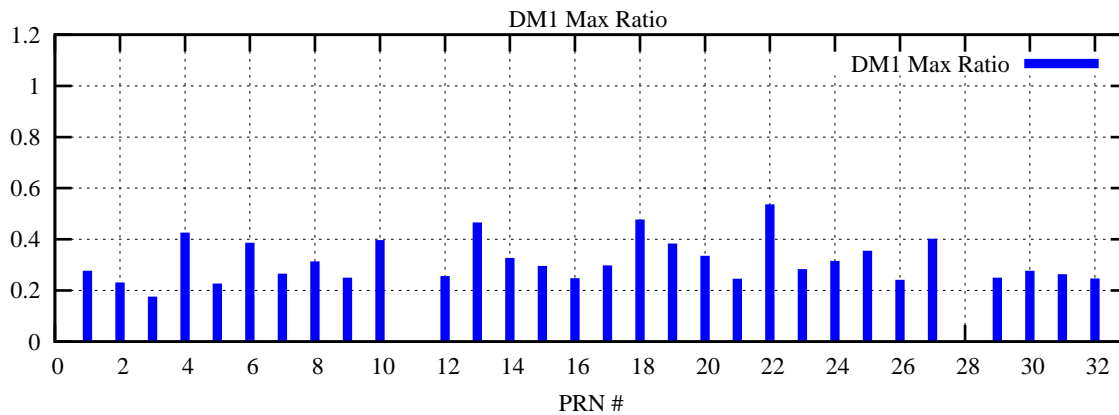

Ratio (PRN Bias/Threshold)

GpsWeek 2209 Day 3

Skinny (Type 0): PRN 8 22
Broad (Type 2): PRN 7 15 17 21 24