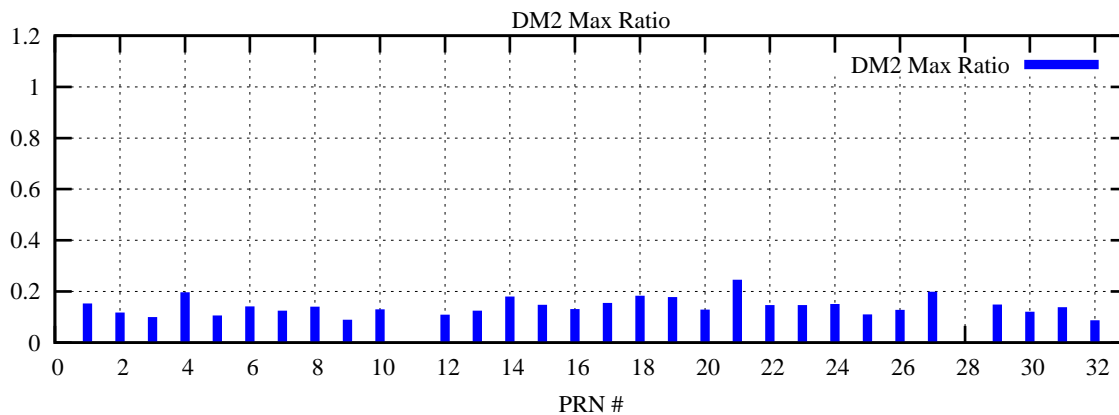

Ratio (PRN Bias/Threshold)

GpsWeek 2209 Day 3

Skinny (Type 0): PRN 8 22
Broad (Type 2): PRN 7 15 17 21 24