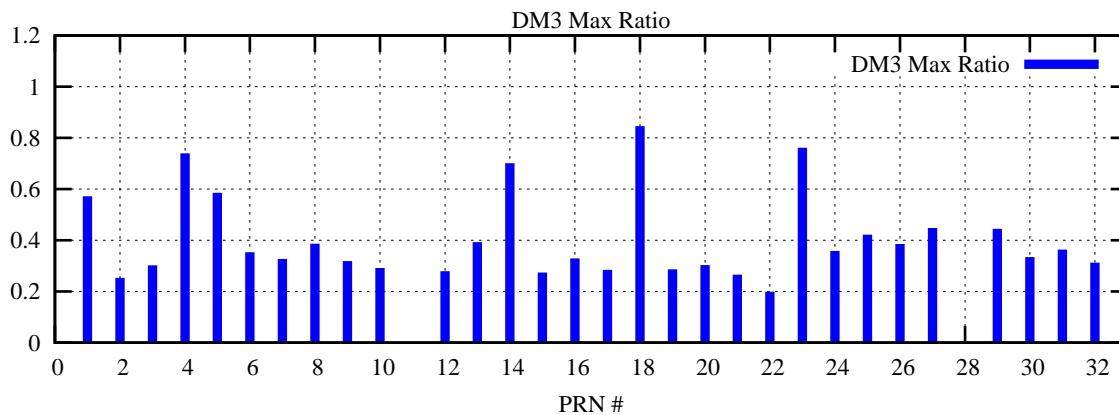

Ratio (PRN Bias/Threshold)

GpsWeek 2209 Day 3

Skinny (Type 0): PRN 8 22
Broad (Type 2): PRN 7 15 17 21 24