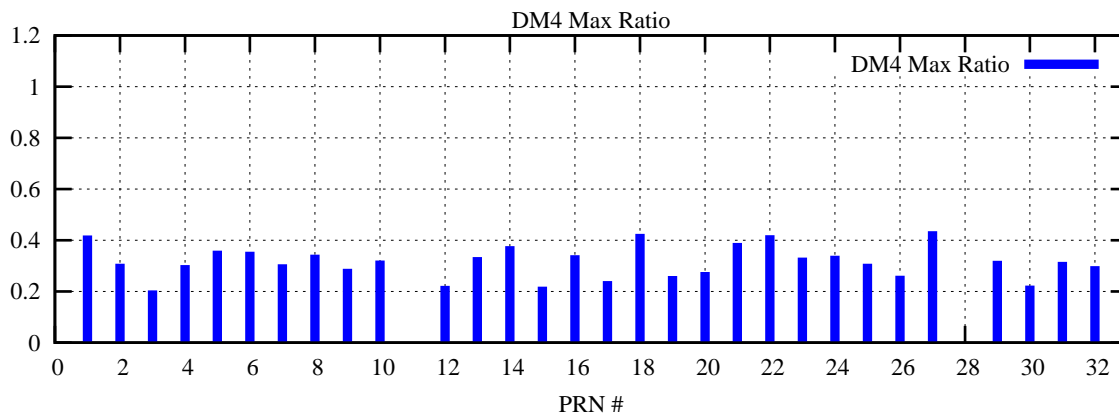

Ratio (PRN Bias/Threshold)

GpsWeek 2209 Day 3

Skinny (Type 0): PRN 8 22
Broad (Type 2): PRN 7 15 17 21 24