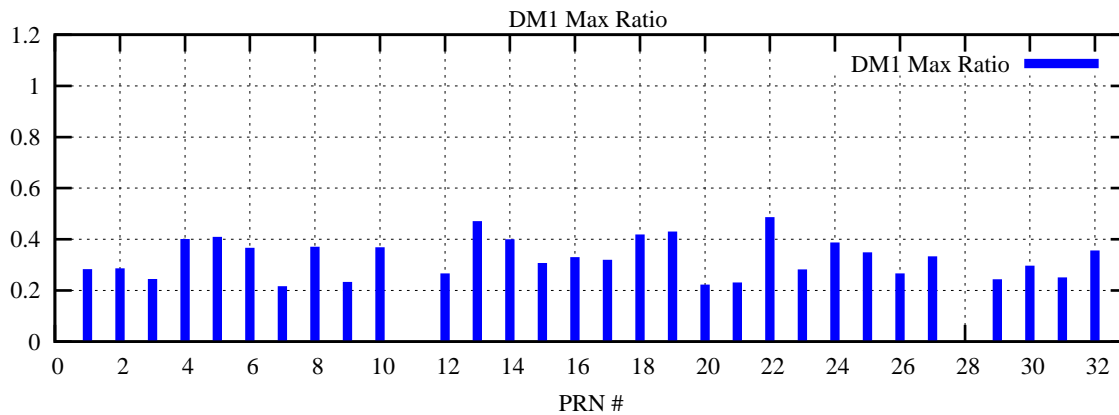

Ratio (PRN Bias/Threshold)

GpsWeek 2210 Day 1

Skinny (Type 0): PRN 8 22
Broad (Type 2): PRN 7 15 17 21 24