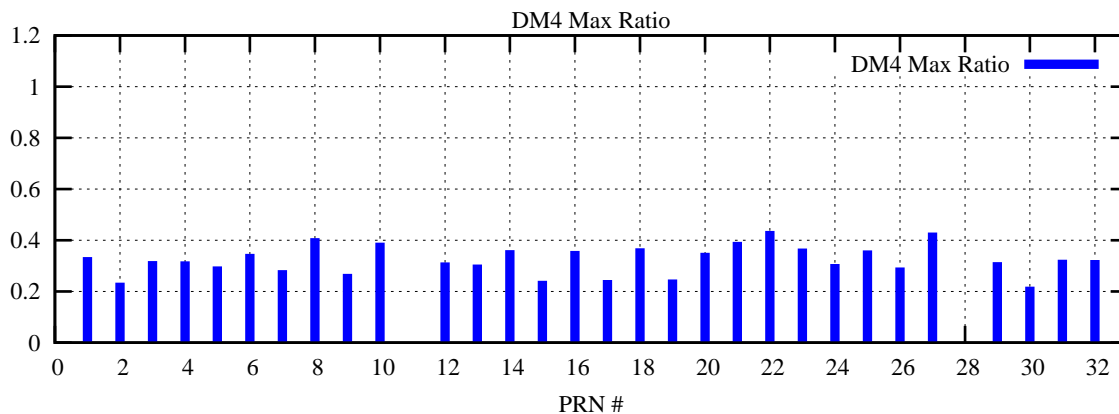

Ratio (PRN Bias/Threshold)

GpsWeek 2210 Day 1

Skinny (Type 0): PRN 8 22
Broad (Type 2): PRN 7 15 17 21 24