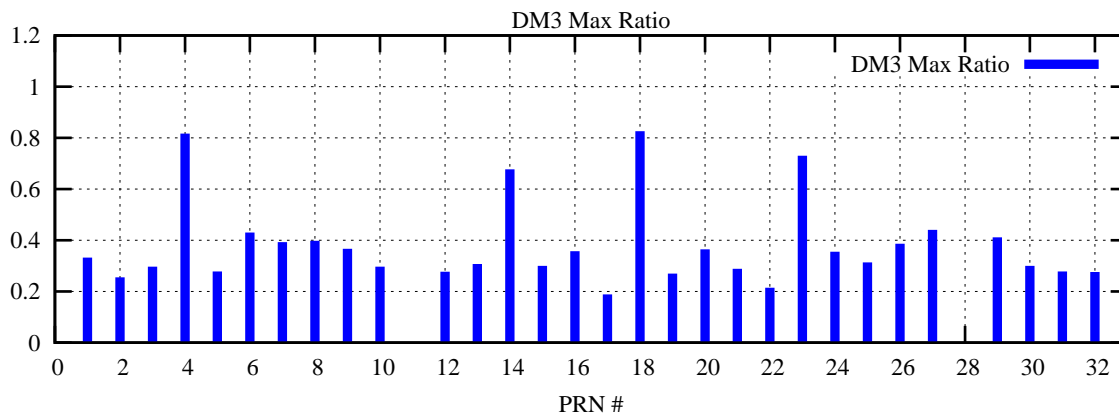

Ratio (PRN Bias/Threshold)

GpsWeek 2210 Day 1

Skinny (Type 0): PRN 8 22
Broad (Type 2): PRN 7 15 17 21 24