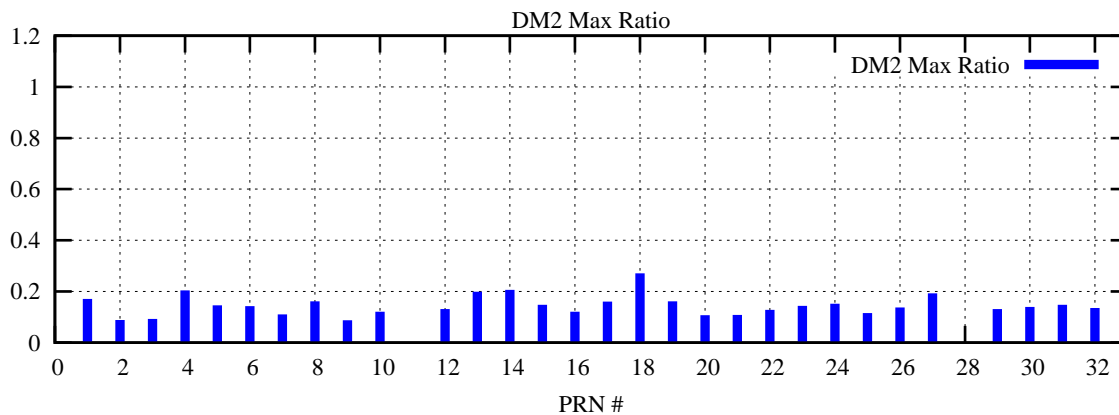

Ratio (PRN Bias/Threshold)

GpsWeek 2210 Day 1

Skinny (Type 0): PRN 8 22
Broad (Type 2): PRN 7 15 17 21 24