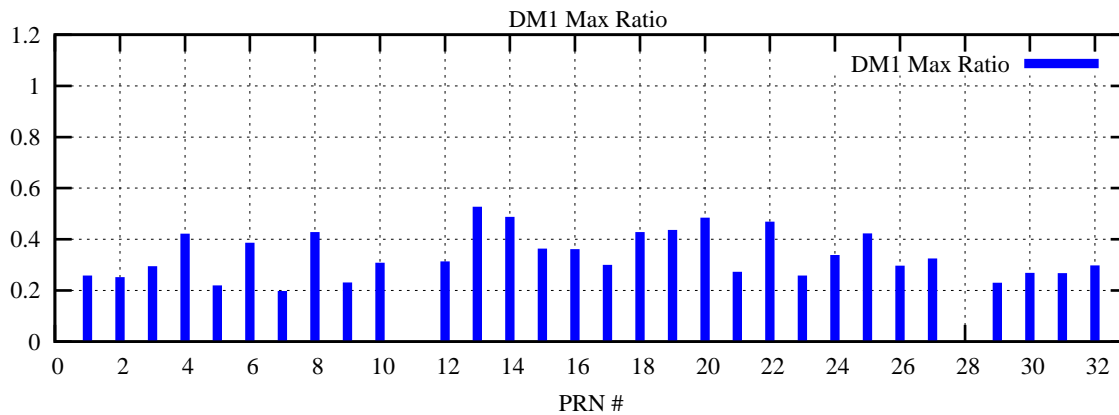

Ratio (PRN Bias/Threshold)

GpsWeek 2211 Day 0

Skinny (Type 0): PRN 8 22  
Broad (Type 2): PRN 7 15 17 21 24