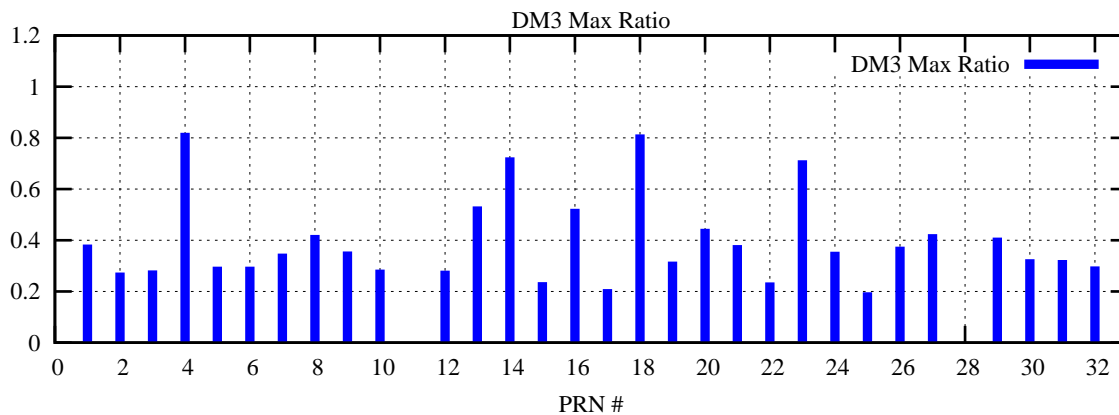

Ratio (PRN Bias/Threshold)

GpsWeek 2211 Day 0

Skinny (Type 0): PRN 8 22  
Broad (Type 2): PRN 7 15 17 21 24