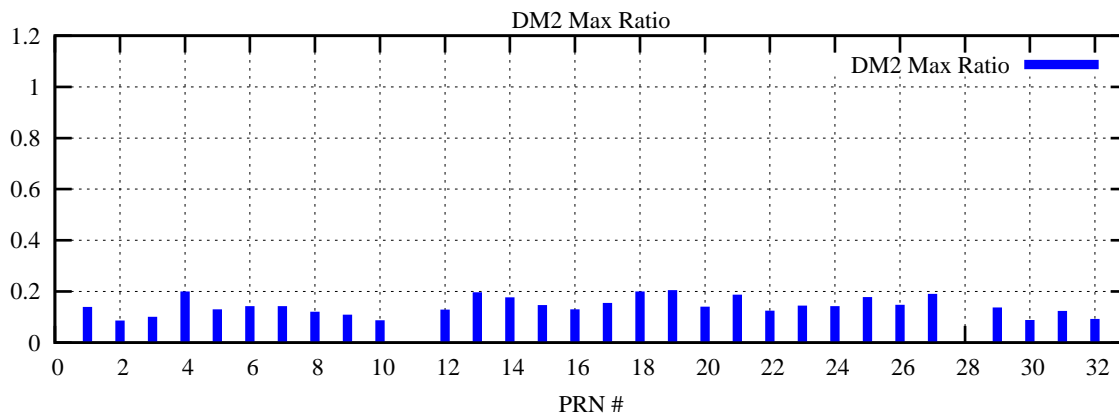

Ratio (PRN Bias/Threshold)

GpsWeek 2211 Day 0

Skinny (Type 0): PRN 8 22  
Broad (Type 2): PRN 7 15 17 21 24