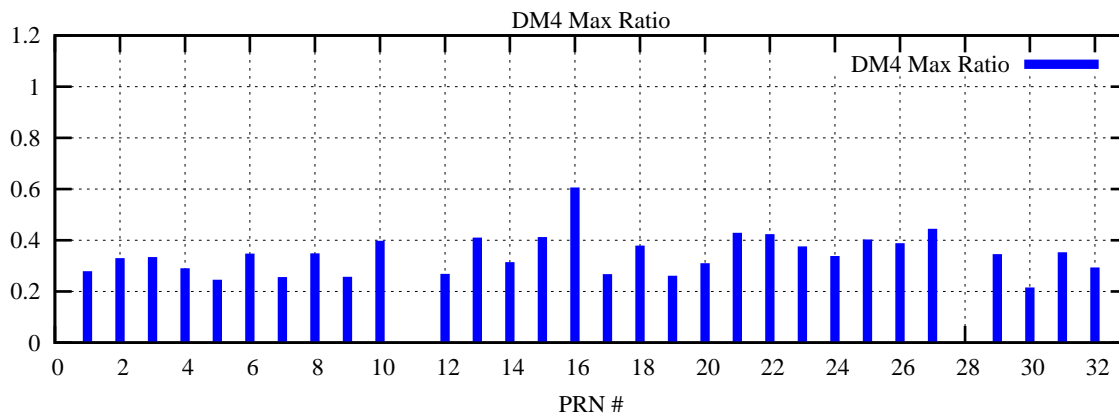

Ratio (PRN Bias/Threshold)

GpsWeek 2211 Day 0

Skinny (Type 0): PRN 8 22  
Broad (Type 2): PRN 7 15 17 21 24