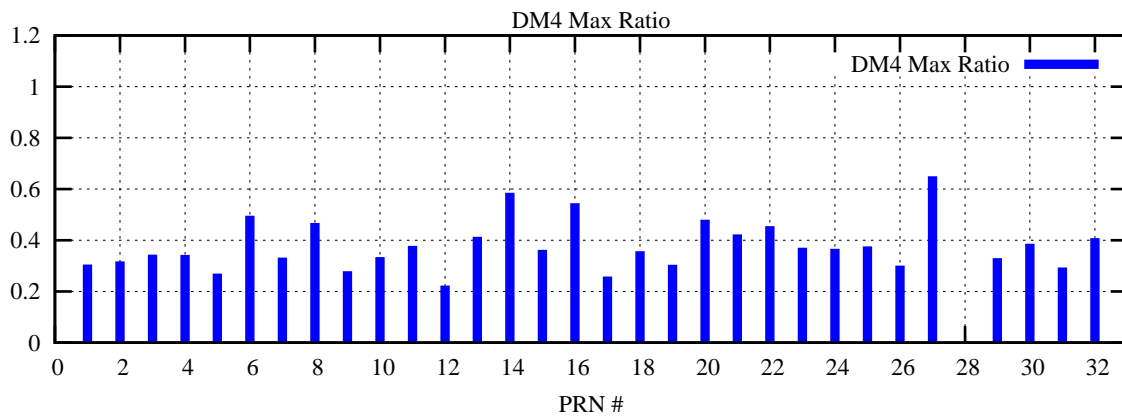

Ratio (PRN Bias/Threshold)

GpsWeek 2211 Day 4

Skinny (Type 0): PRN 8 22
Broad (Type 2): PRN 7 15 17 21 24