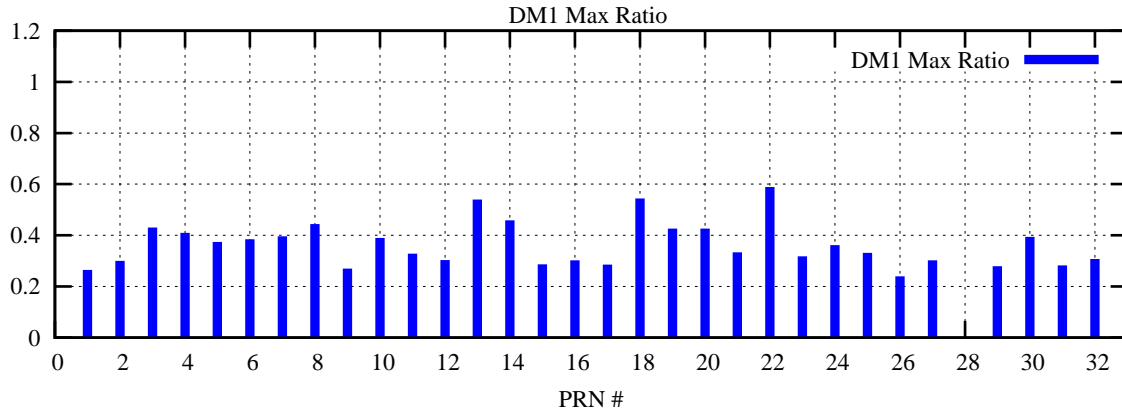

Ratio (PRN Bias/Threshold)

GpsWeek 2211 Day 4

Skinny (Type 0): PRN 8 22
Broad (Type 2): PRN 7 15 17 21 24