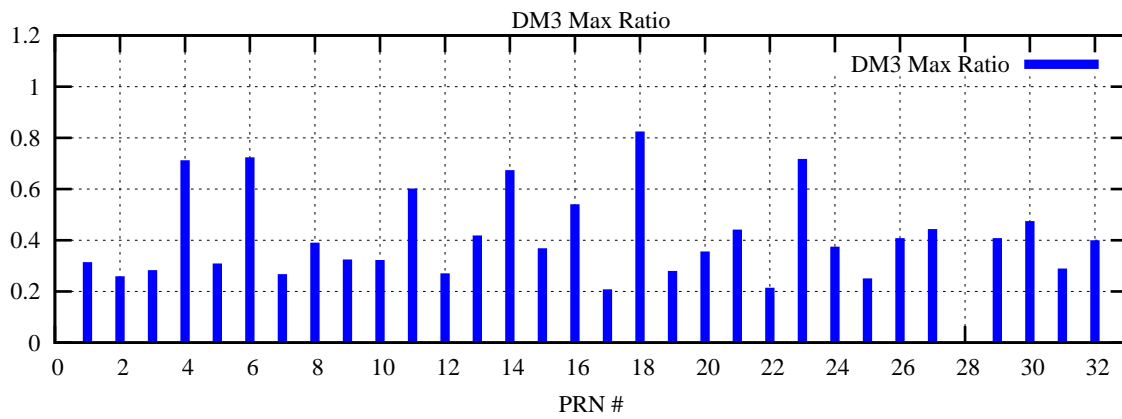

Ratio (PRN Bias/Threshold)

GpsWeek 2211 Day 4

Skinny (Type 0): PRN 8 22
Broad (Type 2): PRN 7 15 17 21 24