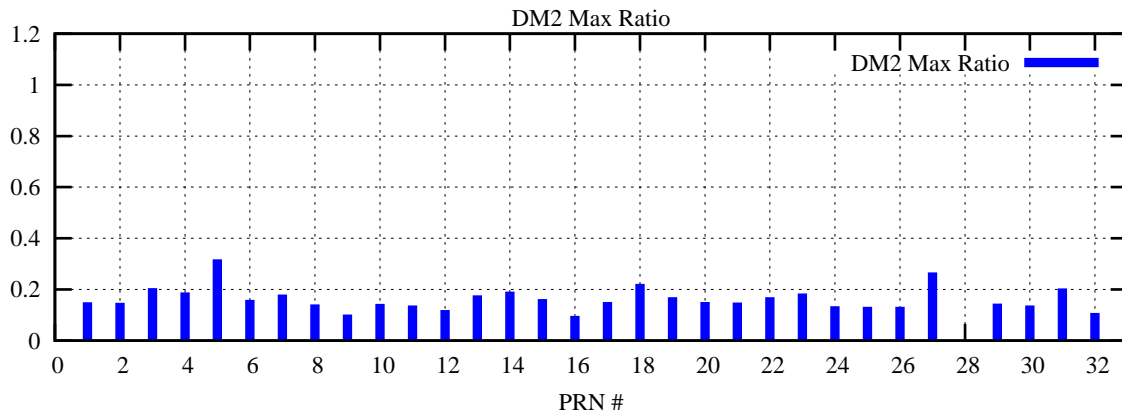

Ratio (PRN Bias/Threshold)

GpsWeek 2211 Day 4

Skinny (Type 0): PRN 8 22
Broad (Type 2): PRN 7 15 17 21 24