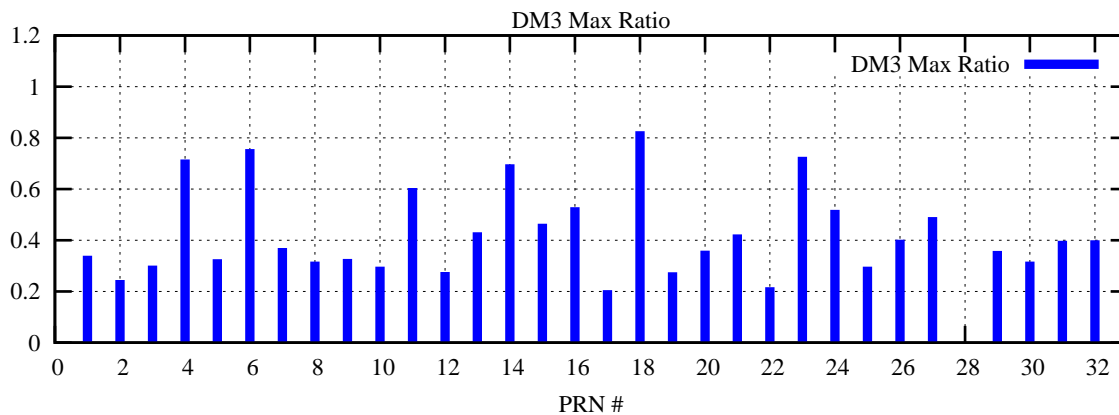

Ratio (PRN Bias/Threshold)

GpsWeek 2211 Day 5

Skinny (Type 0): PRN 8 22  
Broad (Type 2): PRN 7 15 17 21 24