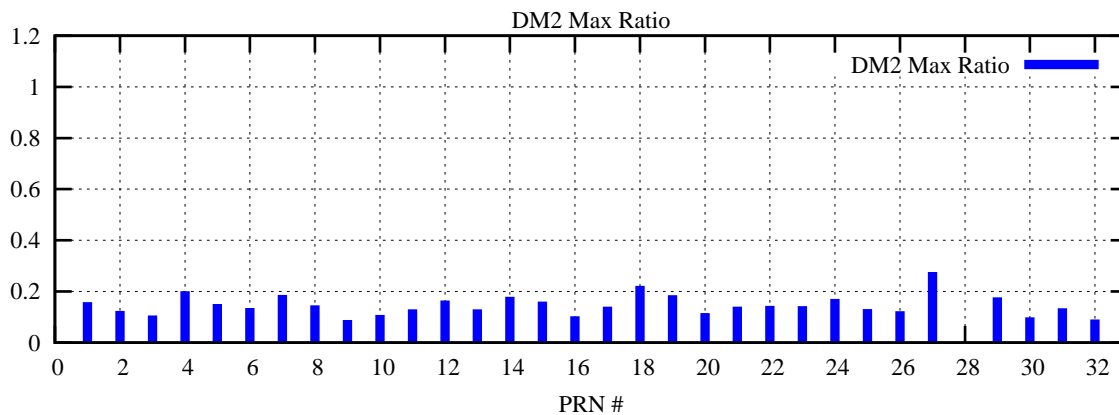

Ratio (PRN Bias/Threshold)

GpsWeek 2211 Day 5

Skinny (Type 0): PRN 8 22  
Broad (Type 2): PRN 7 15 17 21 24