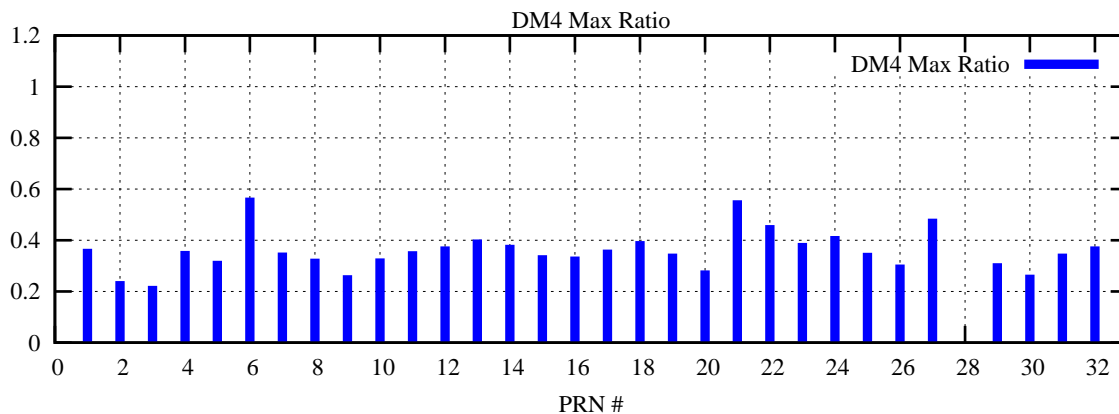

Ratio (PRN Bias/Threshold)

GpsWeek 2211 Day 5

Skinny (Type 0): PRN 8 22  
Broad (Type 2): PRN 7 15 17 21 24