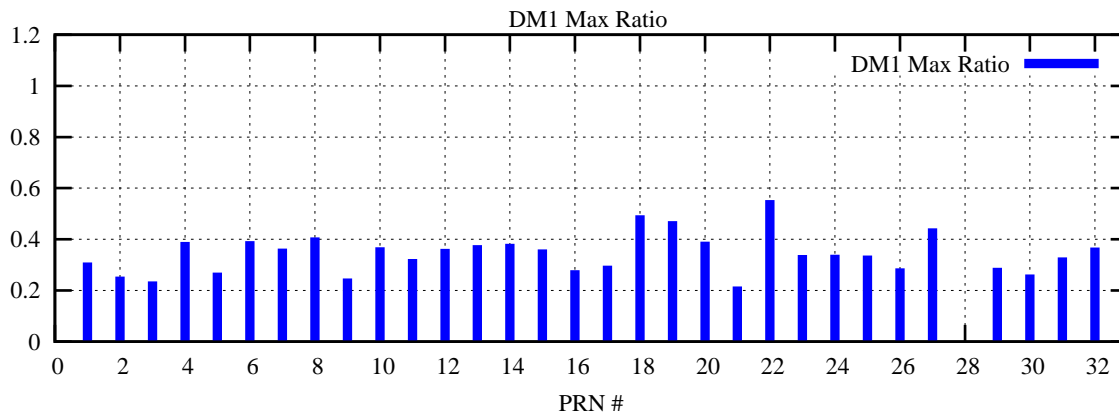

Ratio (PRN Bias/Threshold)

GpsWeek 2211 Day 5

Skinny (Type 0): PRN 8 22  
Broad (Type 2): PRN 7 15 17 21 24