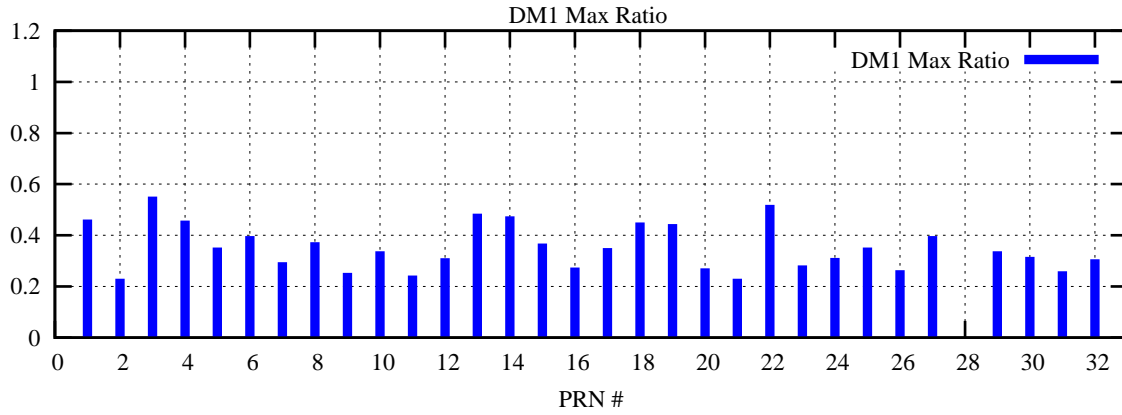

Ratio (PRN Bias/Threshold)

GpsWeek 2212 Day 0

Skinny (Type 0): PRN 8 22
Broad (Type 2): PRN 7 15 17 21 24