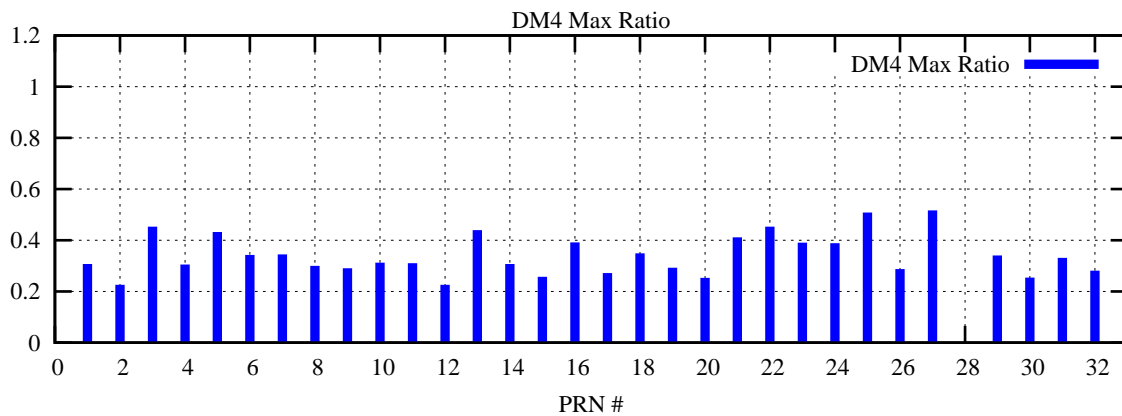

Ratio (PRN Bias/Threshold)

GpsWeek 2212 Day 0

Skinny (Type 0): PRN 8 22
Broad (Type 2): PRN 7 15 17 21 24