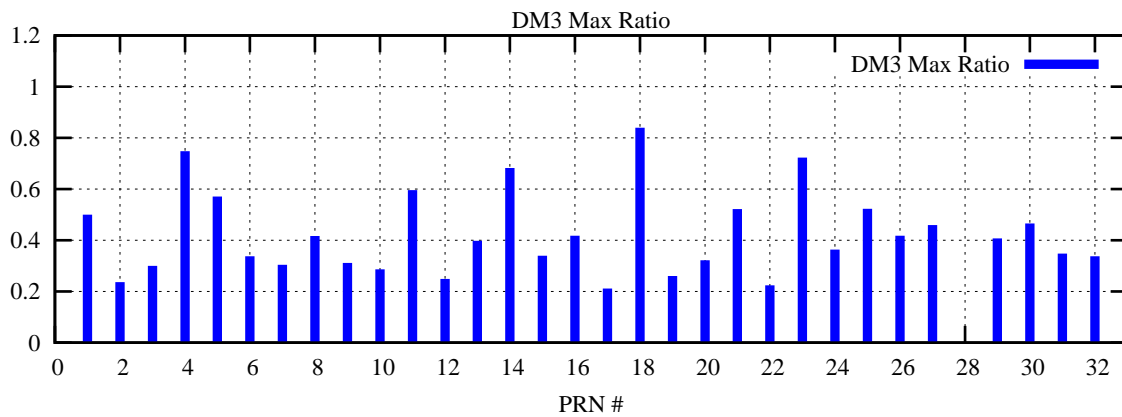

Ratio (PRN Bias/Threshold)

GpsWeek 2212 Day 0

Skinny (Type 0): PRN 8 22
Broad (Type 2): PRN 7 15 17 21 24