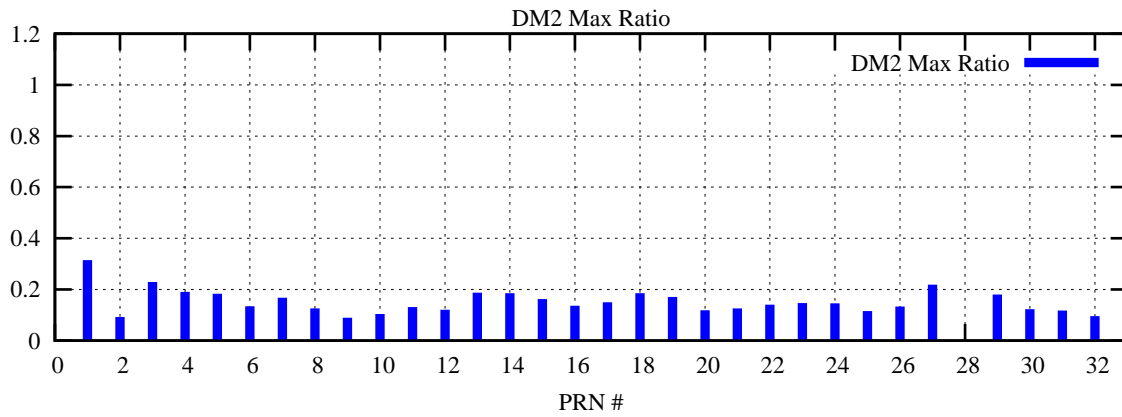

Ratio (PRN Bias/Threshold)

GpsWeek 2212 Day 0

Skinny (Type 0): PRN 8 22
Broad (Type 2): PRN 7 15 17 21 24