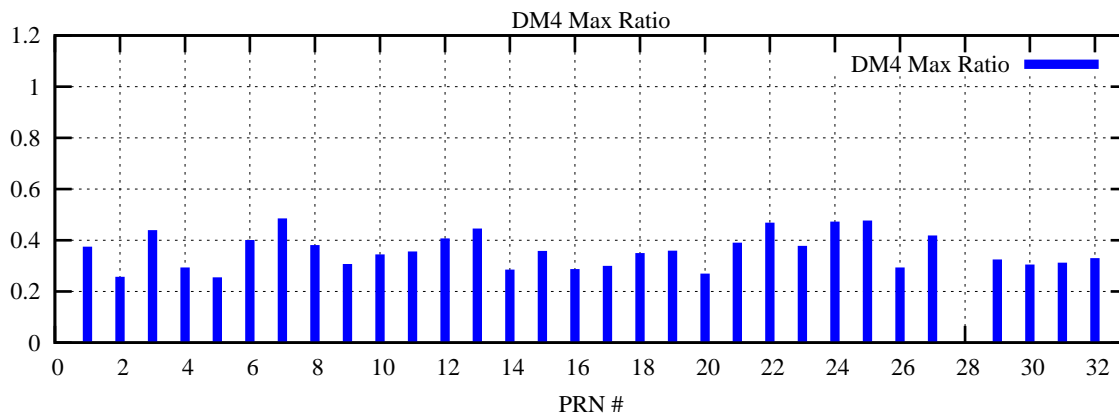

Ratio (PRN Bias/Threshold)

GpsWeek 2212 Day 2

Skinny (Type 0): PRN 8 22
Broad (Type 2): PRN 7 15 17 21 24