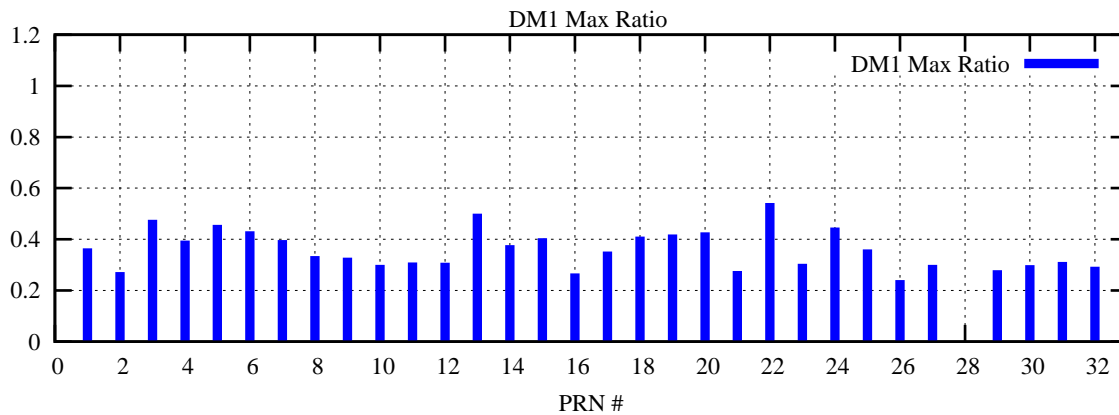

Ratio (PRN Bias/Threshold)

GpsWeek 2212 Day 2

Skinny (Type 0): PRN 8 22
Broad (Type 2): PRN 7 15 17 21 24