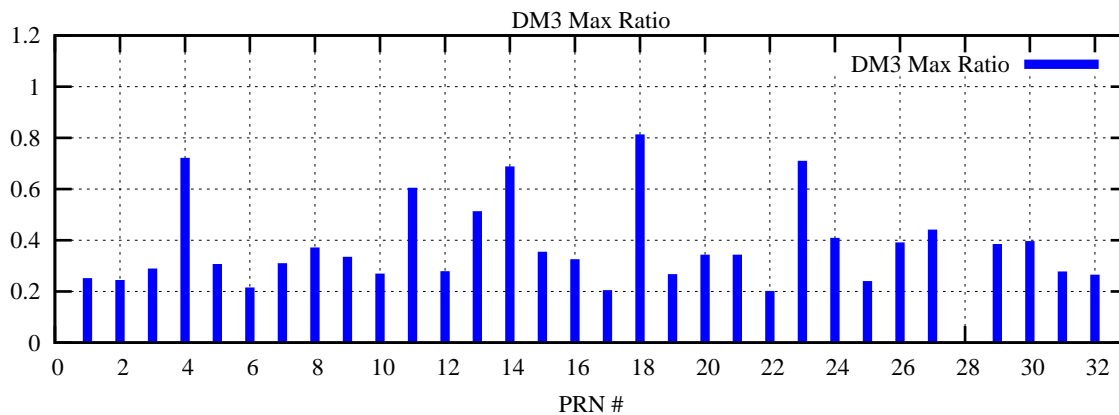

Ratio (PRN Bias/Threshold)

GpsWeek 2212 Day 2

Skinny (Type 0): PRN 8 22
Broad (Type 2): PRN 7 15 17 21 24