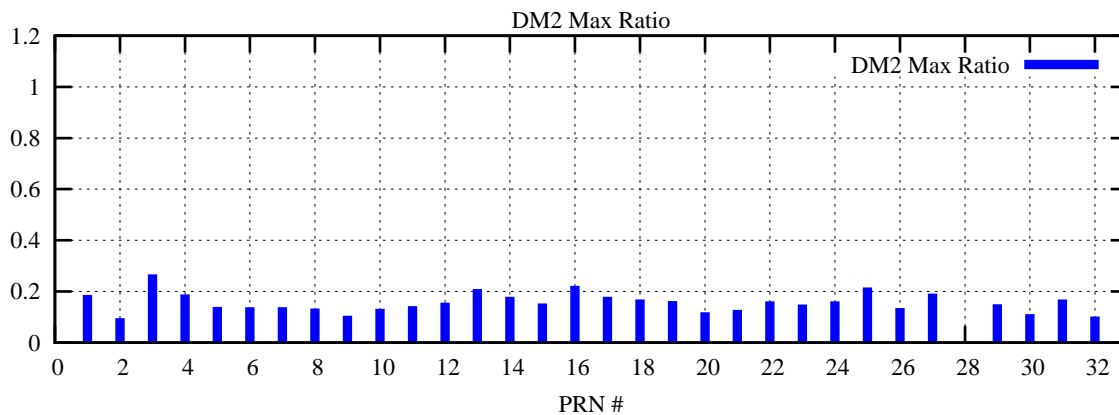

Ratio (PRN Bias/Threshold)

GpsWeek 2212 Day 2

Skinny (Type 0): PRN 8 22
Broad (Type 2): PRN 7 15 17 21 24