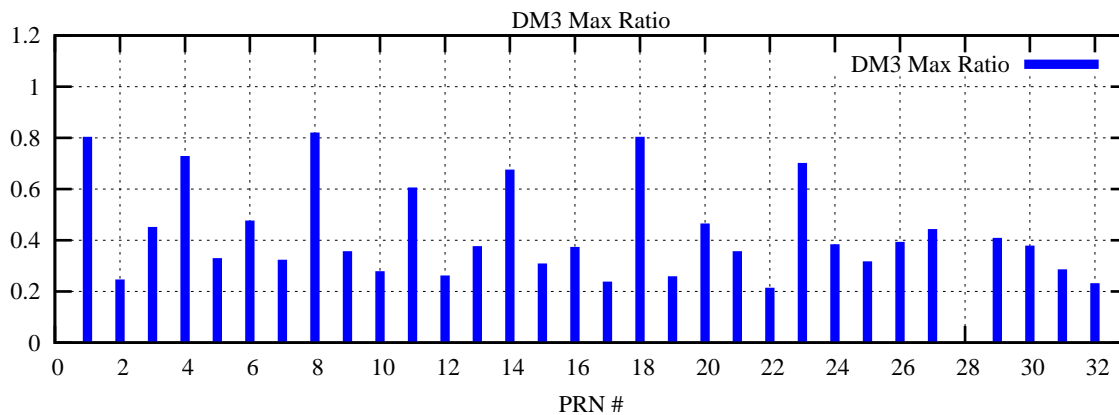

Ratio (PRN Bias/Threshold)

GpsWeek 2212 Day 3

Skinny (Type 0): PRN 8 22
Broad (Type 2): PRN 7 15 17 21 24