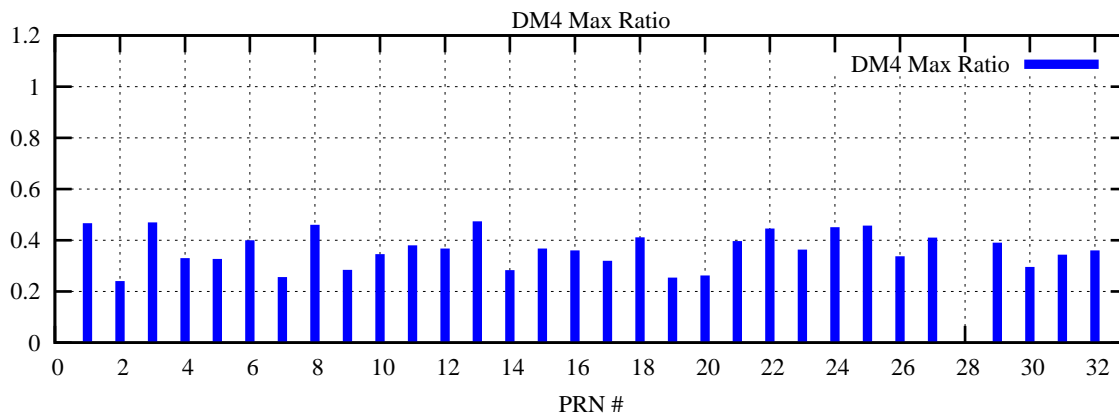

Ratio (PRN Bias/Threshold)

GpsWeek 2212 Day 3

Skinny (Type 0): PRN 8 22
Broad (Type 2): PRN 7 15 17 21 24