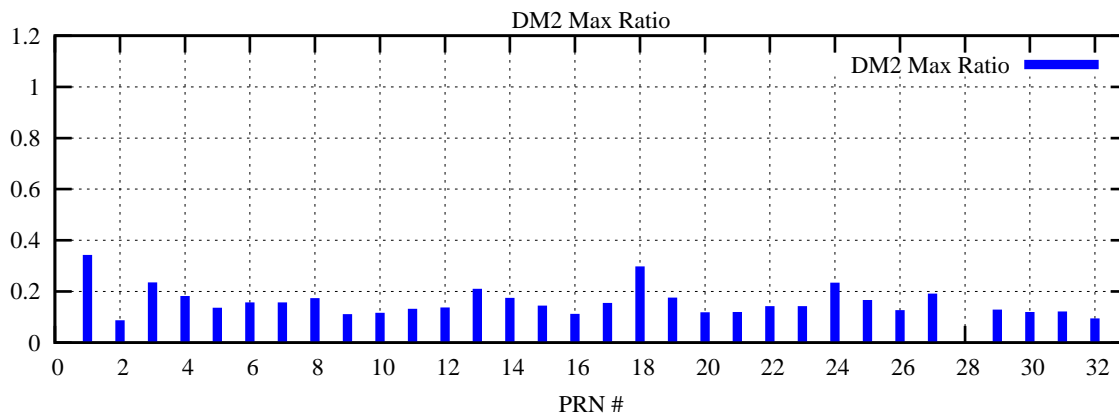

Ratio (PRN Bias/Threshold)

GpsWeek 2212 Day 3

Skinny (Type 0): PRN 8 22
Broad (Type 2): PRN 7 15 17 21 24