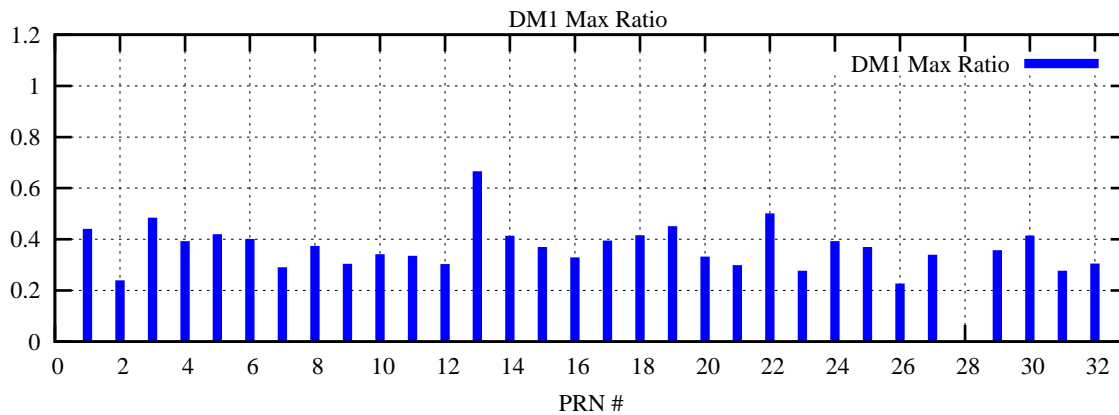

Ratio (PRN Bias/Threshold)

GpsWeek 2212 Day 3

Skinny (Type 0): PRN 8 22
Broad (Type 2): PRN 7 15 17 21 24