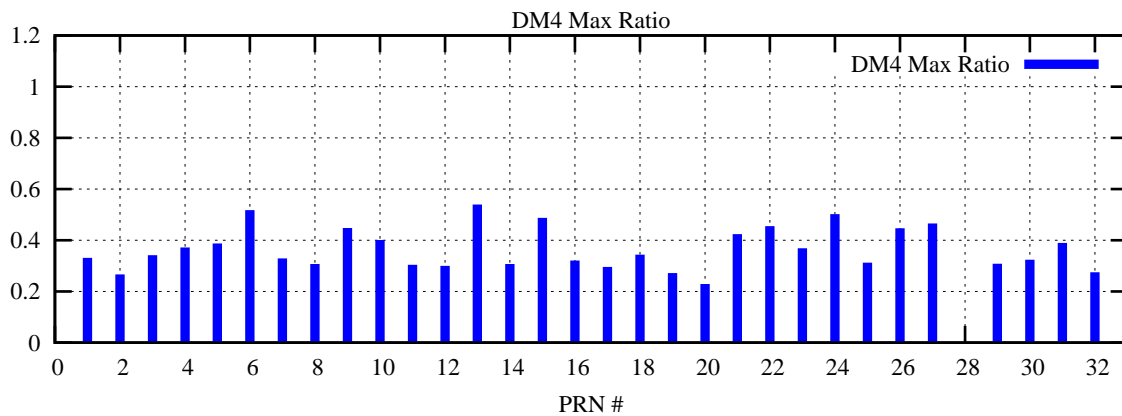

Ratio (PRN Bias/Threshold)

GpsWeek 2213 Day 3

Skinny (Type 0): PRN 8 22  
Broad (Type 2): PRN 7 15 17 21 24