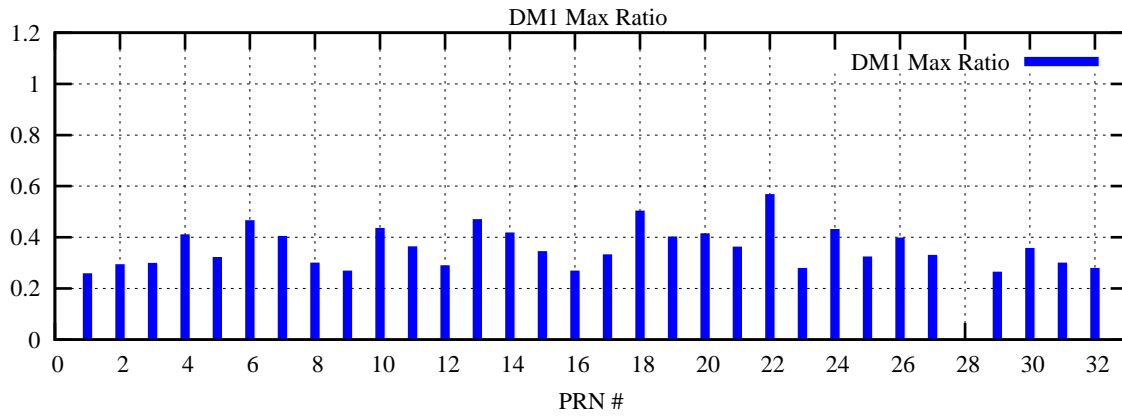

Ratio (PRN Bias/Threshold)

GpsWeek 2213 Day 3

Skinny (Type 0): PRN 8 22  
Broad (Type 2): PRN 7 15 17 21 24