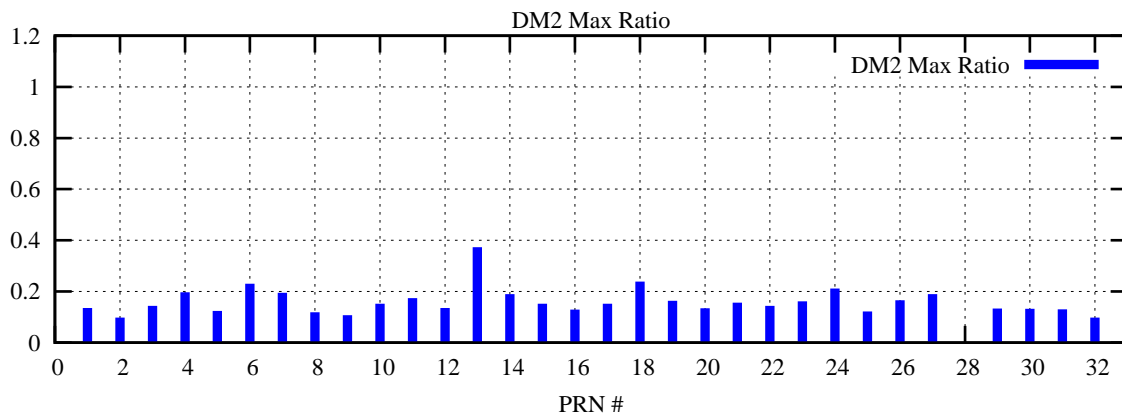

Ratio (PRN Bias/Threshold)

GpsWeek 2213 Day 3

Skinny (Type 0): PRN 8 22  
Broad (Type 2): PRN 7 15 17 21 24