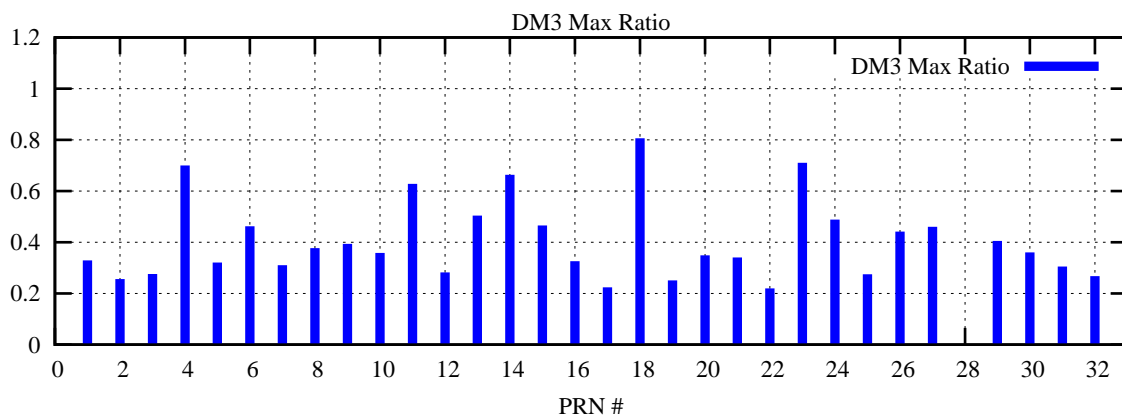

Ratio (PRN Bias/Threshold)

GpsWeek 2213 Day 3

Skinny (Type 0): PRN 8 22  
Broad (Type 2): PRN 7 15 17 21 24