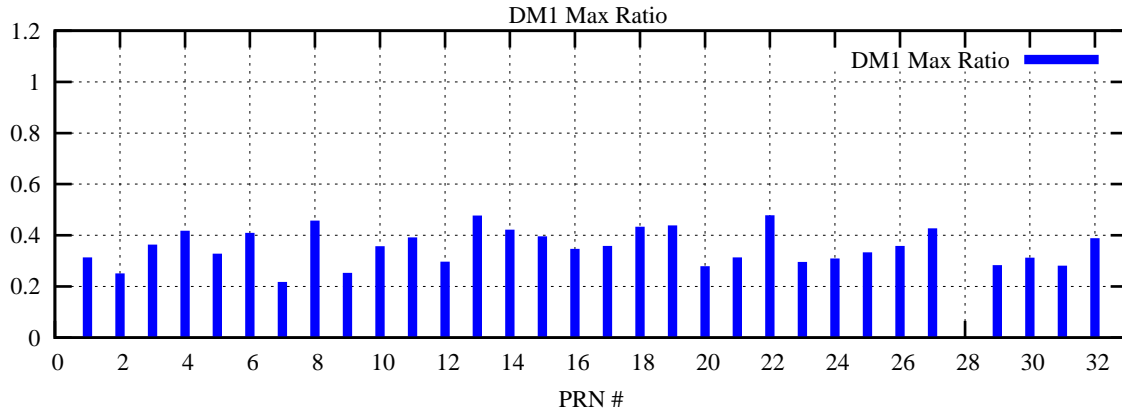

Ratio (PRN Bias/Threshold)

GpsWeek 2213 Day 4

Skinny (Type 0): PRN 8 22
Broad (Type 2): PRN 7 15 17 21 24