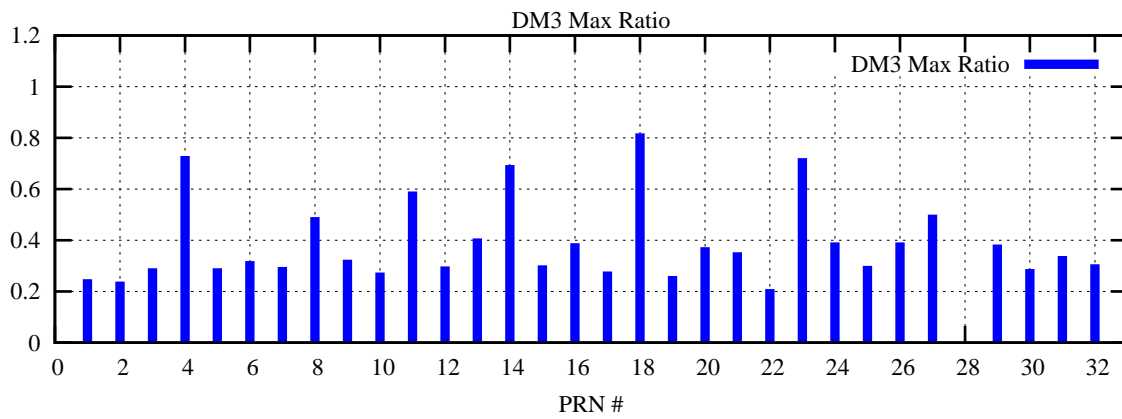

Ratio (PRN Bias/Threshold)

GpsWeek 2213 Day 4

Skinny (Type 0): PRN 8 22
Broad (Type 2): PRN 7 15 17 21 24