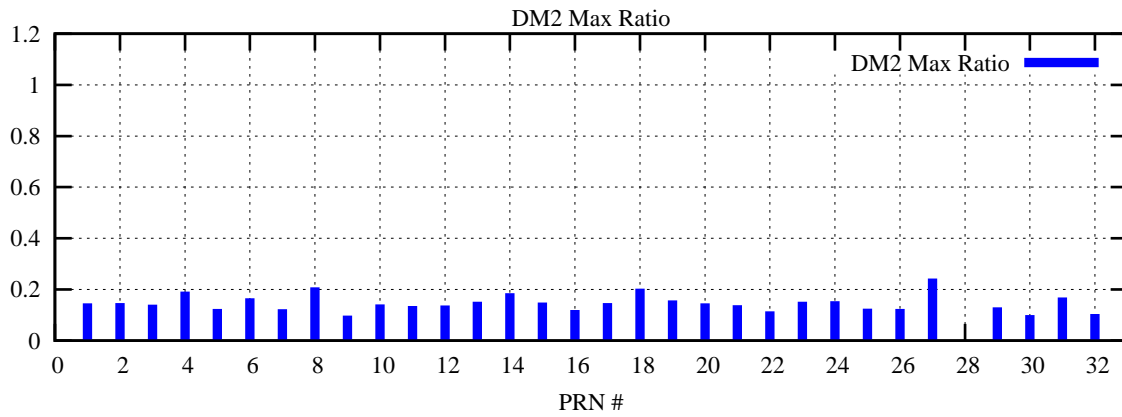

Ratio (PRN Bias/Threshold)

GpsWeek 2213 Day 4

Skinny (Type 0): PRN 8 22
Broad (Type 2): PRN 7 15 17 21 24