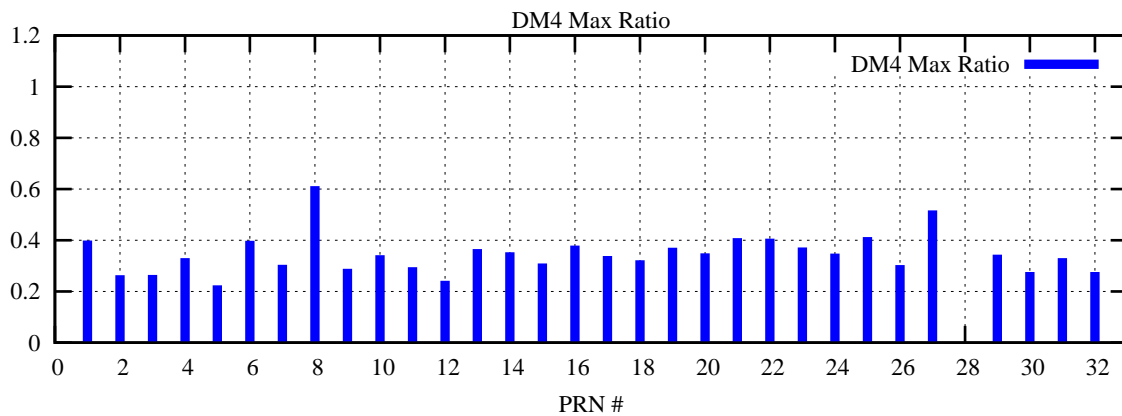

Ratio (PRN Bias/Threshold)

GpsWeek 2213 Day 4

Skinny (Type 0): PRN 8 22
Broad (Type 2): PRN 7 15 17 21 24