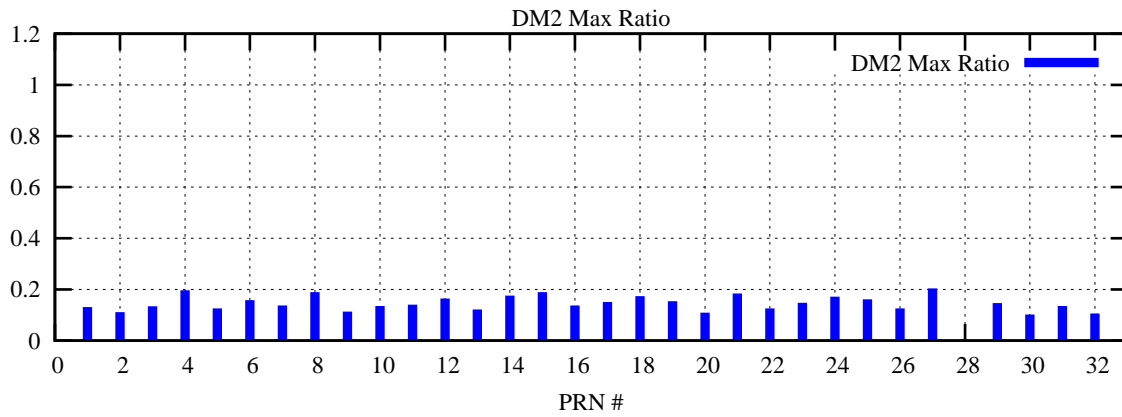

Ratio (PRN Bias/Threshold)

GpsWeek 2213 Day 6

Skinny (Type 0): PRN 8 22
Broad (Type 2): PRN 7 15 17 21 24