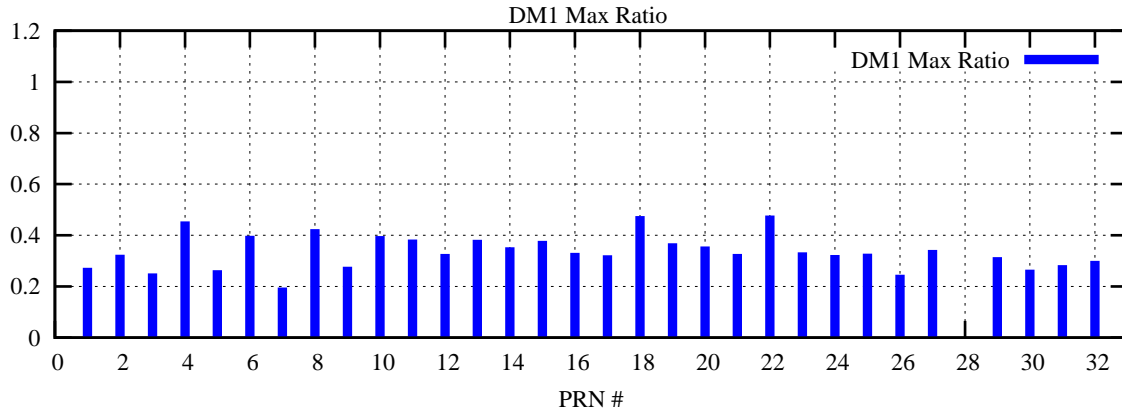

Ratio (PRN Bias/Threshold)

GpsWeek 2213 Day 6

Skinny (Type 0): PRN 8 22
Broad (Type 2): PRN 7 15 17 21 24