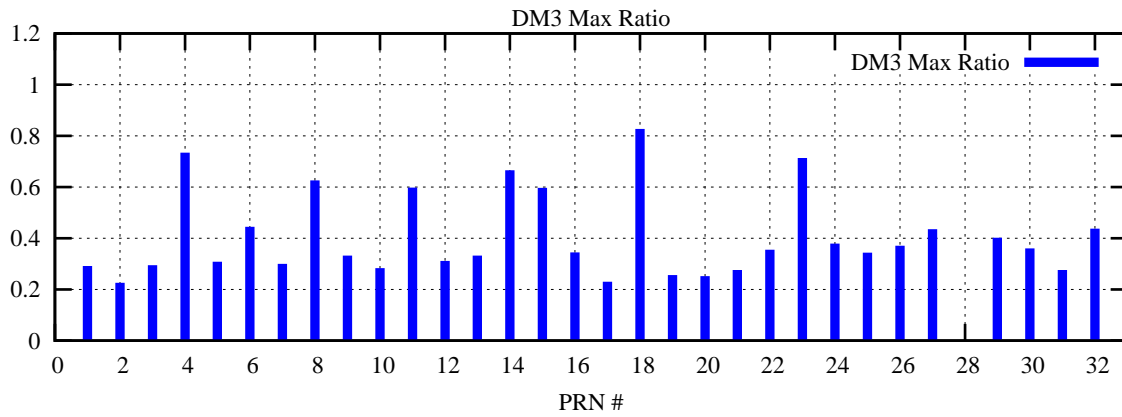

Ratio (PRN Bias/Threshold)

GpsWeek 2213 Day 6

Skinny (Type 0): PRN 8 22
Broad (Type 2): PRN 7 15 17 21 24