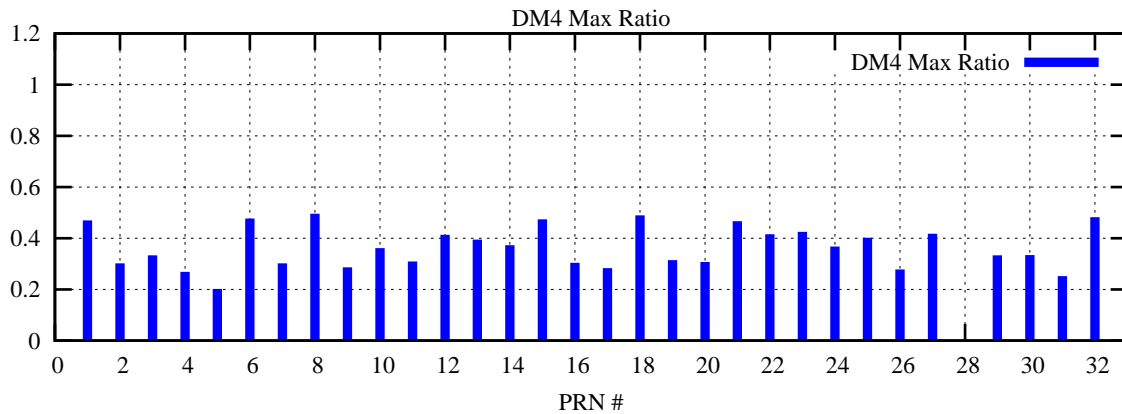

Ratio (PRN Bias/Threshold)

GpsWeek 2213 Day 6

Skinny (Type 0): PRN 8 22
Broad (Type 2): PRN 7 15 17 21 24