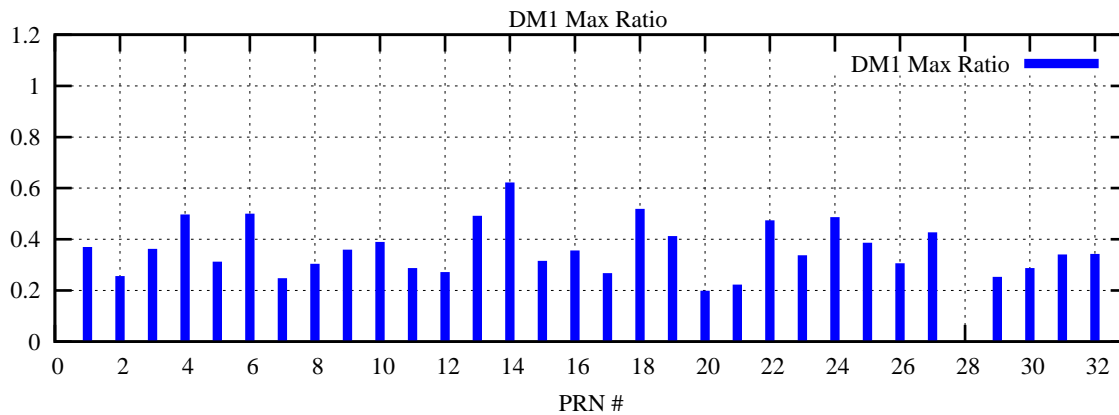

Ratio (PRN Bias/Threshold)

GpsWeek 2214 Day 3

Skinny (Type 0): PRN 8 22
Broad (Type 2): PRN 7 15 17 21 24