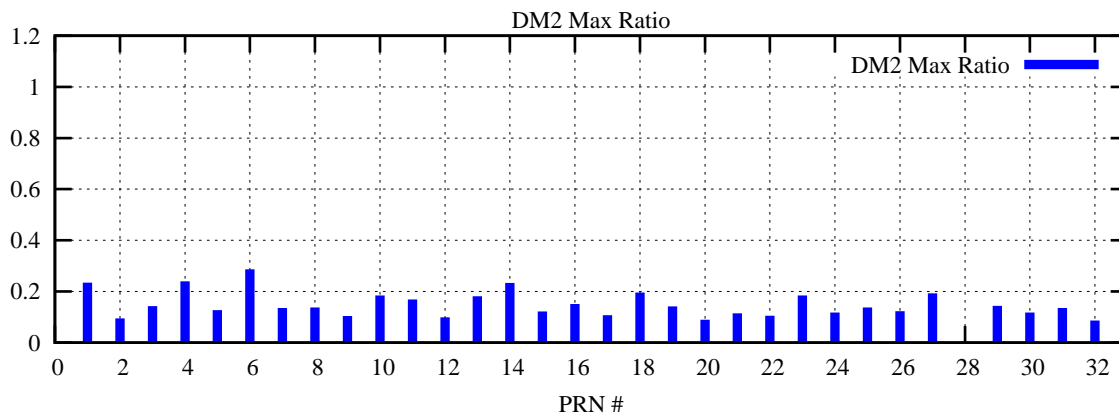

Ratio (PRN Bias/Threshold)

GpsWeek 2214 Day 3

Skinny (Type 0): PRN 8 22
Broad (Type 2): PRN 7 15 17 21 24