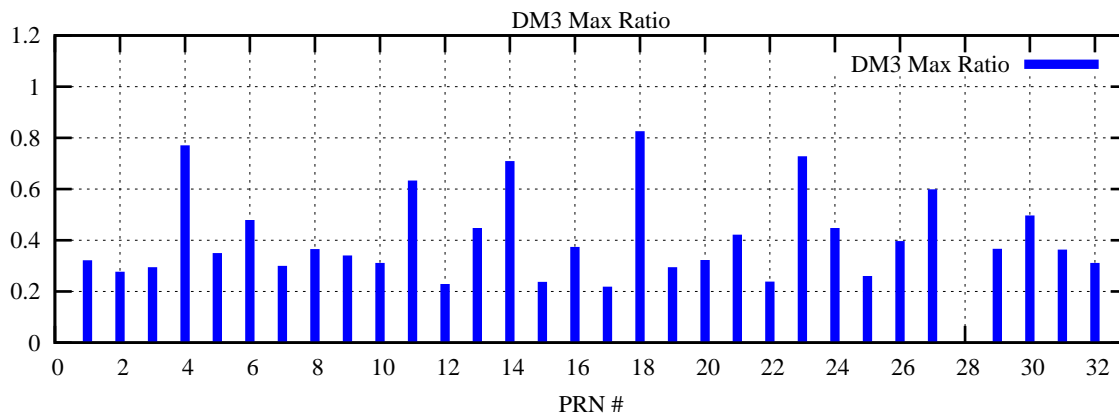

Ratio (PRN Bias/Threshold)

GpsWeek 2214 Day 3

Skinny (Type 0): PRN 8 22
Broad (Type 2): PRN 7 15 17 21 24