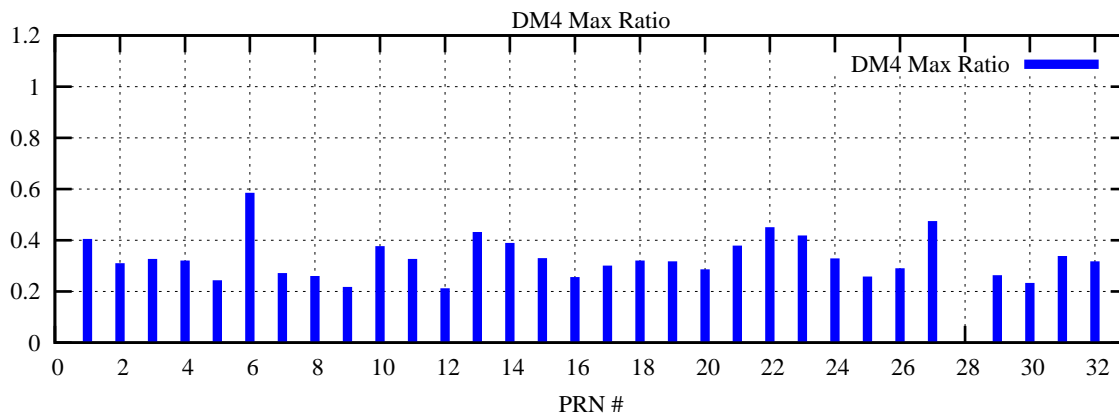

Ratio (PRN Bias/Threshold)

GpsWeek 2214 Day 3

Skinny (Type 0): PRN 8 22
Broad (Type 2): PRN 7 15 17 21 24