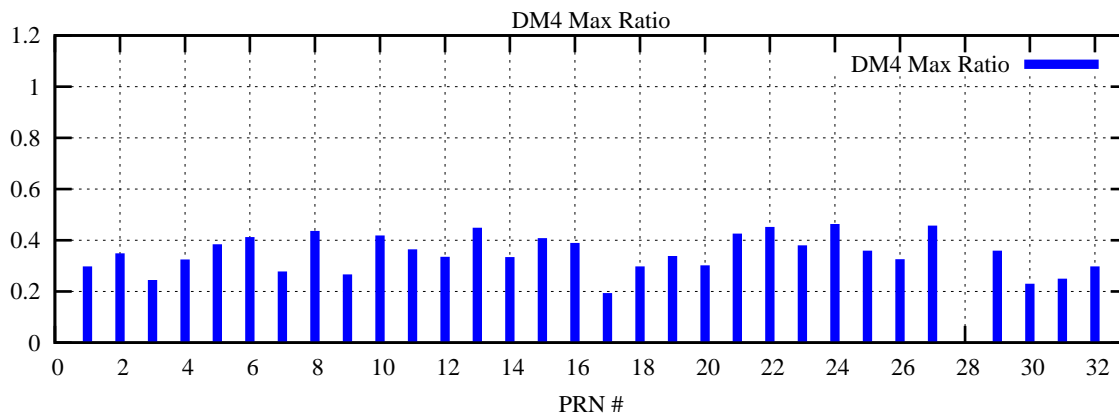

Ratio (PRN Bias/Threshold)

GpsWeek 2215 Day 1

Skinny (Type 0): PRN 8 22  
Broad (Type 2): PRN 7 15 17 21 24