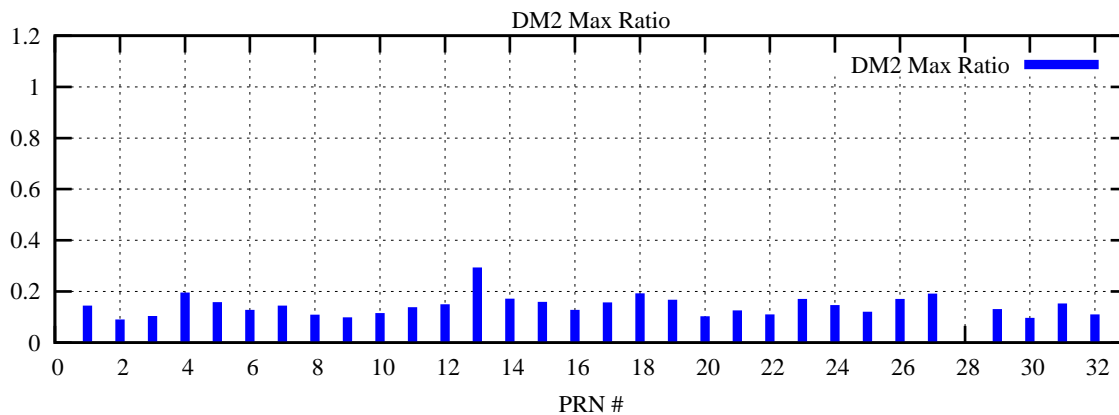

Ratio (PRN Bias/Threshold)

GpsWeek 2215 Day 1

Skinny (Type 0): PRN 8 22  
Broad (Type 2): PRN 7 15 17 21 24