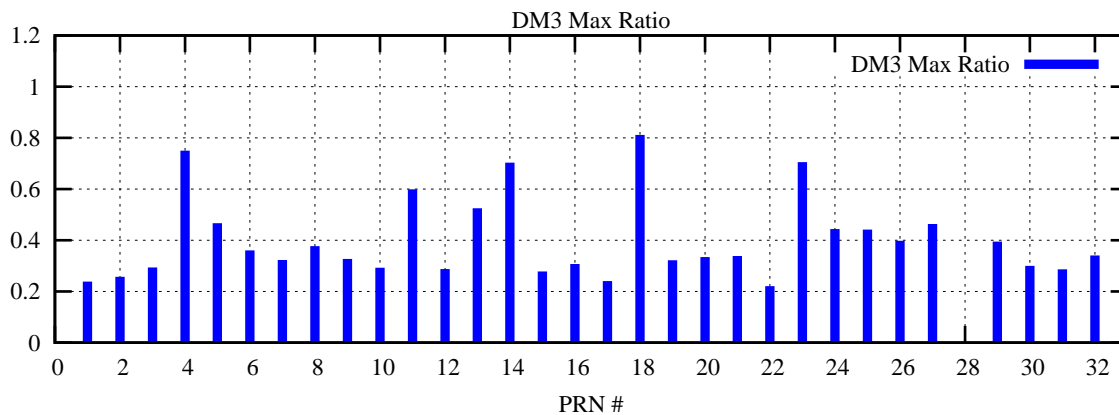

Ratio (PRN Bias/Threshold)

GpsWeek 2215 Day 1

Skinny (Type 0): PRN 8 22  
Broad (Type 2): PRN 7 15 17 21 24