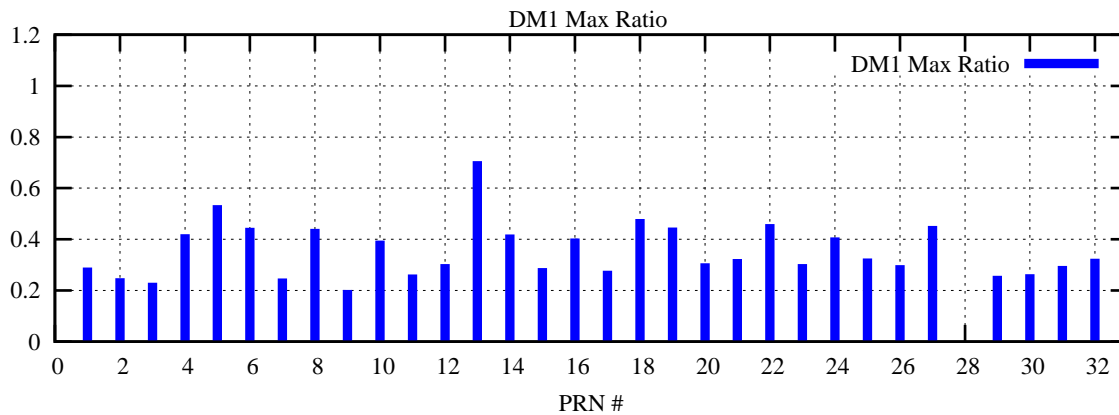

Ratio (PRN Bias/Threshold)

GpsWeek 2215 Day 1

Skinny (Type 0): PRN 8 22  
Broad (Type 2): PRN 7 15 17 21 24