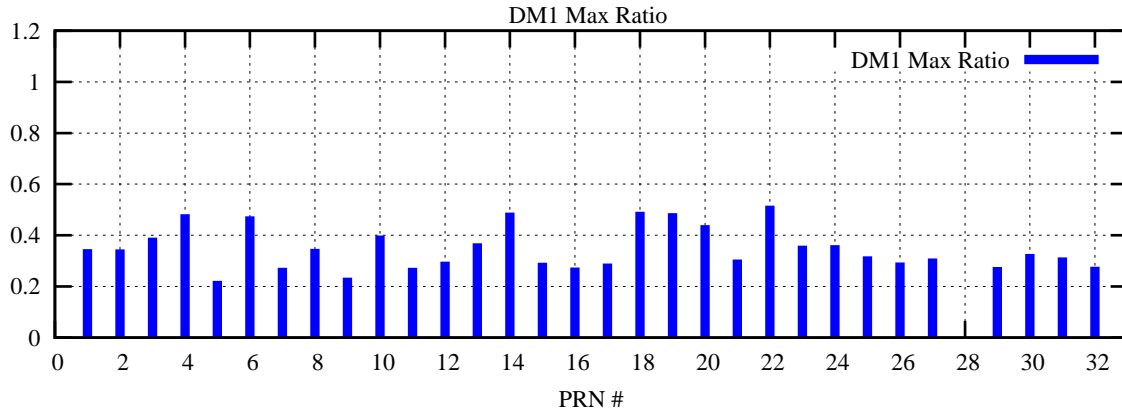

Ratio (PRN Bias/Threshold)

GpsWeek 2215 Day 2

Skinny (Type 0): PRN 8 22
Broad (Type 2): PRN 7 15 17 21 24