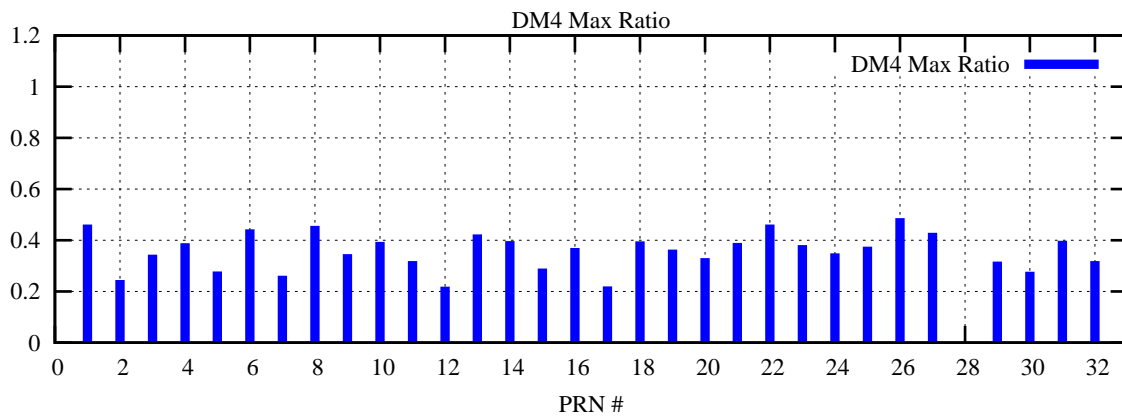

Ratio (PRN Bias/Threshold)

GpsWeek 2215 Day 2

Skinny (Type 0): PRN 8 22
Broad (Type 2): PRN 7 15 17 21 24