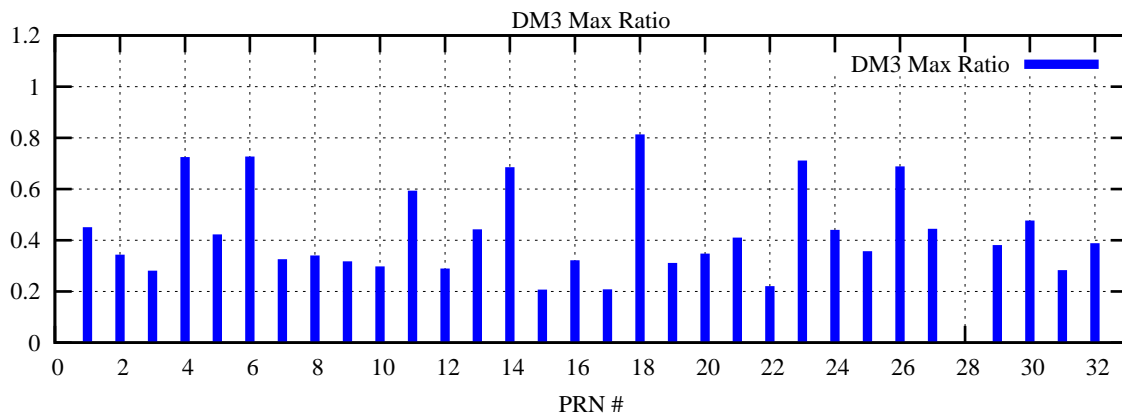

Ratio (PRN Bias/Threshold)

GpsWeek 2215 Day 2

Skinny (Type 0): PRN 8 22
Broad (Type 2): PRN 7 15 17 21 24