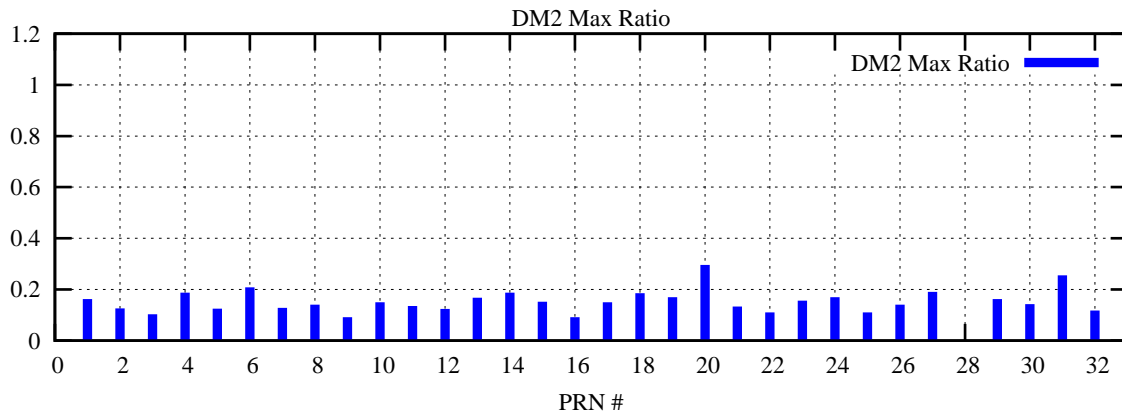

Ratio (PRN Bias/Threshold)

GpsWeek 2215 Day 2

Skinny (Type 0): PRN 8 22
Broad (Type 2): PRN 7 15 17 21 24