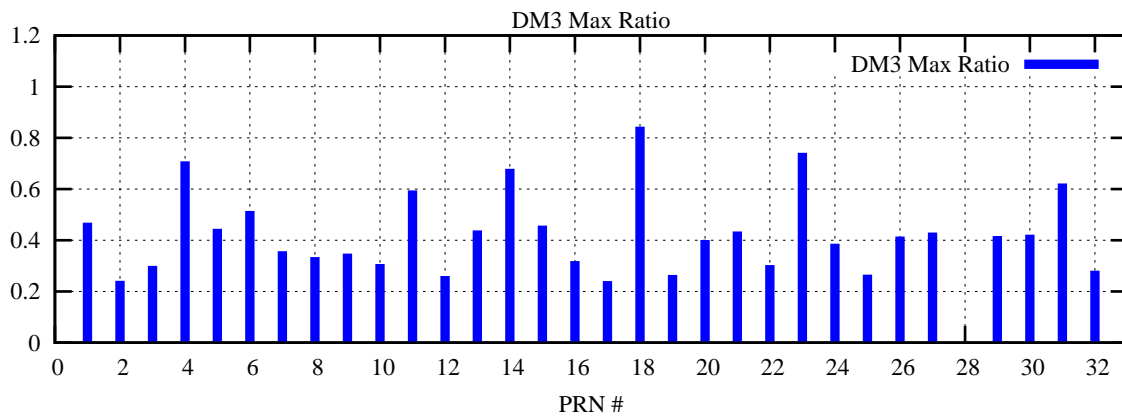

Ratio (PRN Bias/Threshold)

GpsWeek 2215 Day 6

Skinny (Type 0): PRN 8 22  
Broad (Type 2): PRN 7 15 17 21 24