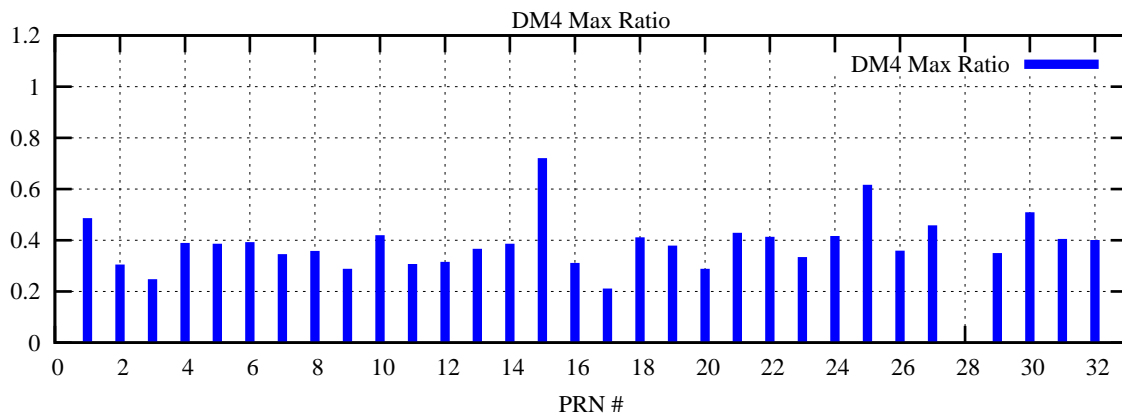

Ratio (PRN Bias/Threshold)

GpsWeek 2215 Day 6

Skinny (Type 0): PRN 8 22  
Broad (Type 2): PRN 7 15 17 21 24