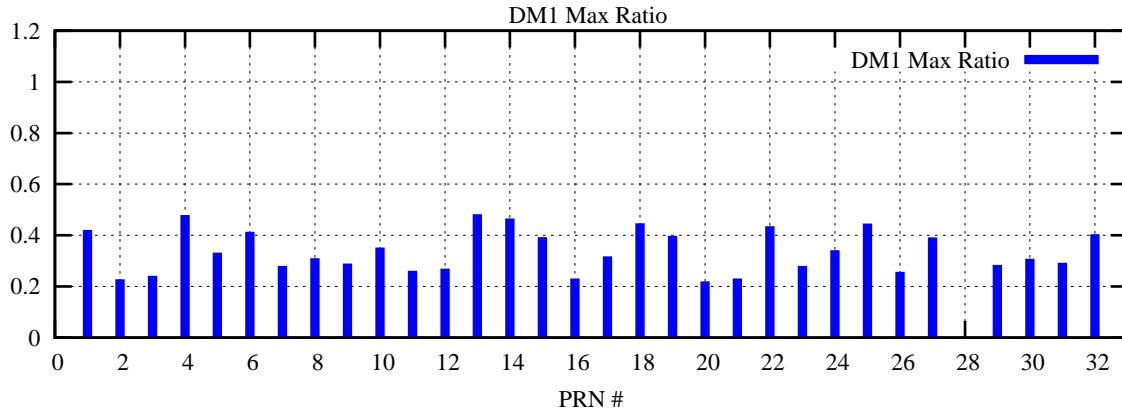

Ratio (PRN Bias/Threshold)

GpsWeek 2215 Day 6

Skinny (Type 0): PRN 8 22  
Broad (Type 2): PRN 7 15 17 21 24