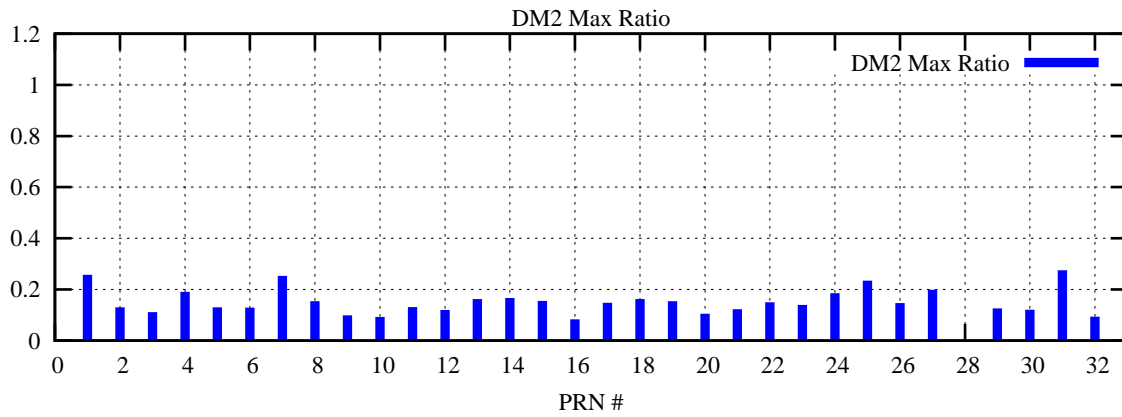

Ratio (PRN Bias/Threshold)

GpsWeek 2215 Day 6

Skinny (Type 0): PRN 8 22  
Broad (Type 2): PRN 7 15 17 21 24