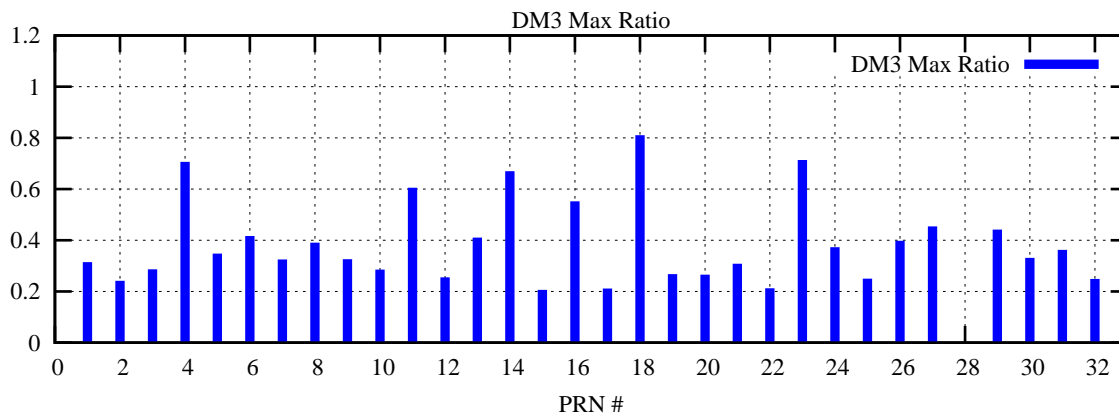

Ratio (PRN Bias/Threshold)

GpsWeek 2216 Day 3

Skinny (Type 0): PRN 8 22  
Broad (Type 2): PRN 7 15 17 21 24