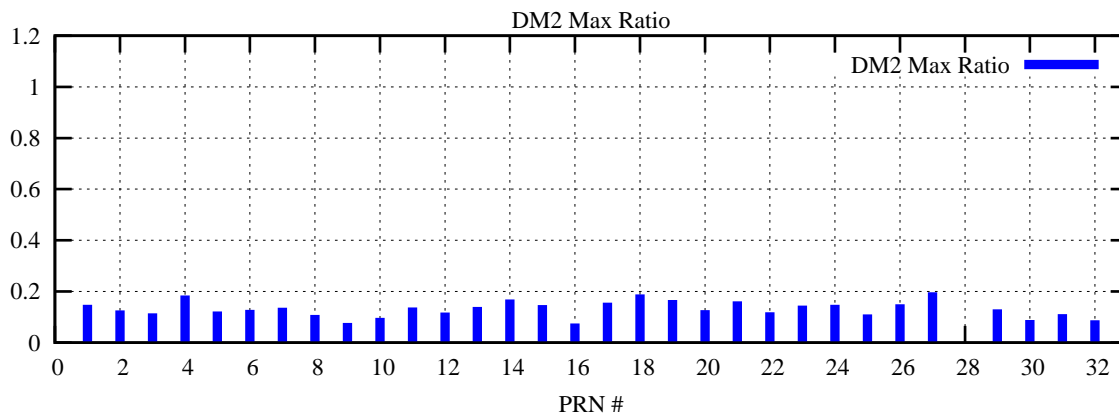

Ratio (PRN Bias/Threshold)

GpsWeek 2216 Day 3

Skinny (Type 0): PRN 8 22  
Broad (Type 2): PRN 7 15 17 21 24