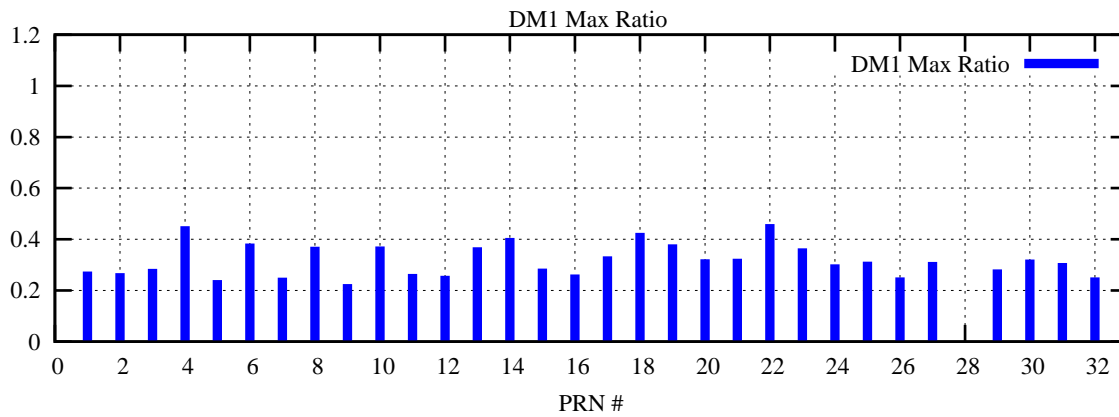

Ratio (PRN Bias/Threshold)

GpsWeek 2216 Day 3

Skinny (Type 0): PRN 8 22  
Broad (Type 2): PRN 7 15 17 21 24