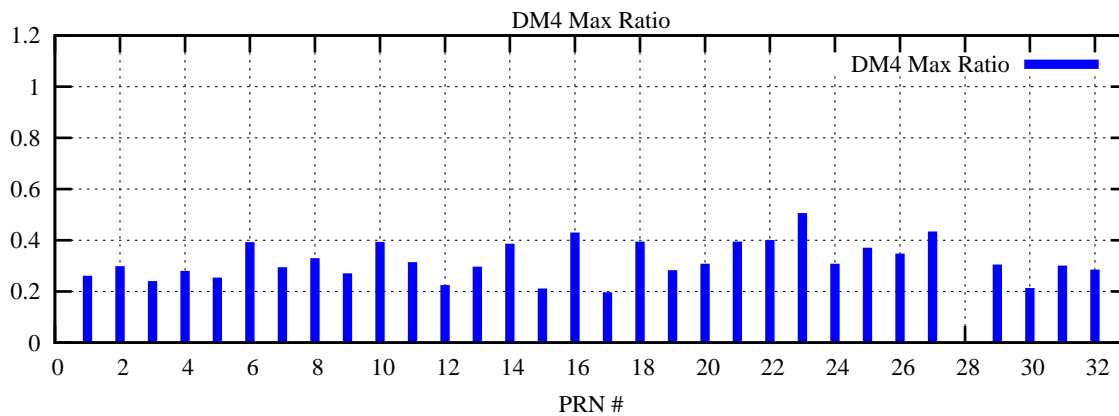

Ratio (PRN Bias/Threshold)

GpsWeek 2216 Day 3

Skinny (Type 0): PRN 8 22  
Broad (Type 2): PRN 7 15 17 21 24