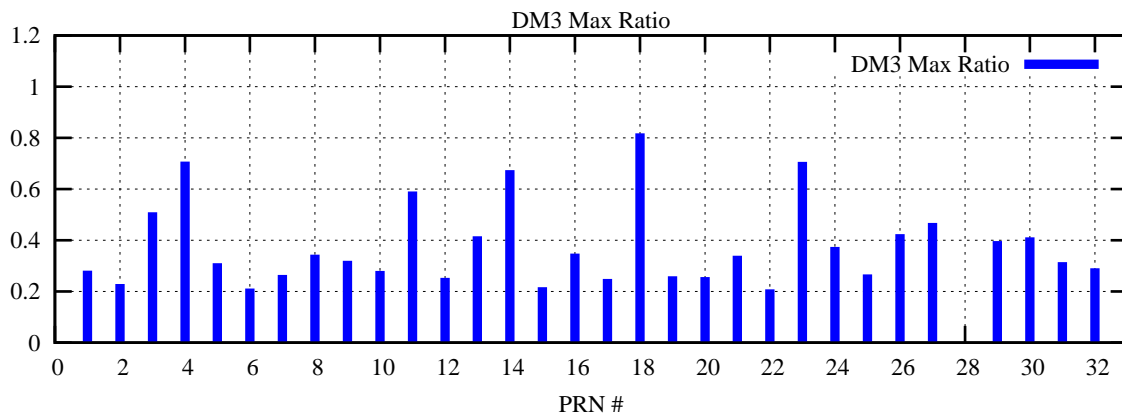

Ratio (PRN Bias/Threshold)

GpsWeek 2217 Day 2

Skinny (Type 0): PRN 8 22  
Broad (Type 2): PRN 7 15 17 21 24