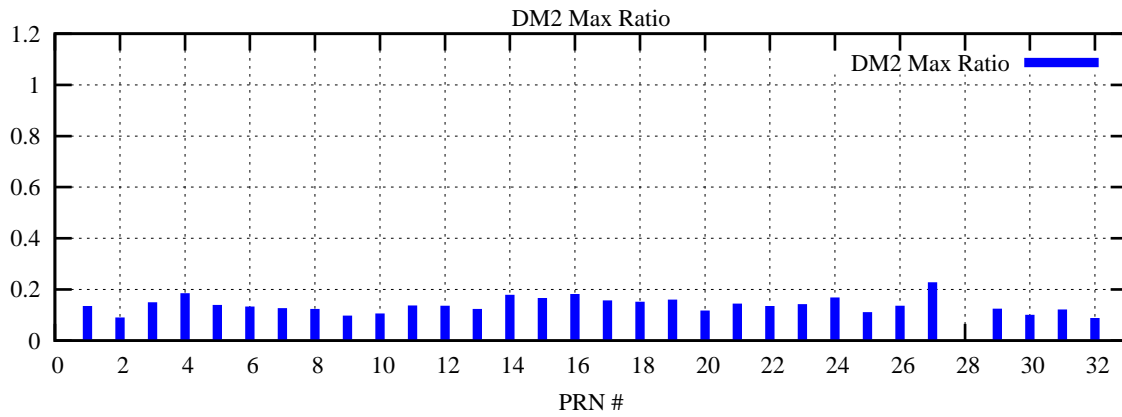

Ratio (PRN Bias/Threshold)

GpsWeek 2217 Day 2

Skinny (Type 0): PRN 8 22  
Broad (Type 2): PRN 7 15 17 21 24