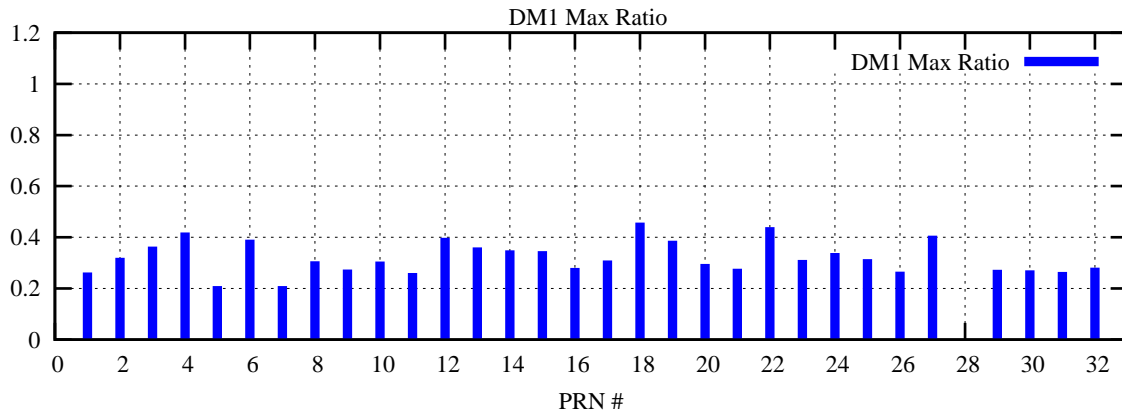

Ratio (PRN Bias/Threshold)

GpsWeek 2217 Day 2

Skinny (Type 0): PRN 8 22  
Broad (Type 2): PRN 7 15 17 21 24