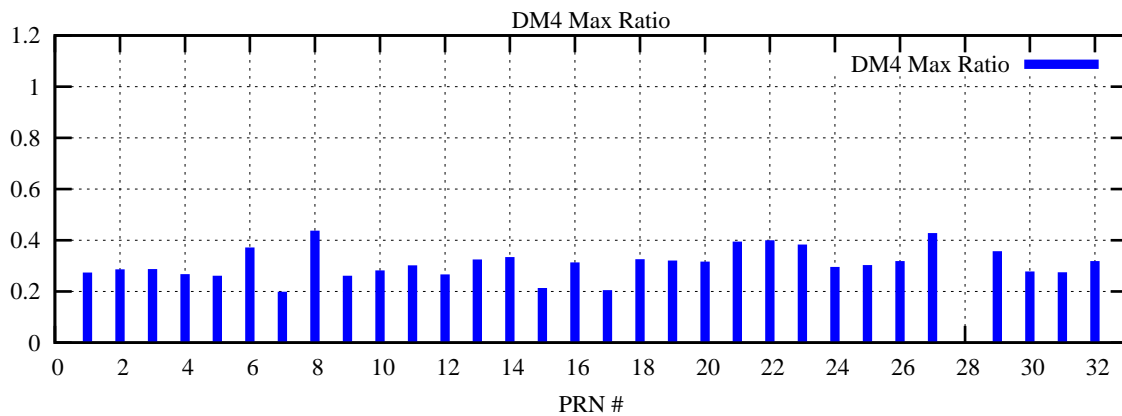

Ratio (PRN Bias/Threshold)

GpsWeek 2217 Day 2

Skinny (Type 0): PRN 8 22  
Broad (Type 2): PRN 7 15 17 21 24