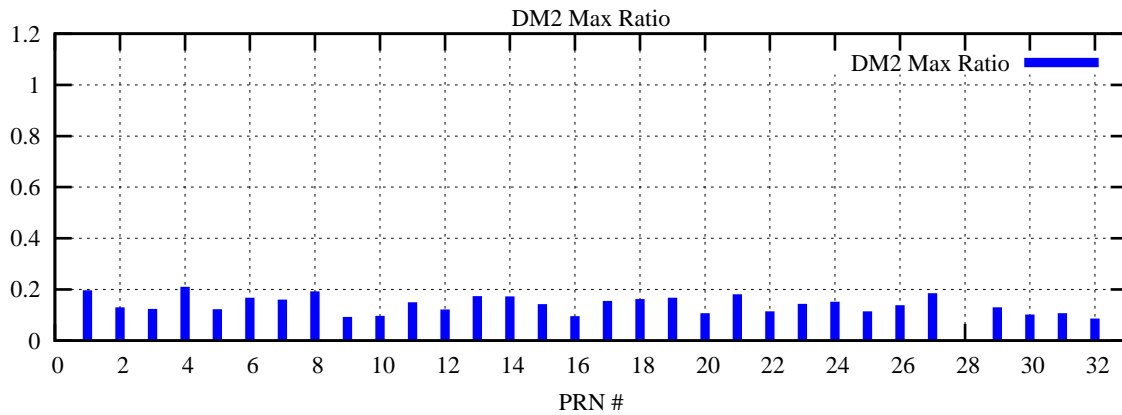

Ratio (PRN Bias/Threshold)
GpsWeek 2220 Day 0

Skinny (Type 0): PRN 8 22
Broad (Type 2): PRN 7 15 17 21 24