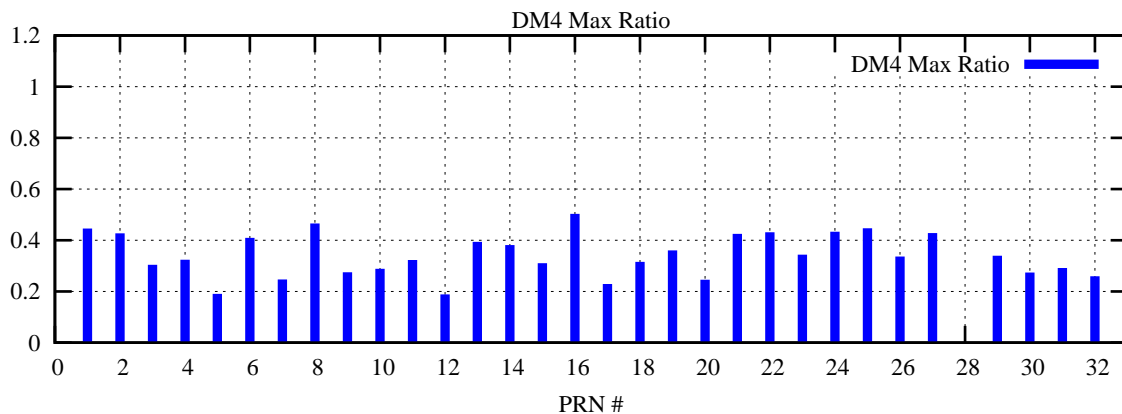

Ratio (PRN Bias/Threshold)
GpsWeek 2220 Day 0

Skinny (Type 0): PRN 8 22
Broad (Type 2): PRN 7 15 17 21 24