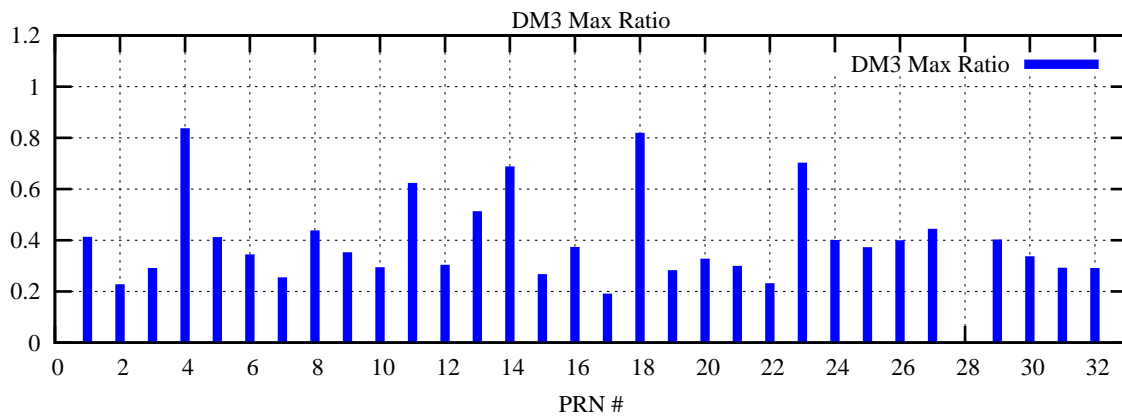

Ratio (PRN Bias/Threshold)
GpsWeek 2220 Day 0

Skinny (Type 0): PRN 8 22
Broad (Type 2): PRN 7 15 17 21 24