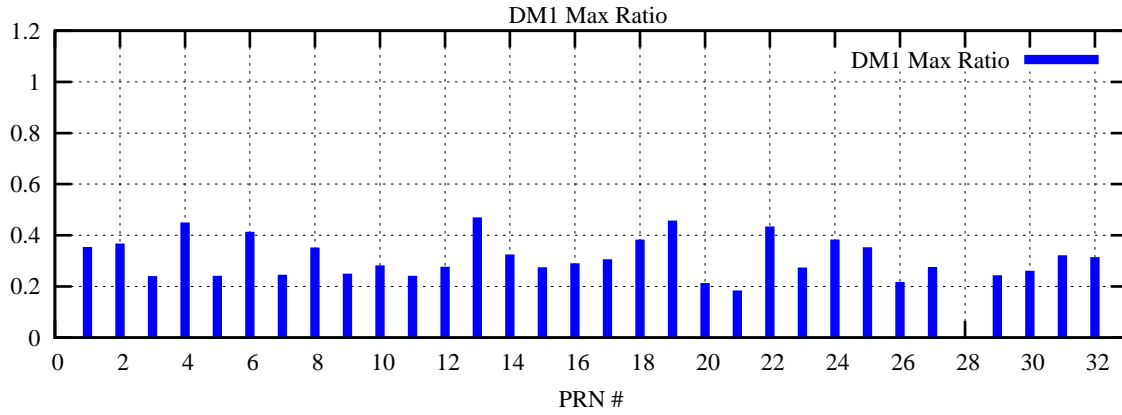

Ratio (PRN Bias/Threshold)
GpsWeek 2220 Day 0

Skinny (Type 0): PRN 8 22
Broad (Type 2): PRN 7 15 17 21 24