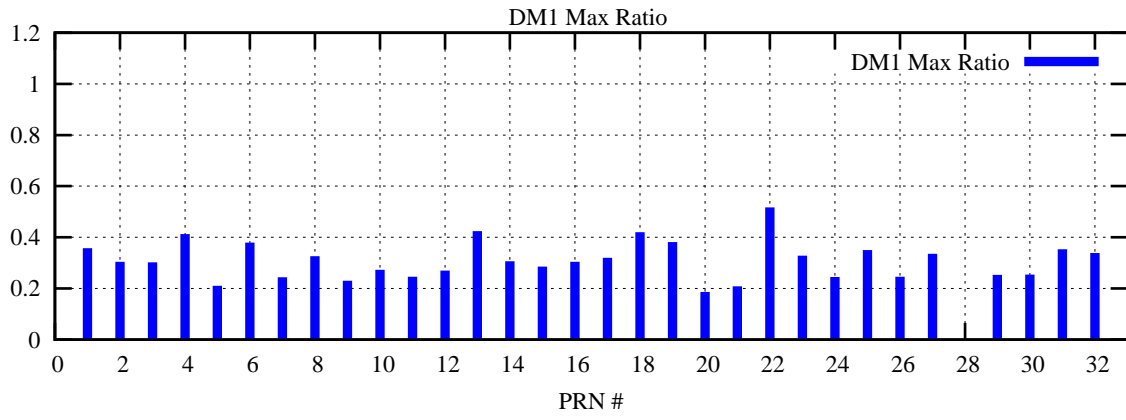

Ratio (PRN Bias/Threshold)

GpsWeek 2221 Day 2

Skinny (Type 0): PRN 8 22
Broad (Type 2): PRN 7 15 17 21 24