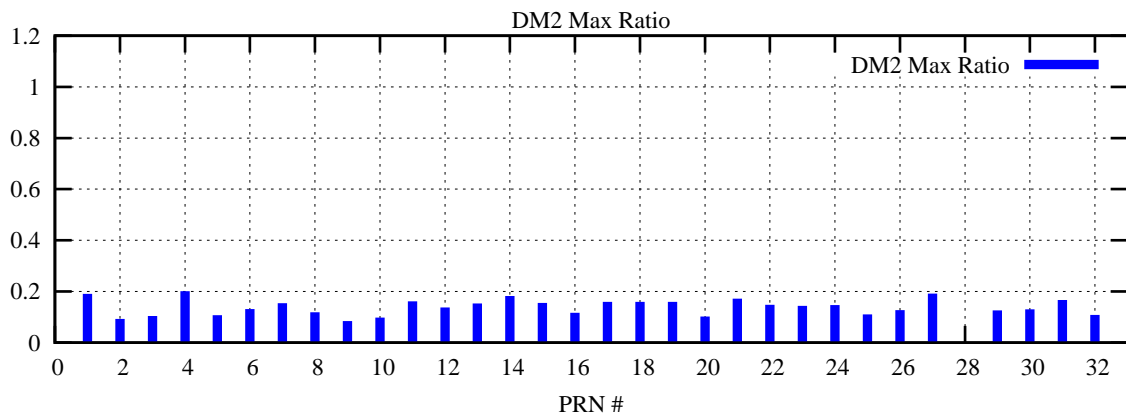

Ratio (PRN Bias/Threshold)

GpsWeek 2221 Day 2

Skinny (Type 0): PRN 8 22
Broad (Type 2): PRN 7 15 17 21 24