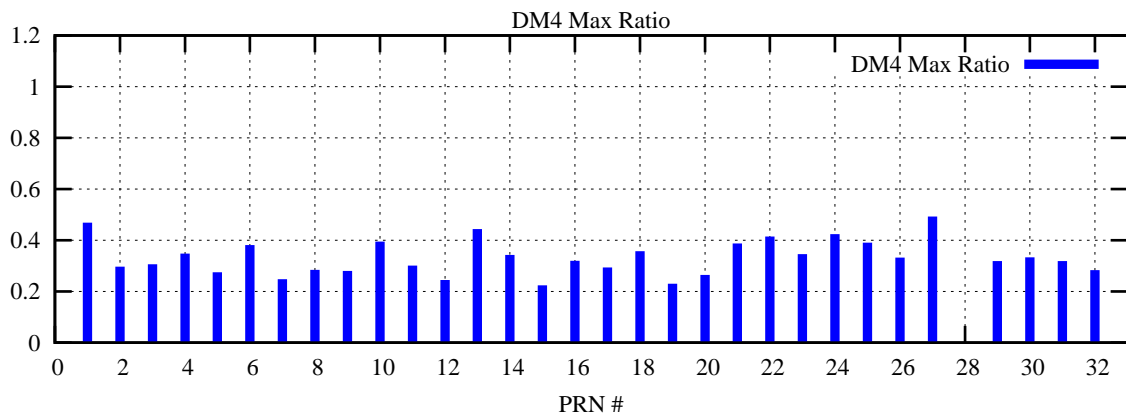

Ratio (PRN Bias/Threshold)

GpsWeek 2221 Day 2

Skinny (Type 0): PRN 8 22
Broad (Type 2): PRN 7 15 17 21 24