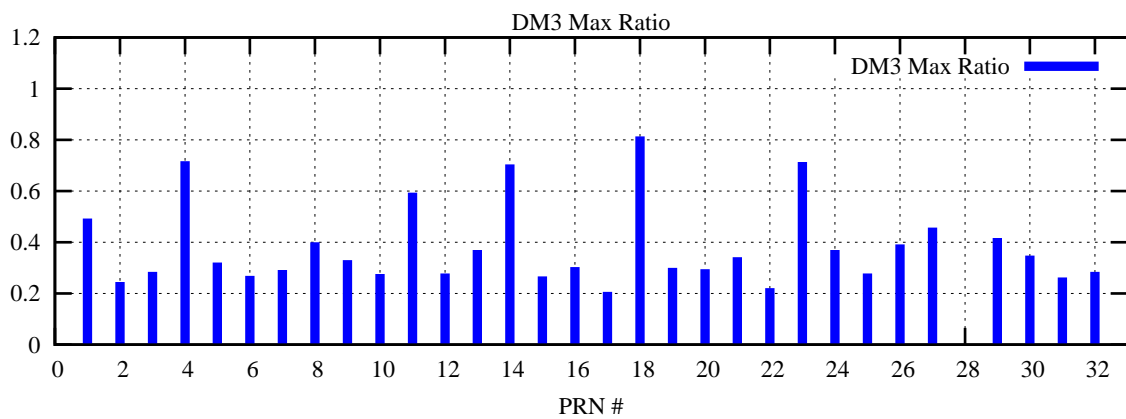

Ratio (PRN Bias/Threshold)

GpsWeek 2221 Day 2

Skinny (Type 0): PRN 8 22
Broad (Type 2): PRN 7 15 17 21 24