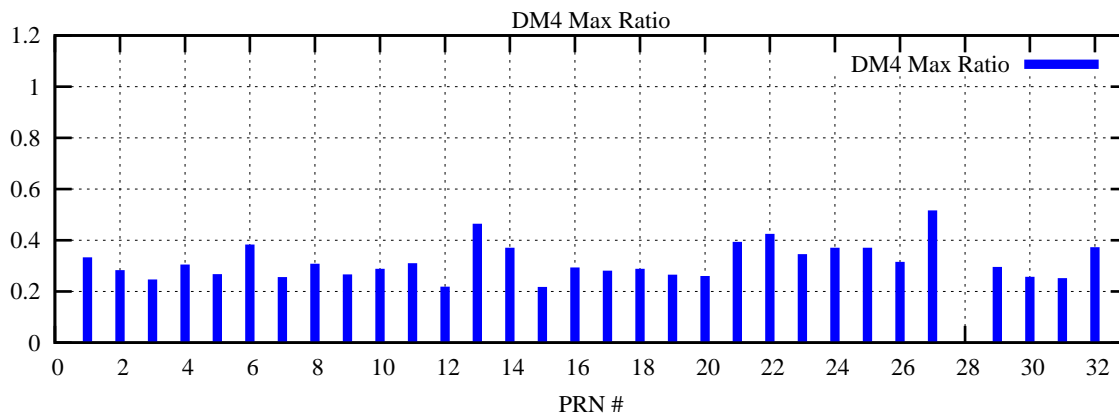

Ratio (PRN Bias/Threshold)

GpsWeek 2221 Day 3

Skinny (Type 0): PRN 8 22
Broad (Type 2): PRN 7 15 17 21 24