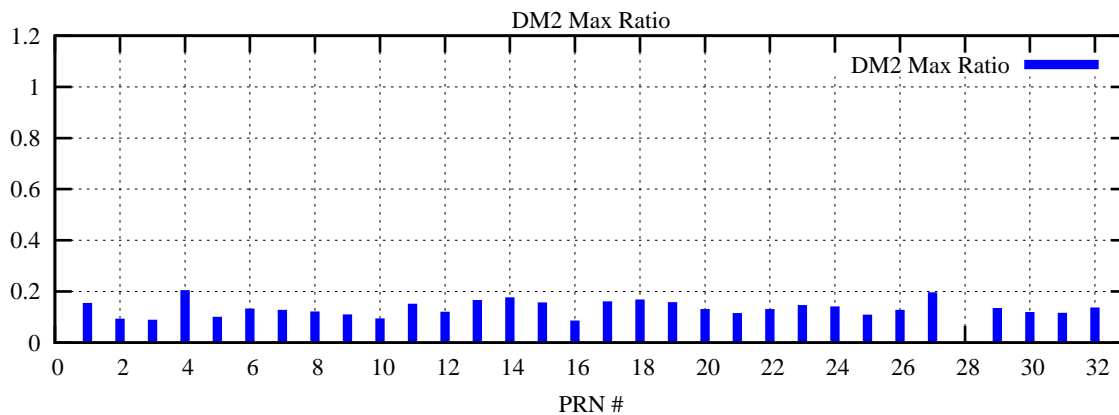

Ratio (PRN Bias/Threshold)

GpsWeek 2221 Day 3

Skinny (Type 0): PRN 8 22
Broad (Type 2): PRN 7 15 17 21 24