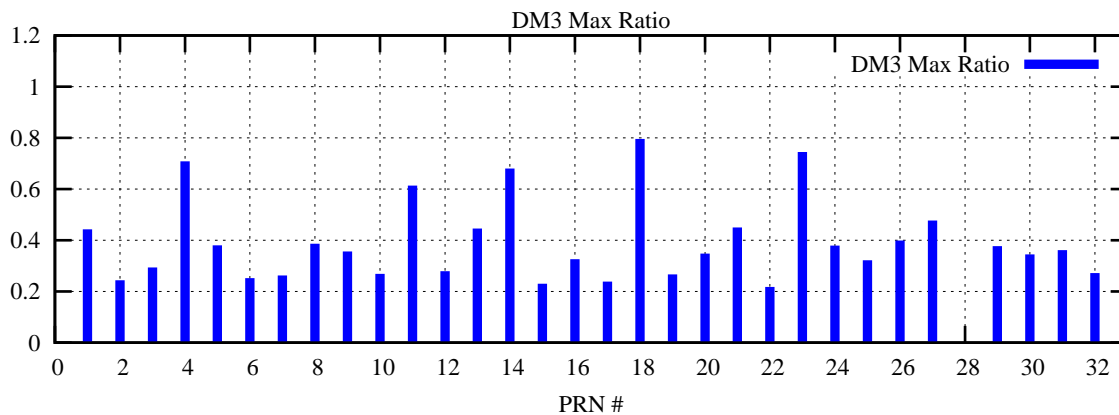

Ratio (PRN Bias/Threshold)

GpsWeek 2221 Day 3

Skinny (Type 0): PRN 8 22
Broad (Type 2): PRN 7 15 17 21 24