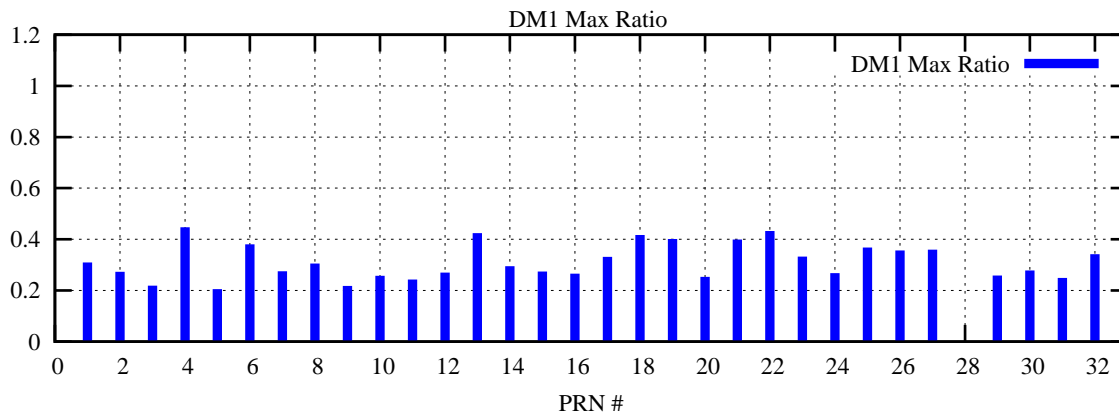

Ratio (PRN Bias/Threshold)

GpsWeek 2221 Day 3

Skinny (Type 0): PRN 8 22
Broad (Type 2): PRN 7 15 17 21 24