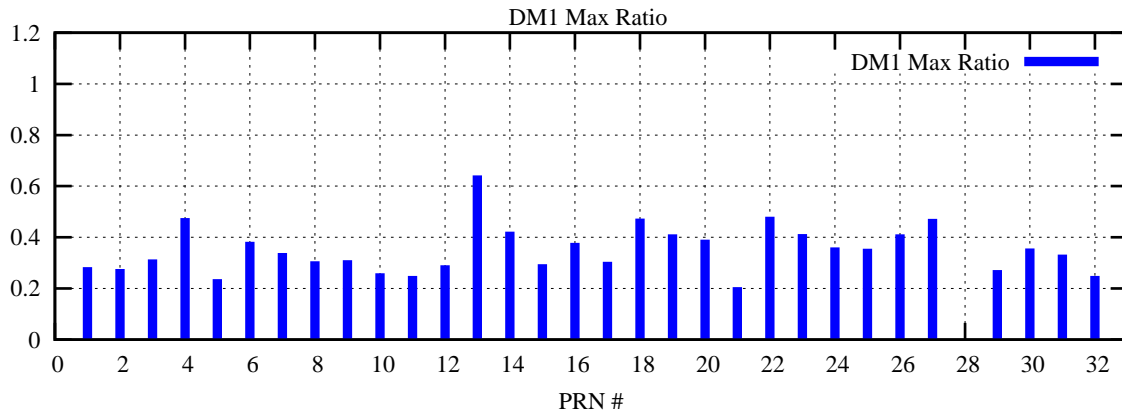

Ratio (PRN Bias/Threshold)

GpsWeek 2221 Day 4

Skinny (Type 0): PRN 8 22  
Broad (Type 2): PRN 7 15 17 21 24