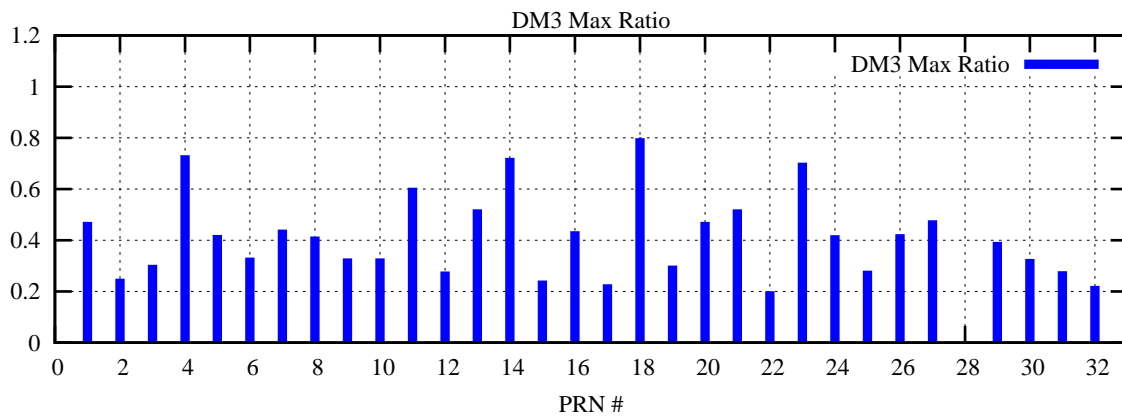

Ratio (PRN Bias/Threshold)

GpsWeek 2221 Day 4

Skinny (Type 0): PRN 8 22  
Broad (Type 2): PRN 7 15 17 21 24