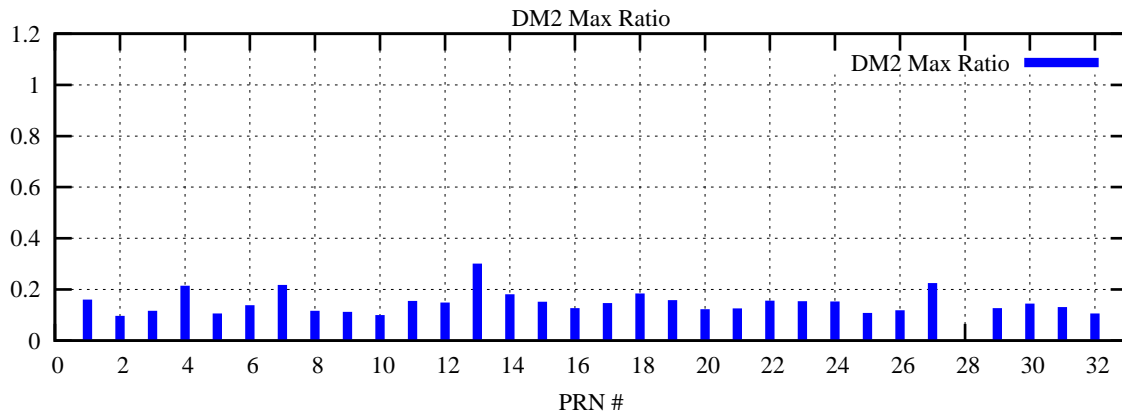

Ratio (PRN Bias/Threshold)

GpsWeek 2221 Day 4

Skinny (Type 0): PRN 8 22  
Broad (Type 2): PRN 7 15 17 21 24