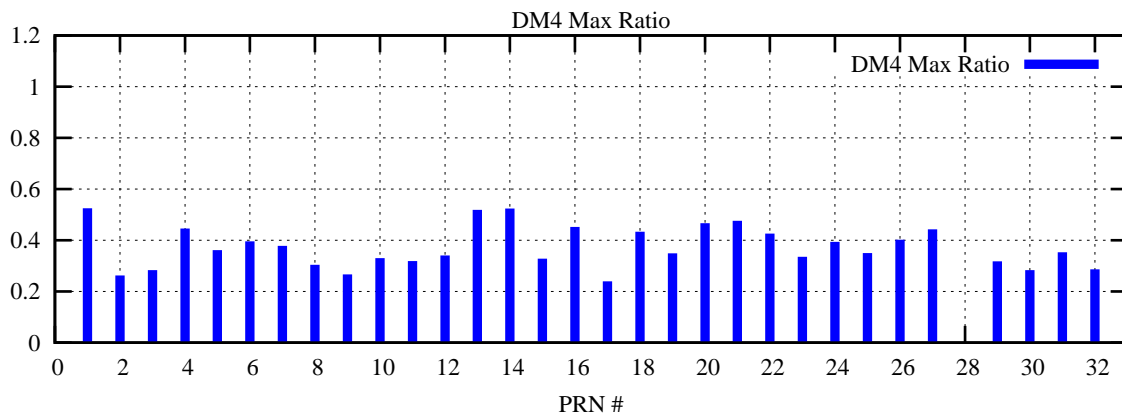

Ratio (PRN Bias/Threshold)

GpsWeek 2221 Day 4

Skinny (Type 0): PRN 8 22  
Broad (Type 2): PRN 7 15 17 21 24