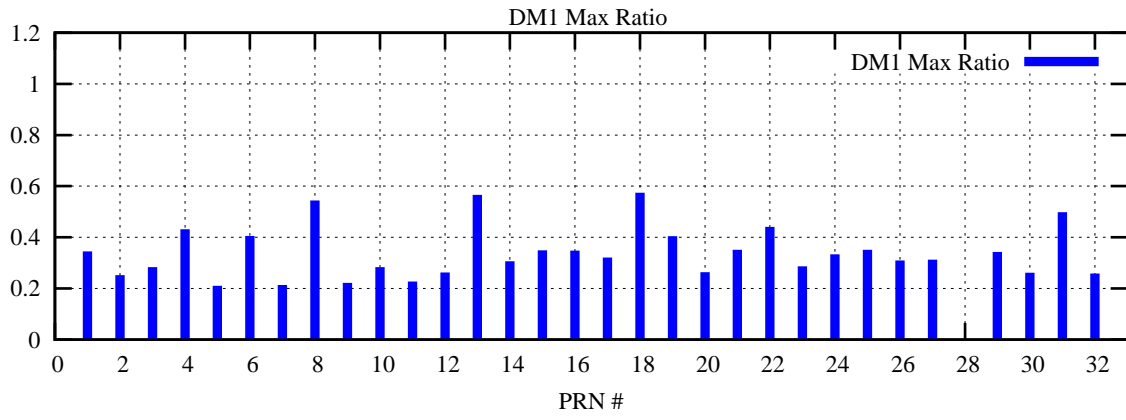

Ratio (PRN Bias/Threshold)

GpsWeek 2222 Day 3

Skinny (Type 0): PRN 8 22  
Broad (Type 2): PRN 7 15 17 21 24