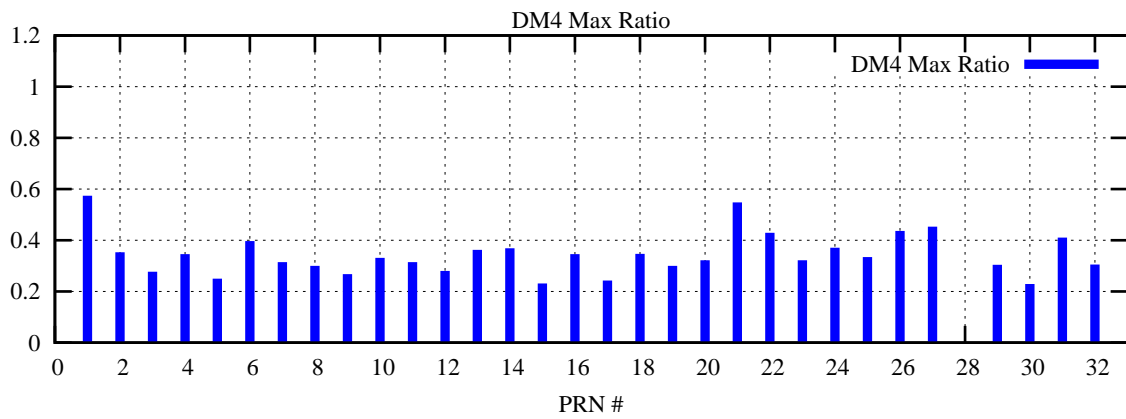

Ratio (PRN Bias/Threshold)

GpsWeek 2222 Day 3

Skinny (Type 0): PRN 8 22  
Broad (Type 2): PRN 7 15 17 21 24