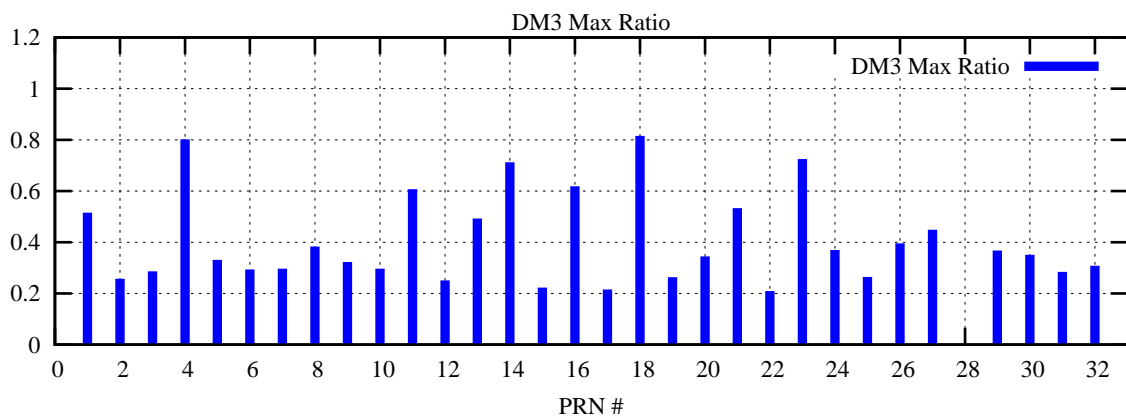

Ratio (PRN Bias/Threshold)

GpsWeek 2222 Day 3

Skinny (Type 0): PRN 8 22  
Broad (Type 2): PRN 7 15 17 21 24