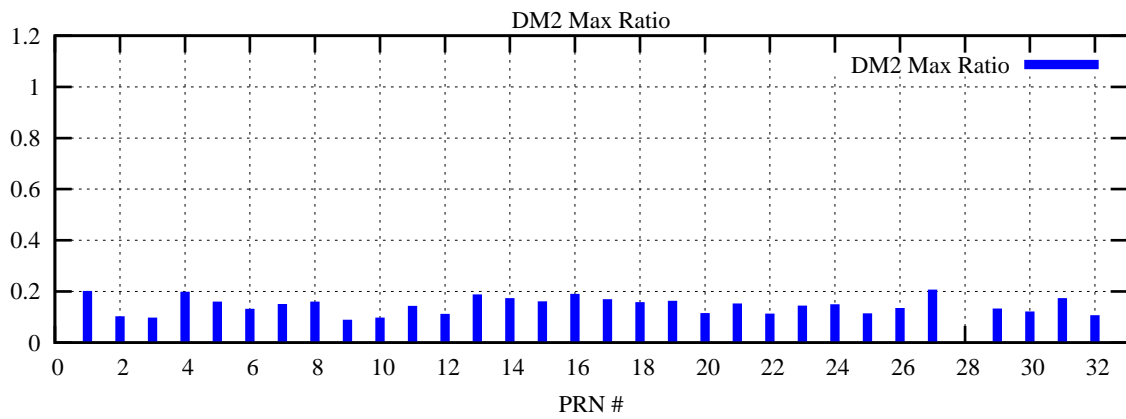

Ratio (PRN Bias/Threshold)

GpsWeek 2222 Day 3

Skinny (Type 0): PRN 8 22  
Broad (Type 2): PRN 7 15 17 21 24