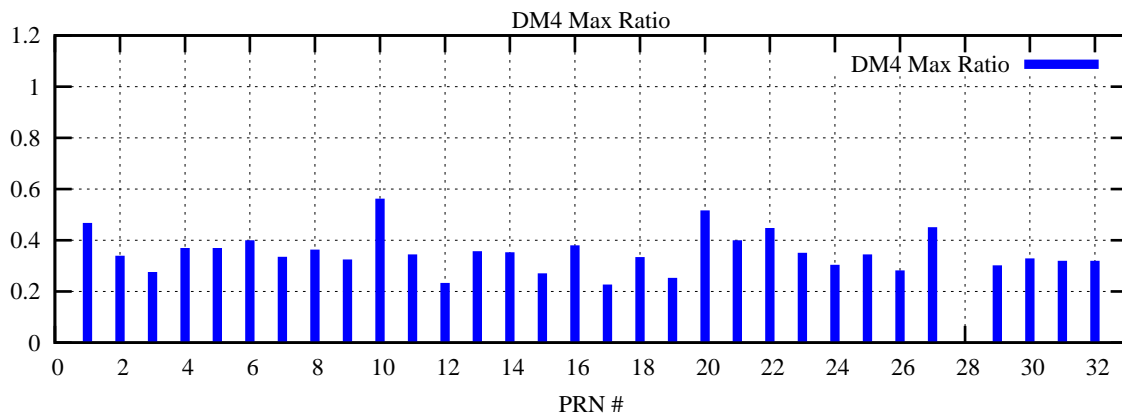

Ratio (PRN Bias/Threshold)

GpsWeek 2223 Day 0

Skinny (Type 0): PRN 8 22
Broad (Type 2): PRN 7 15 17 21 24