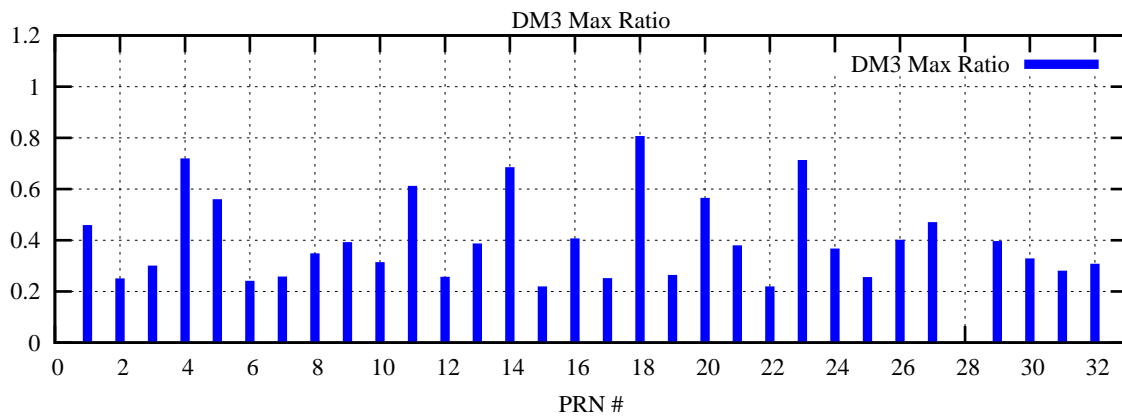

Ratio (PRN Bias/Threshold)

GpsWeek 2223 Day 0

Skinny (Type 0): PRN 8 22
Broad (Type 2): PRN 7 15 17 21 24