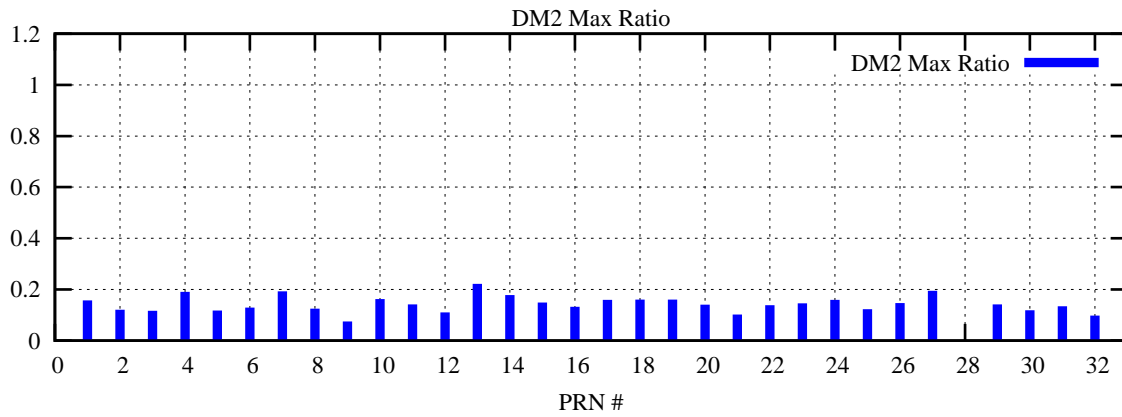

Ratio (PRN Bias/Threshold)

GpsWeek 2223 Day 0

Skinny (Type 0): PRN 8 22
Broad (Type 2): PRN 7 15 17 21 24