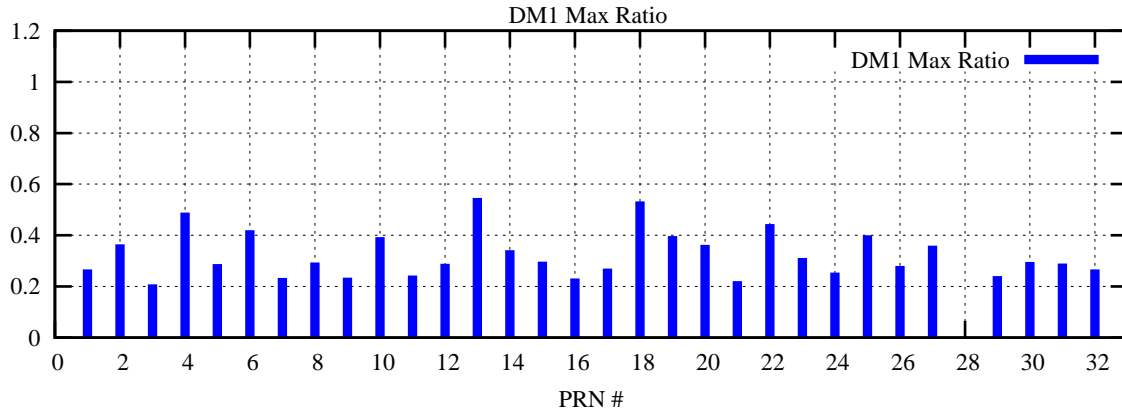

Ratio (PRN Bias/Threshold)

GpsWeek 2223 Day 0

Skinny (Type 0): PRN 8 22
Broad (Type 2): PRN 7 15 17 21 24