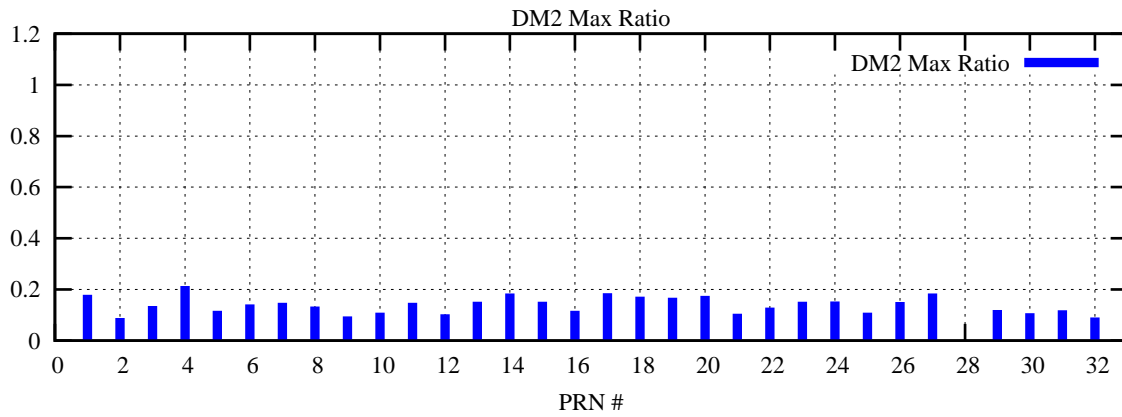

Ratio (PRN Bias/Threshold)

GpsWeek 2223 Day 4

Skinny (Type 0): PRN 8 22
Broad (Type 2): PRN 7 15 17 21 24