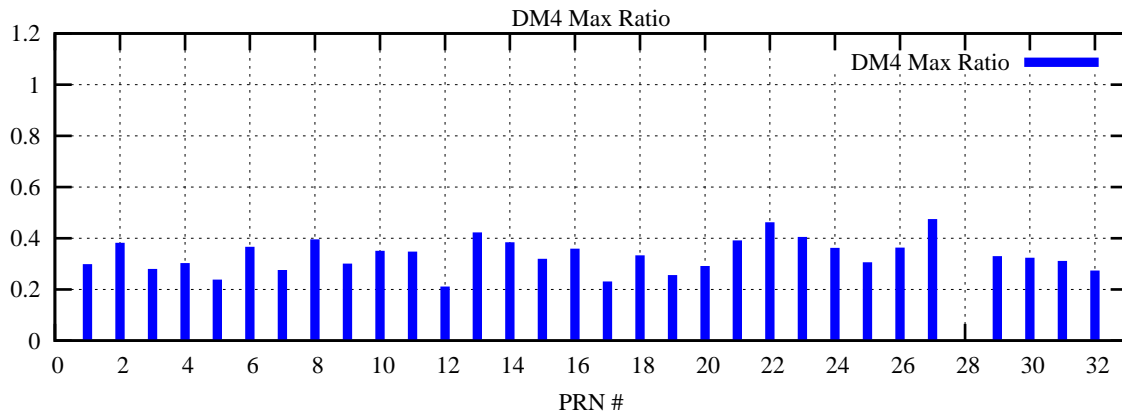

Ratio (PRN Bias/Threshold)

GpsWeek 2223 Day 4

Skinny (Type 0): PRN 8 22
Broad (Type 2): PRN 7 15 17 21 24