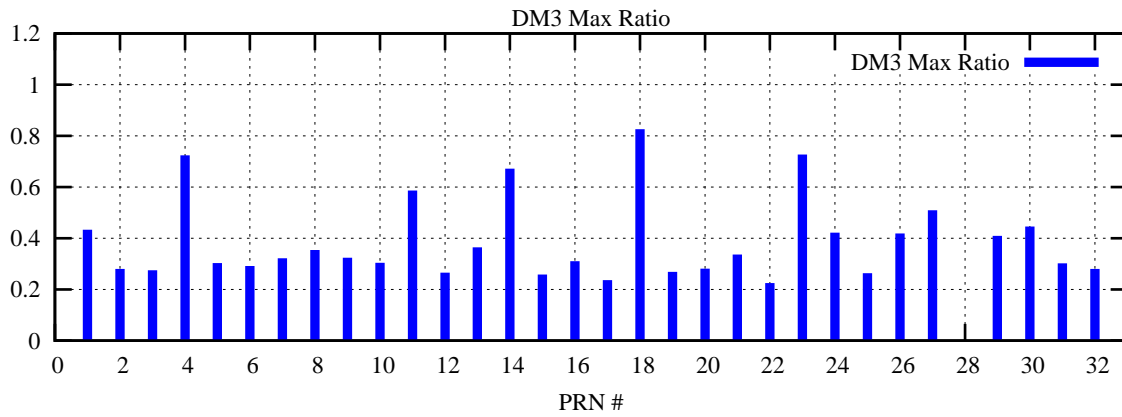

Ratio (PRN Bias/Threshold)

GpsWeek 2223 Day 4

Skinny (Type 0): PRN 8 22
Broad (Type 2): PRN 7 15 17 21 24