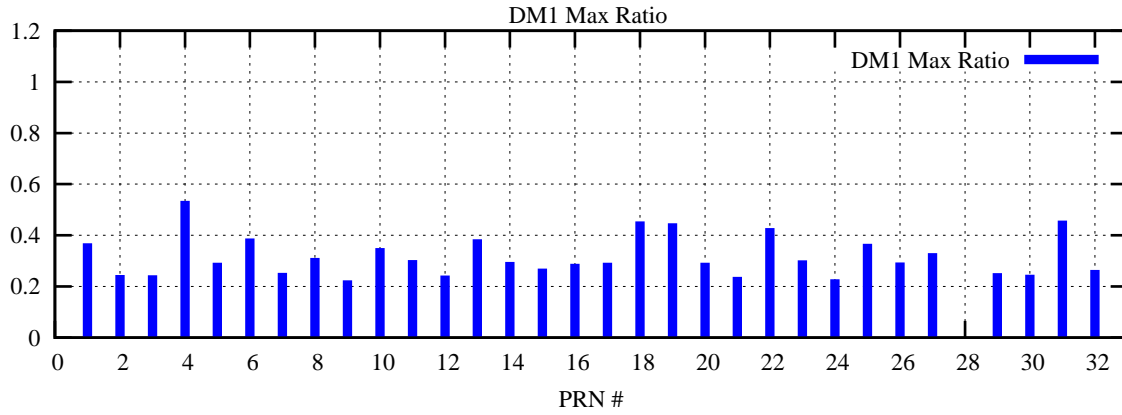

Ratio (PRN Bias/Threshold)

GpsWeek 2223 Day 4

Skinny (Type 0): PRN 8 22
Broad (Type 2): PRN 7 15 17 21 24